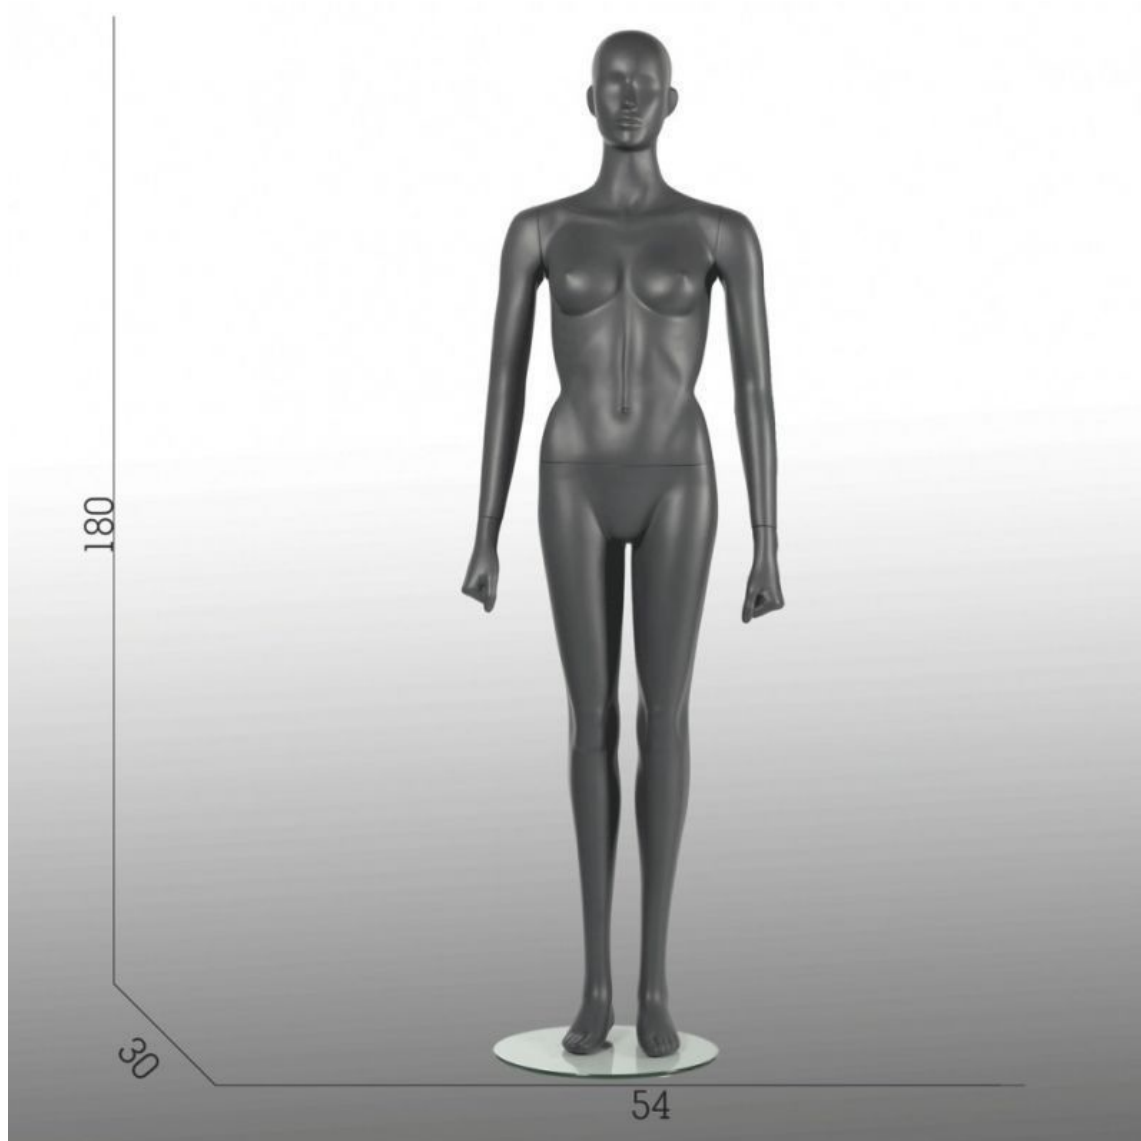

Display sport female mannequins gray 379.00 €Ex VAT

Mannequins sport

FEATURES

Brand	Mannequins vitrine
Base	Round glass
Fitting	Double fixing
Color	Gris
Ref ID	man-vit-spo-2853 2853
Delivery schedule	1-5 working days
Category	Mannequins sport
Type	Mannequins

This female sport mannequins with long arms and aligned legs. Ideal for presentation in a shop window or inside a store or in a gym.

This gray mannequin with astrate head is delivered with a glass base and a double fixing.

Dimension of this **female fitness mannequin**:

height 179 cm

width 54 cm

depth 30 cm

chest 88 cm

Display sport female mannequins gray

CRIST 00 111
Mannequins sport - Photo n° 1

FEATURES