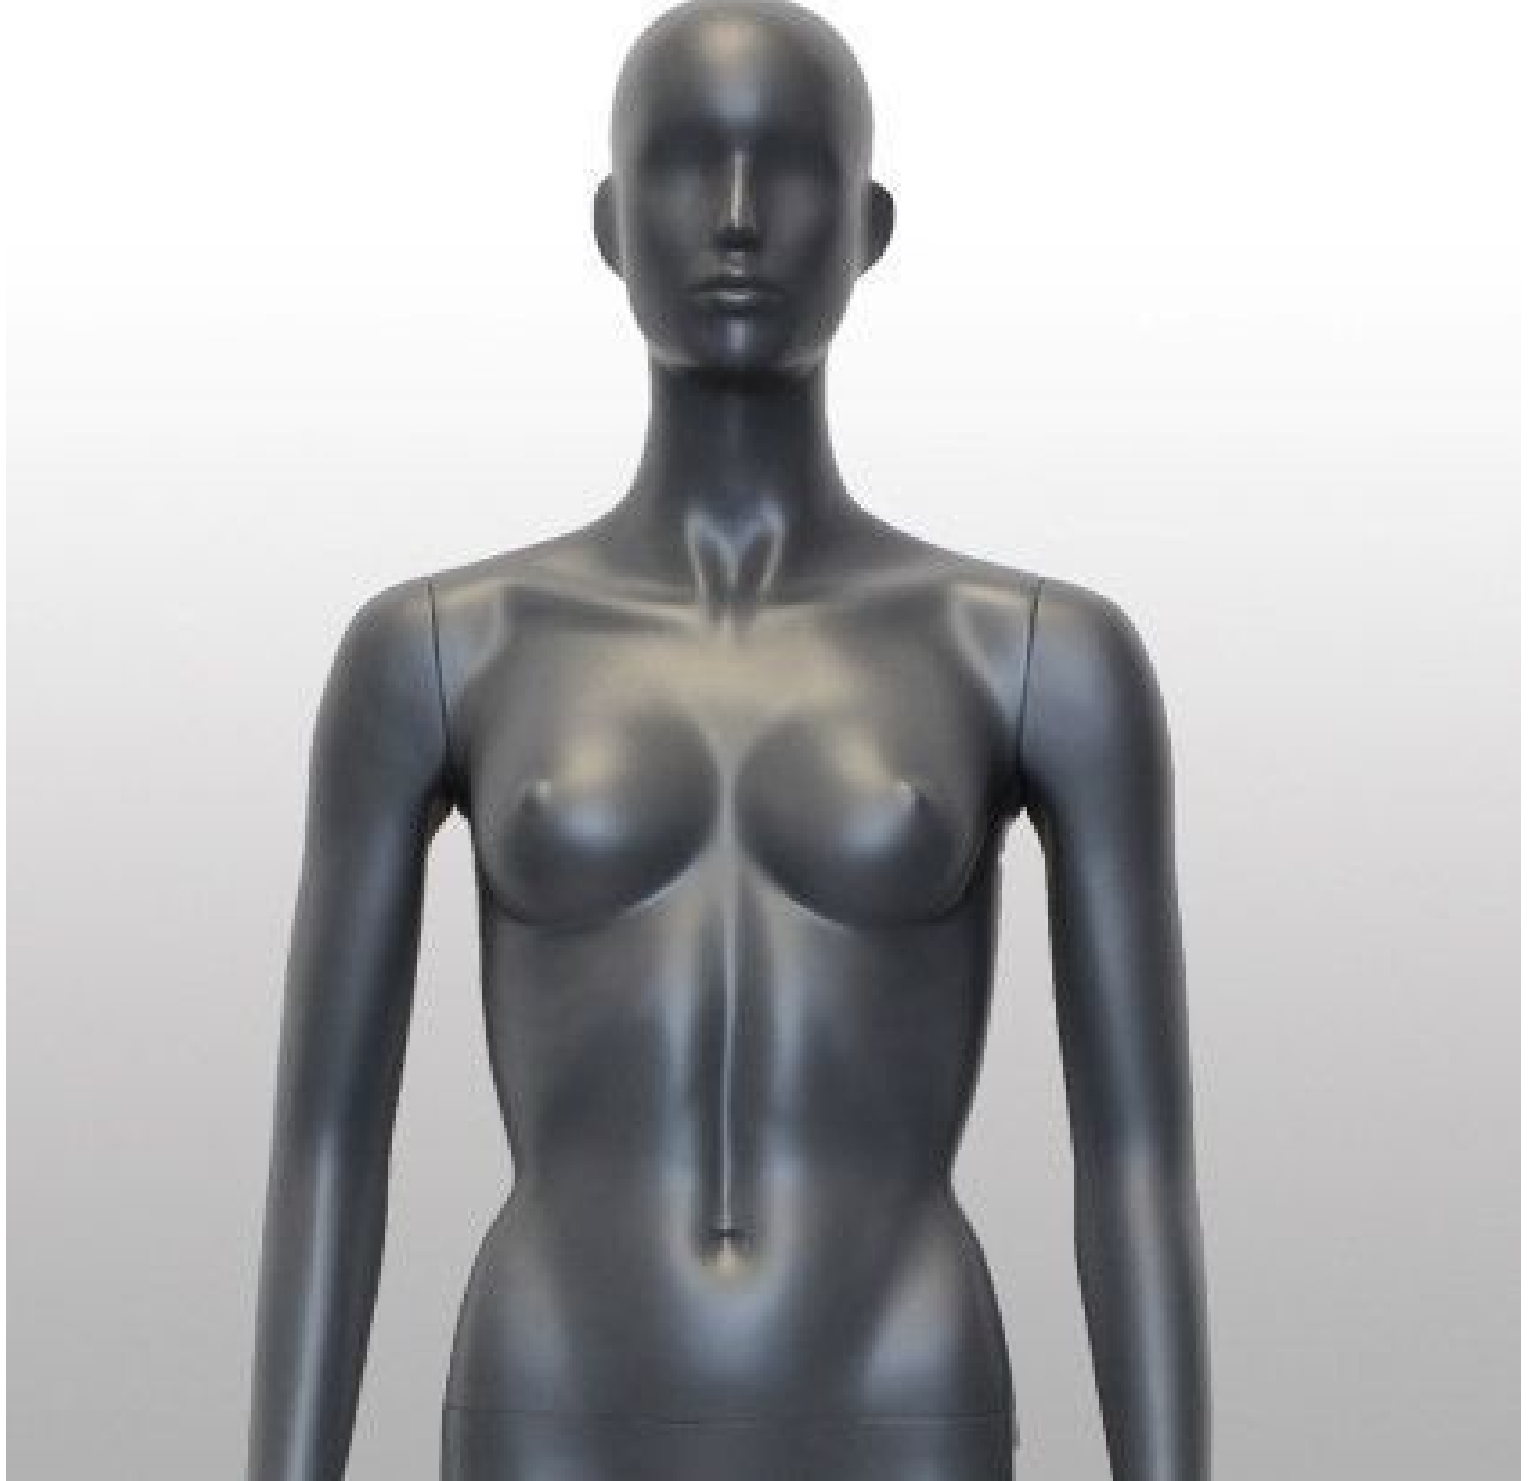

FEATURES

Brand	Mannequins vitrine
Base	Round glass
Fitting	Double fixing
Color	Gris
Ref	man-vit-spo-2853
ID	2853
Delivery schedule	1-5 working days
Category	Mannequins sport
Type	Mannequins

DETAIL

Our sport female mannequins ensure a perfectly set stage for sports and fashion events worldwide.

These athletic mannequins authentically showcase your fashions as well as the corresponding equipment.

With constantly new cutting-edge concepts, we are able to develop never before seen mannequins.

Display sport female mannequins gray

Mannequins sport - Photo n° 3