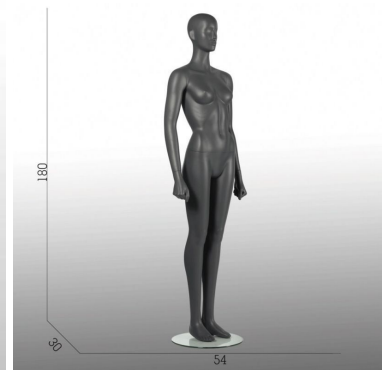

Display sport female mannequins gray 379.00 €Ex VAT

Mannequins sport

FEATURES

Brand	Mannequins vitrine
Base	Round glass
Fitting	Double fixing
Color	Gris
Ref ID	man-vit-spo-2853 2853
Delivery schedule	1-5 working days
Category	Mannequins sport
Type	Mannequins

This female sport mannequins with long arms and aligned legs. Ideal for presentation in a shop window or inside a store or in a gym.

This gray mannequin with astrate head is delivered with a glass base and a double fixing.

Dimension of this **female fitness mannequin**:

height 179 cm

width 54 cm

depth 30 cm

chest 88 cm

Display sport female mannequins gray

CRIST 00 111
Mannequins sport - Photo n° 1

FEATURES