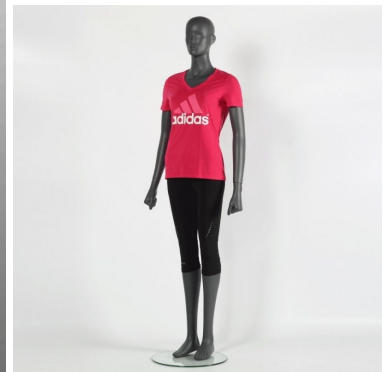

Display sport female mannequins gray 379.00 €Ex VAT

Mannequins sport

FEATURES

Brand	Mannequins vitrine
Base	Round glass
Fitting	Double fixing
Color	Gris
Ref ID	man-vit-spo-2853 2853
Delivery schedule	1-5 working days
Category	Mannequins sport
Type	Mannequins

With constantly new cutting-edge concepts, we are able to develop never before seen mannequins.

DESCRIPTION

Female window mannequins in **athletic** position. This **female sport mannequins** is ideal for presenting your latest sports, fitness and all other sports outfits with movement.

This female sport mannequins with long arms and aligned legs. Ideal for presentation in a shop window or inside a store or in a gym.

This gray mannequin with astrate head is delivered with a glass base and a double fixing.

Dimension of this **female fitness mannequin**:

height 179 cm

width 54 cm

depth 30 cm

chest 88 cm

Display sport female mannequins gray

CRIST 00 111
Mannequins sport - Photo n° 1

FEATURES