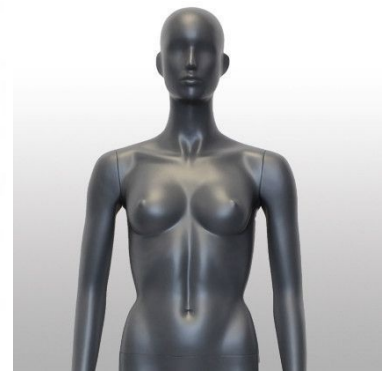

Display sport female mannequins gray 379.00 €Ex VAT

Mannequins sport

FEATURES

Brand	Mannequins vitrine
Base	Round glass
Fitting	Double fixing
Color	Gris
Ref ID	man-vit-spo-2853 2853
Delivery schedule	1-5 working days
Category	Mannequins sport
Type	Mannequins

With constantly new cutting-edge concepts, we are able to develop never before seen mannequins.

DESCRIPTION

Female window mannequins in **athletic** position. This **female sport mannequins** is ideal for presenting your latest sports, fitness and all other sports outfits with movement.

This female sport mannequins with long arms and aligned legs. Ideal for presentation in a shop window or inside a store or in a gym.

This gray mannequin with astrate head is delivered with a glass base and a double fixing.

Dimension of this **female fitness mannequin**:

height 179 cm

width 54 cm

depth 30 cm

chest 88 cm

Display sport female mannequins gray

CRIST 00 111
Mannequins sport - Photo n° 1

FEATURES