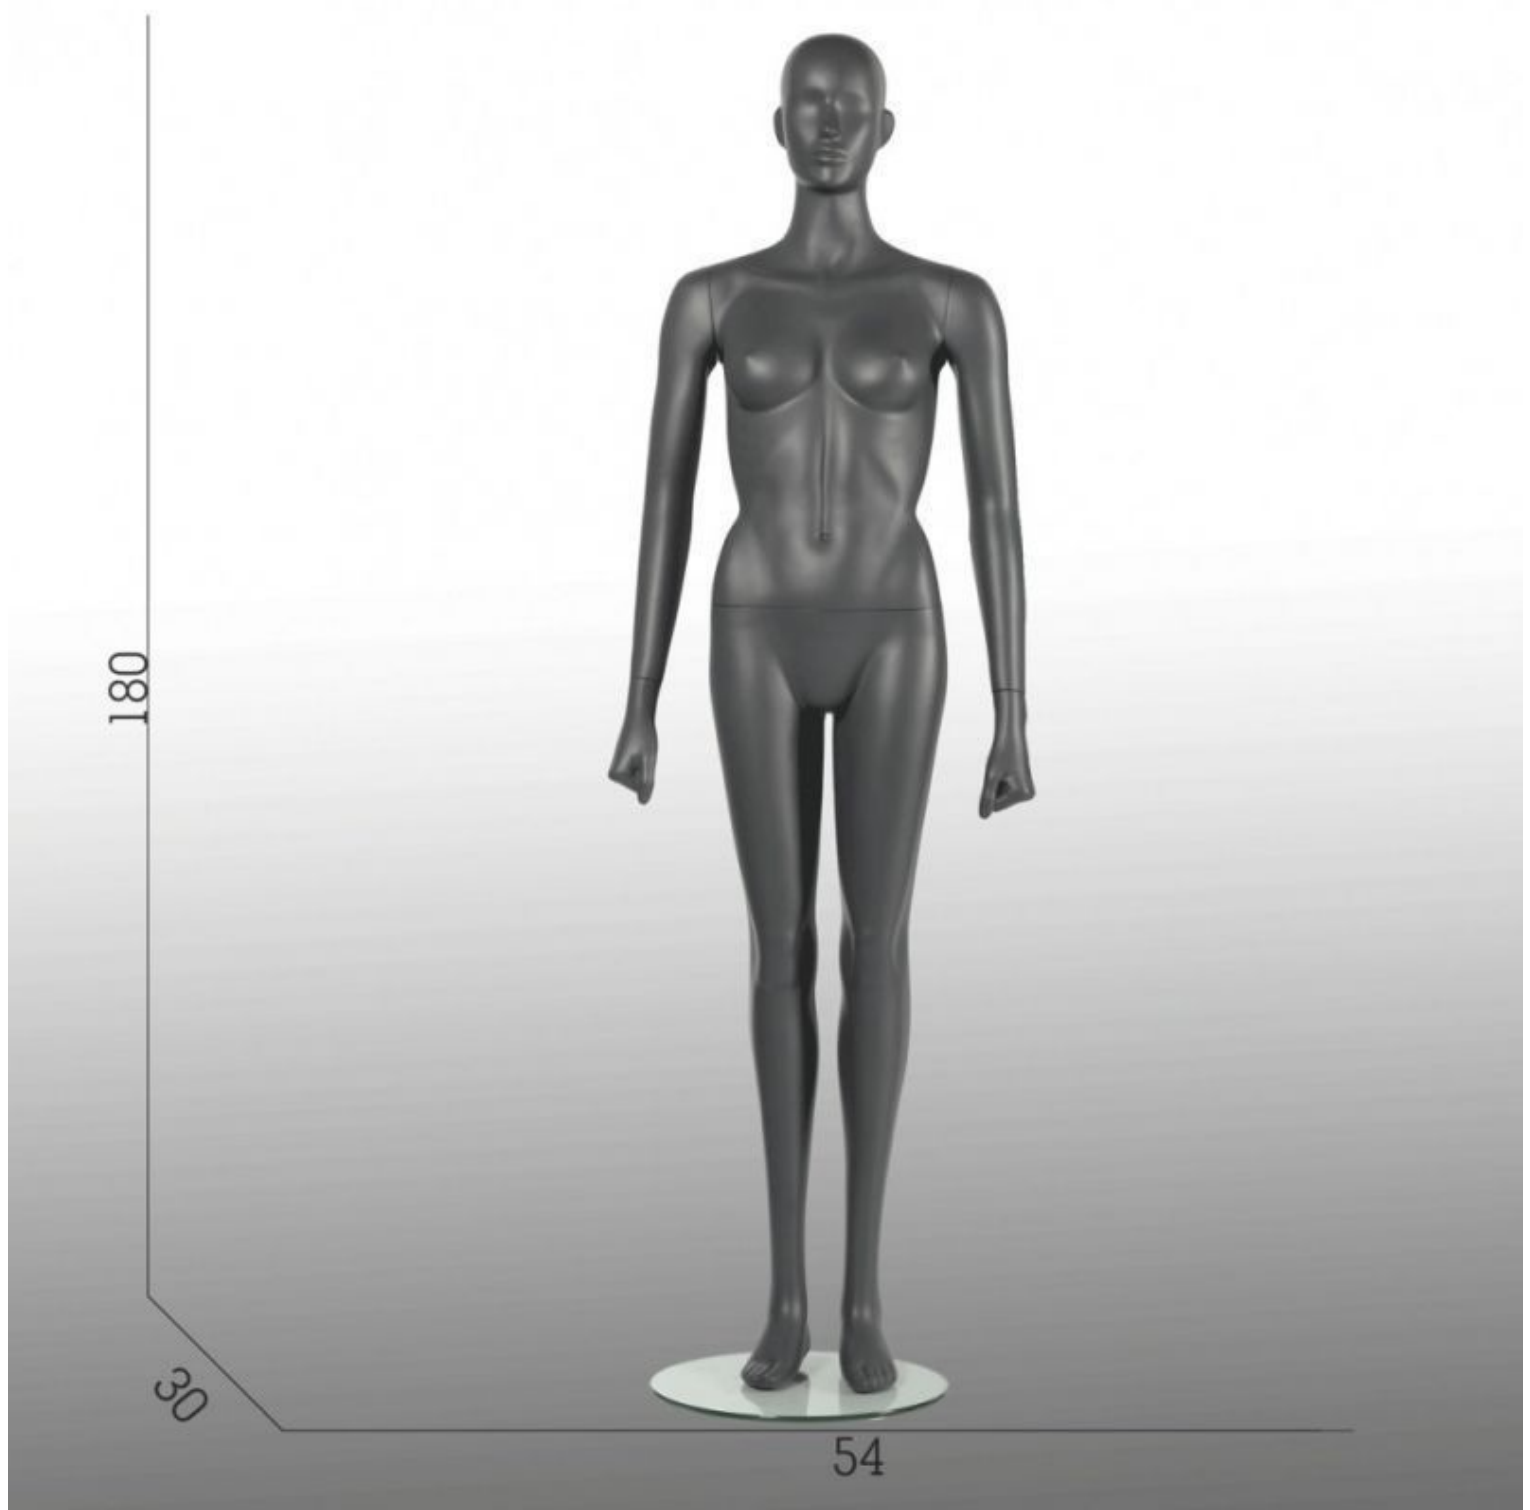

This female sport mannequins with long arms and aligned legs. Ideal for presentation in a shop window or inside a store or in a gym.

This gray mannequin with astrate head is delivered with a glass base and a double fixing.

Dimension of this **female fitness mannequin**:

height 179 cm

width 54 cm

depth 30 cm

chest 88 cm

Display sport female mannequins gray

CRIST 00 111
Mannequins sport - Photo n° 1

FEATURES