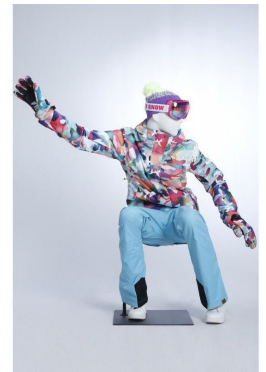

## Display female mannequin snowboard - skateboard

Mannequins sport

350.00 €Ex VAT

### FEATURES

<b>Brand</b>	Mannequins vitrine
<b>Base</b>	Metal rectangle
<b>Fitting</b>	Calf
<b>Color</b>	Noir
<b>Ref</b>	man-de-vit-3597
<b>ID</b>	3597
<b>Delivery schedule</b>	1-5 working days
<b>Category</b>	Mannequins sport
<b>Type</b>	Mannequins

### DESCRIPTION

**Female window mannequin in skateboard or snowboard position**, black color. **Female mannequin** in dynamic **snowboard** position landing jump. This display mannequin is ideal for presenting your extreme sports in stores or in the windows, on an event on podiums or in a more moving scheme. You can showcase this snowboarder window mannequin in a sliding position or for the summer season as a **female skateboarder mannequin**. Make moving presentations with our **sports display mannequins**.