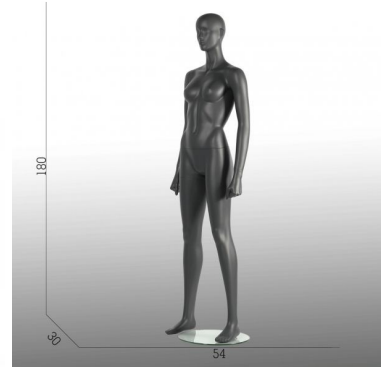

body fit athletic female mannequin 379.00 €Ex VAT

Mannequins sport

FEATURES

Brand	Mannequins vitrine
Base	Round glass
Fitting	Double fixing
Color	Gris
Ref	man-ath-fem-2791
ID	2791
Delivery schedule	5-10 working days
Category	Mannequins sport
Type	Mannequins

DESCRIPTION

Our **female sport mannequins** are made of reinforced fiberglass polyester with high-quality paint finishes. Glass base with double fitting. This female mannequins is in gray color with abstract face.

Round tempered glass base

Foot- and calf fitting

Measurements of this **fitness sport female mannequin**.

height 179 cm

width 54 cm

depth 30 cm

size 26-28

body fit athletic female mannequin

SIZE 36-38

Mannequins sport - Photo n° 1

FEATURES

Brand	Mannequins vitrine
Base	Round glass
Fitting	Double fixing
Color	Gris
Ref	man-ath-fem-2791
ID	2791
Delivery schedule	5-10 working days
Category	Mannequins sport
Type	Mannequins