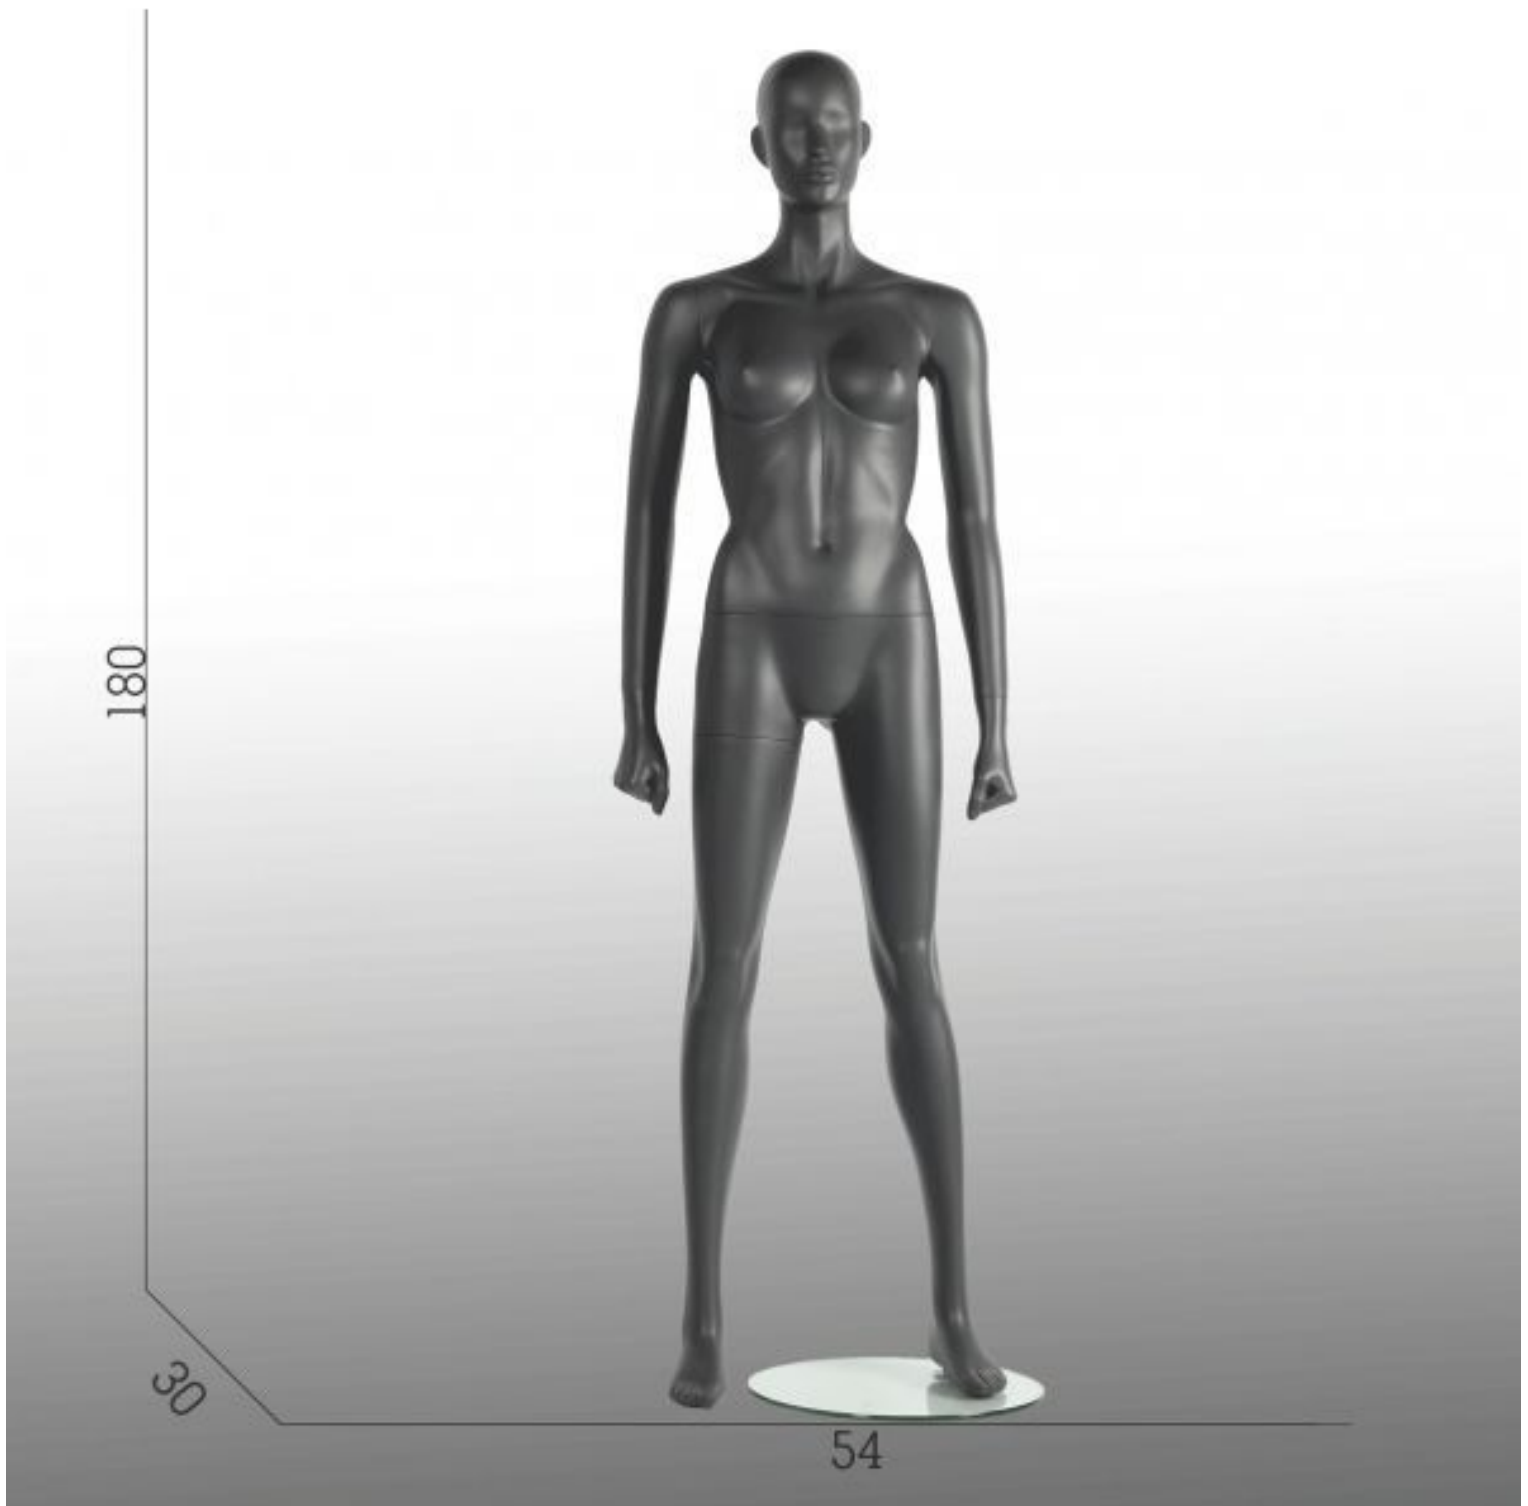

body fit athletic female mannequin 379.00 €Ex VAT

Mannequins sport

FEATURES

Brand	Mannequins vitrine
Base	Round glass
Fitting	Double fixing
Color	Gris
Ref	man-ath-fem-2791
ID	2791
Delivery schedule	5-10 working days
Category	Mannequins sport
Type	Mannequins

DESCRIPTION

Our **female sport mannequins** are made of reinforced fiberglass polyester with high-quality paint finishes. Glass base with double fitting. This female mannequins is in gray color with abstract face.

Round tempered glass base

Foot- and calf fitting

Measurements of this **fitness sport female mannequin**.

height 179 cm

width 54 cm

depth 30 cm

size 26-28

body fit athletic female mannequin

SIZE 36-38

Mannequins sport - Photo n° 1

FEATURES

Brand	Mannequins vitrine
Base	Round glass
Fitting	Double fixing
Color	Gris
Ref	man-ath-fem-2791
ID	2791
Delivery schedule	5-10 working days
Category	Mannequins sport
Type	Mannequins