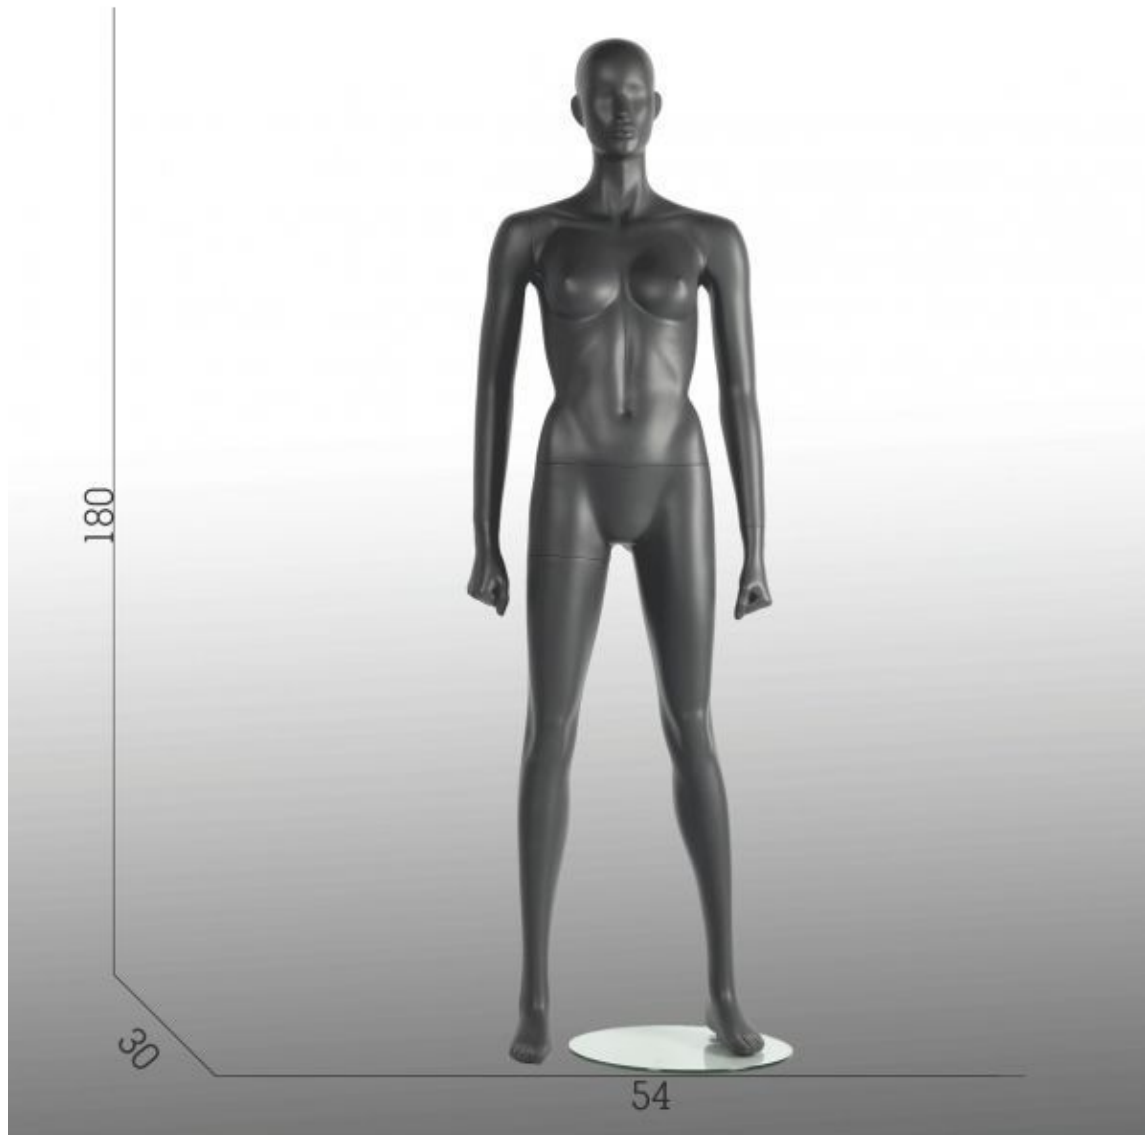

body fit athletic female mannequin 379.00 €Ex VAT

Mannequins sport

FEATURES

Brand	Mannequins vitrine
Base	Round glass
Fitting	Double fixing
Color	Gris
Ref	man-ath-fem-2791
ID	2791
Delivery schedule	5-10 working days
Category	Mannequins sport
Type	Mannequins

DESCRIPTION

Our **female sport mannequins** are made of reinforced fiberglass polyester with high-quality paint finishes. Glass base with double fitting. This female mannequins is in gray color with abstract face.

Round tempered glass base

Foot- and calf fitting

Measurements of this **fitness sport female mannequin**.

height 179 cm

width 54 cm

depth 30 cm

size 26-28

body fit athletic female mannequin

SIZE 36-38

Mannequins sport - Photo n° 1

FEATURES

Brand	Mannequins vitrine
Base	Round glass
Fitting	Double fixing
Color	Gris
Ref	man-ath-fem-2791
ID	2791
Delivery schedule	5-10 working days
Category	Mannequins sport
Type	Mannequins