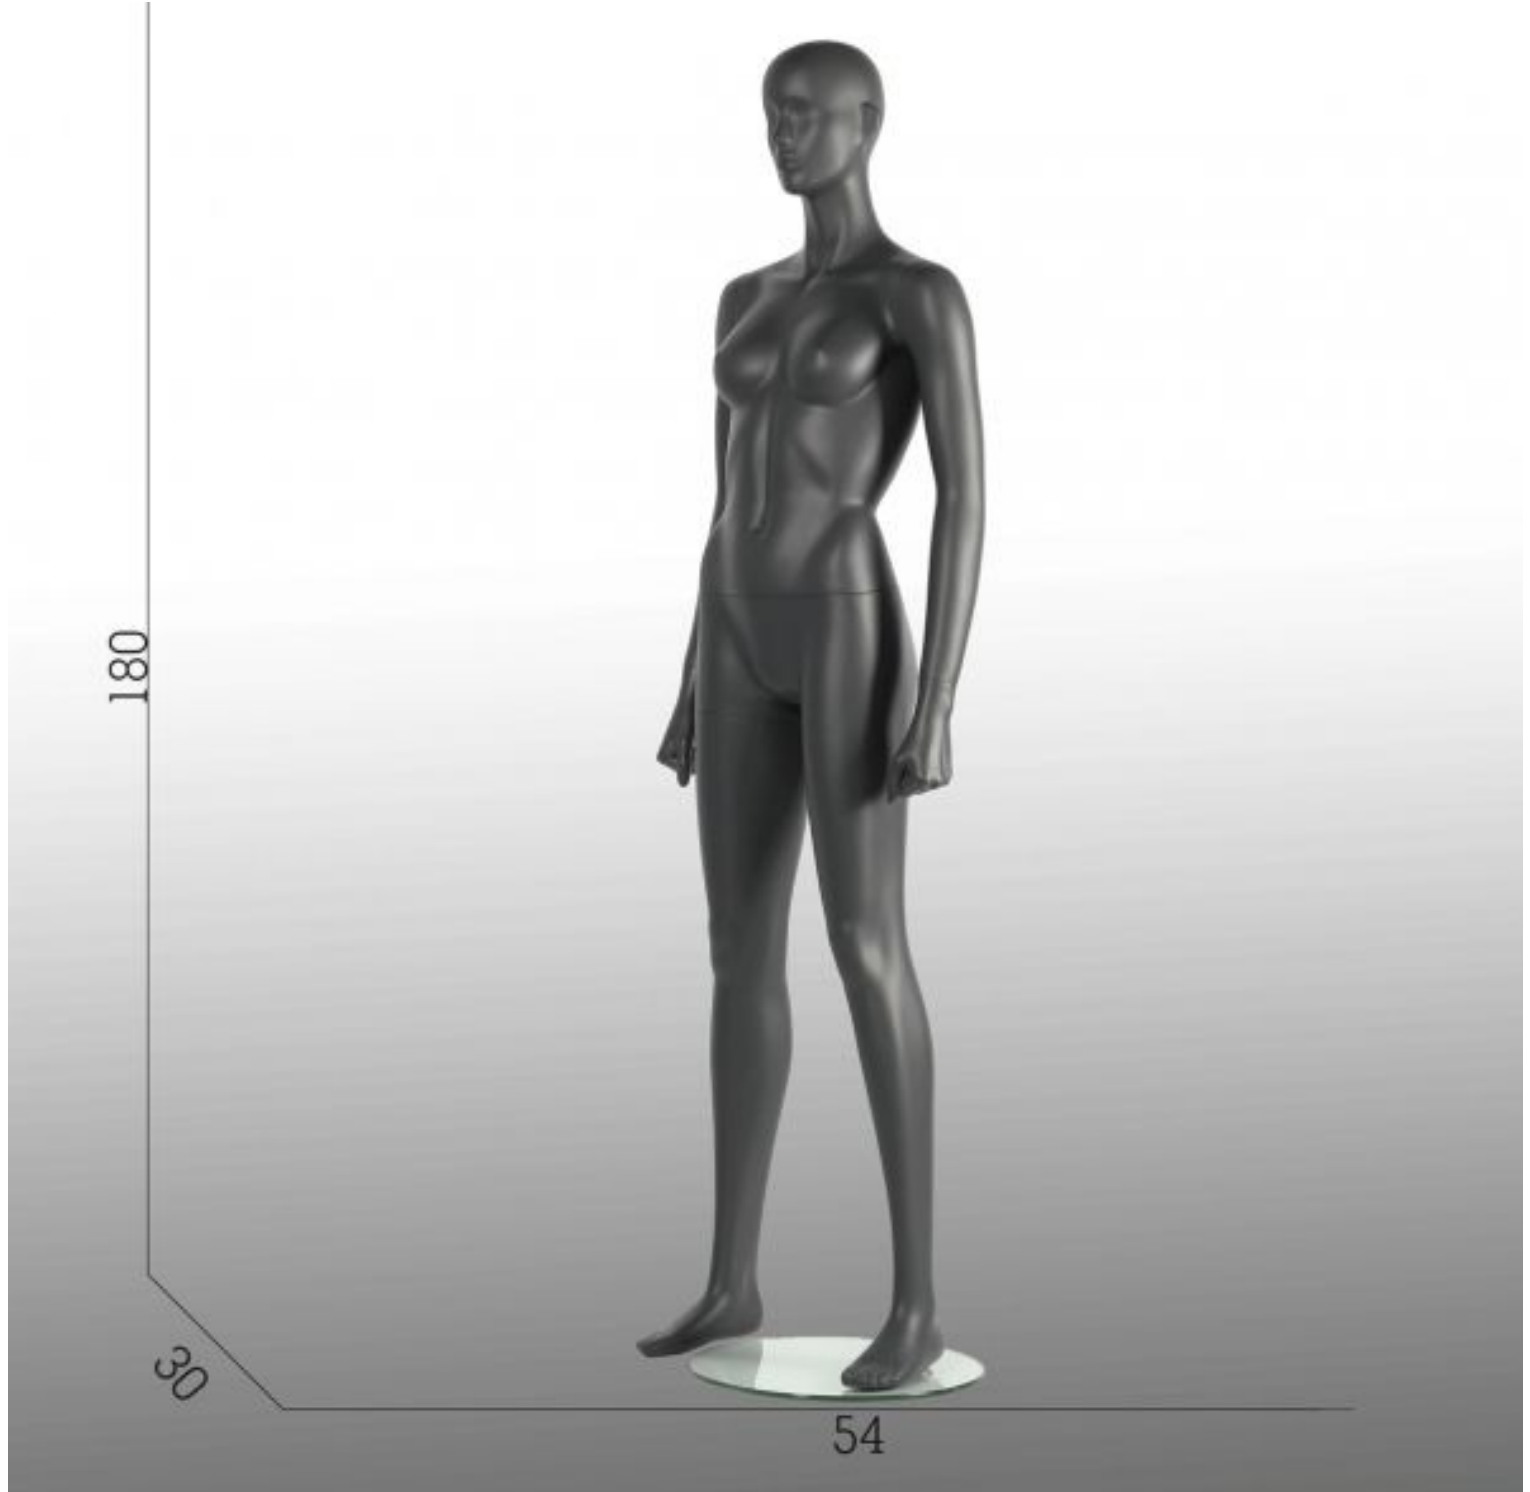

FEATURES

Brand	Mannequins vitrine
Base	Round glass
Fitting	Double fixing
Color	Gris
Ref	man-ath-fem-2791
ID	2791
Delivery schedule	5-10 working days
Category	Mannequins sport
Type	Mannequins

DETAIL

Mannequins Shopping offer a large selection of sport male mannequins, fitness female mannequins, moving child mannequins of high quality.

Reliable materials with support included with all our fitness mannequin. Double fitting, strong and durable.

body fit athletic female mannequin

Mannequins sport - Photo n° 3