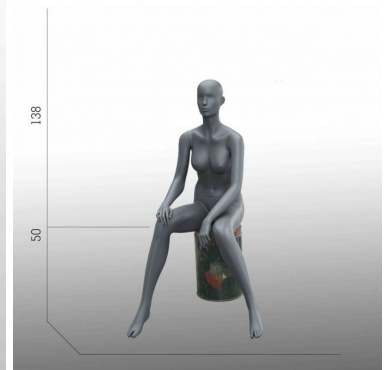

Female seated mannequin gray color abstract head

Mannequin seated

345.00 €Ex VAT

FEATURES

Brand	Mannequins vitrine
Base	
Fitting	No fixing
Color	Gris
Ref	man-de-vit-2874
ID	2874
Delivery schedule	1-5 working days
Category	Mannequin seated
Type	Mannequins

DETAIL

Measurements of this female mannequins seated with abstract face :

- Height 148 cm
- Depth 80 cm
- Width 69 cm
- Seat height 45 - 50 cm
- Chest 84 cm
- Waist 65 cm
- Hip 89 cm
- Size 36 - 38

Size of shoe 7,5 (US) Our seated display mannequins and professional busts are essential to complete the layout of your ready-to-wear store and energize your display staging.

DESCRIPTION

This **Seated female mannequin** gray color is perfect to showcase your lasted outfit in your store or your showroom, Our seated female mannequins with abstract face are made of reinforce fiberglass polyester with high-quality paint finishes. As a standard feature this mannequin with head is in graphite grey similar to RAL 7024.

DETAIL

Measurements of this female mannequins seated with abstract face :

Height 148 cm
Depth 80 cm
Width 69 cm
Seat height 45 - 50 cm
Chest 84 cm
Waist 65 cm
Hip 89 cm
Size 36 - 38
Size of shoe 7,5 (US) Our seated display mannequins and professional busts are essential to complete the layout of your ready-to-wear store and energize your display staging.