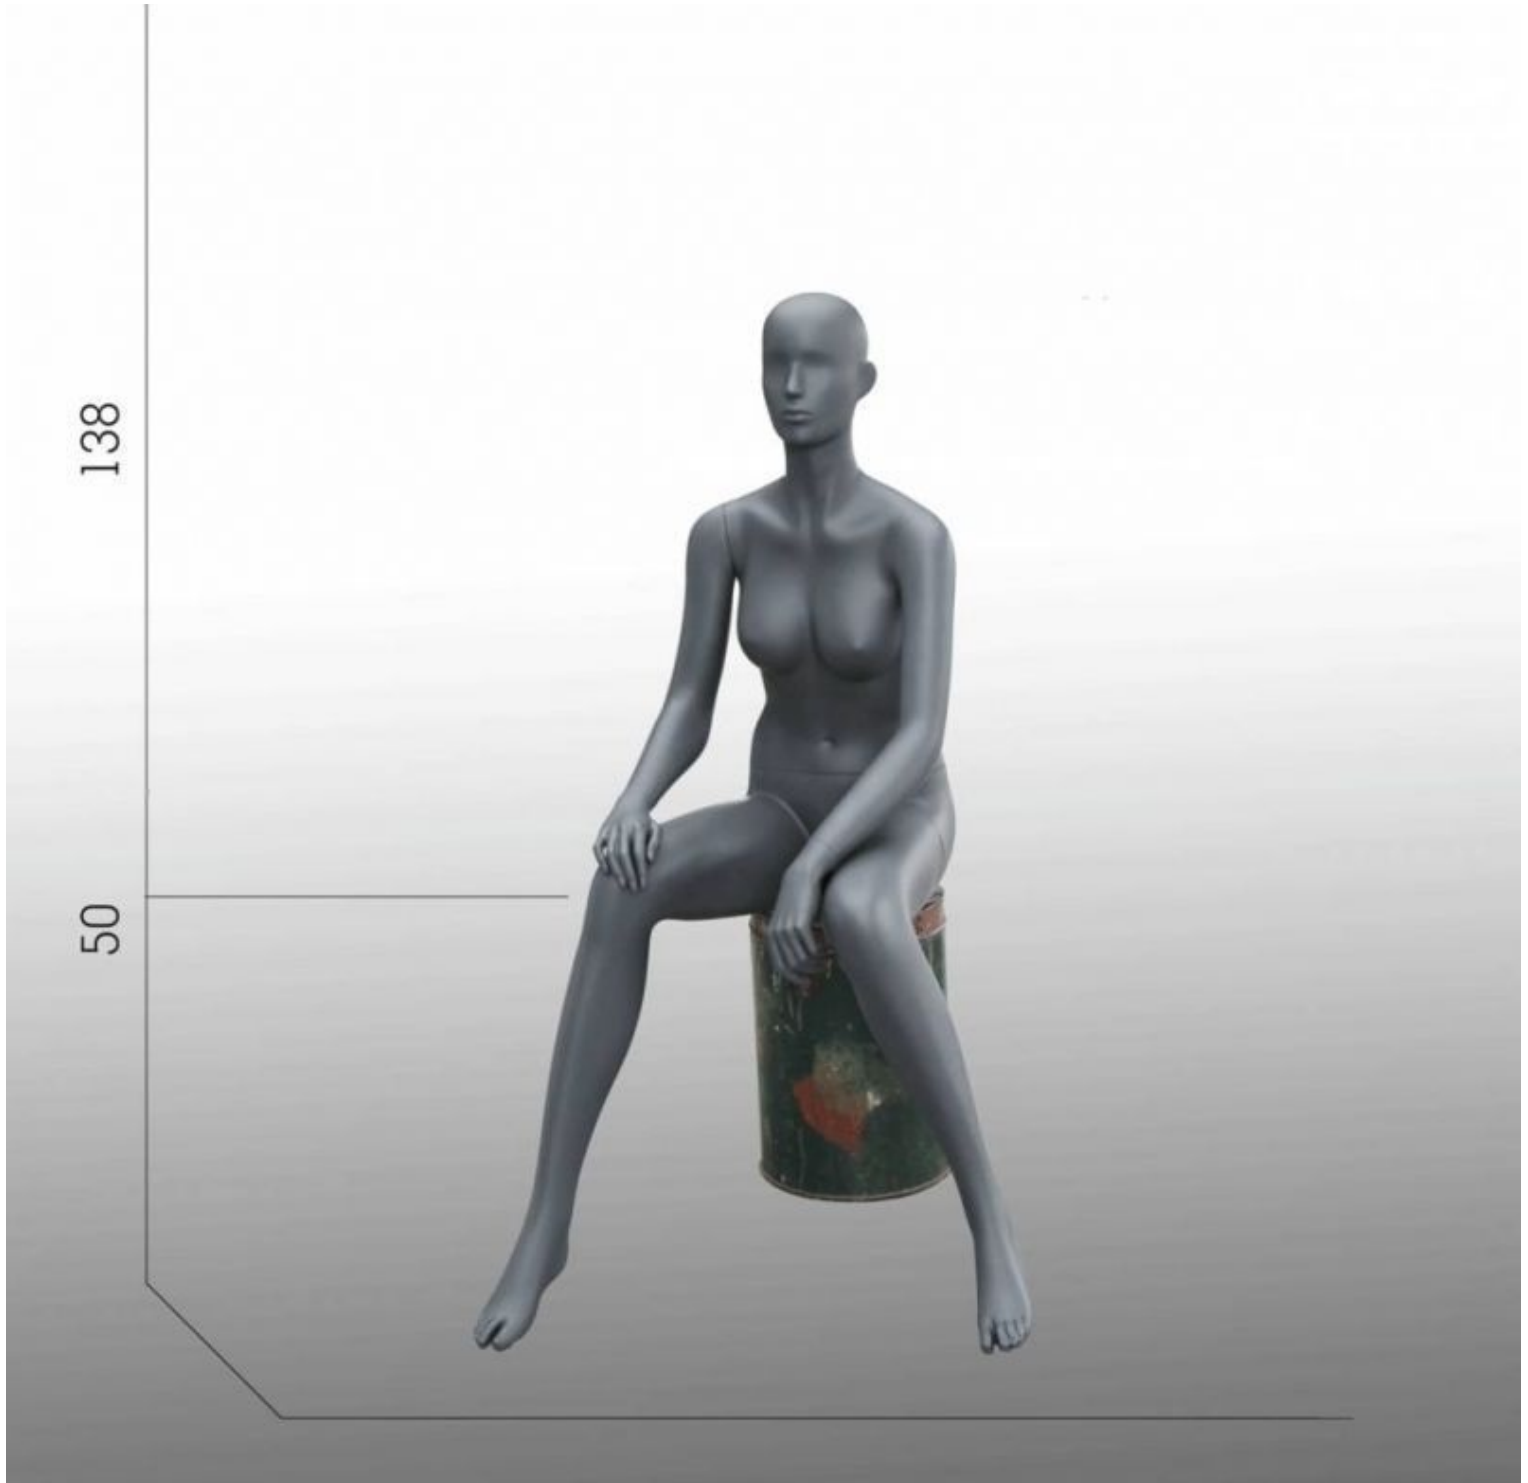

FEATURES

Brand	Mannequins vitrine
Base	
Fitting	No fixing
Color	Gris
Ref	man-de-vit-2874
ID	2874
Delivery schedule	1-5 working days
Category	Mannequin seated
Type	Mannequins

DETAIL

Measurements of this female mannequins seated with abstract face :

Height 148 cm
Depth 80 cm
Width 69 cm
Seat height 45 - 50 cm
Chest 84 cm
Waist 65 cm
Hip 89 cm
Size 36 - 38
Size of shoe 7,5 (US) Our seated display mannequins and professional busts are essential to complete the layout of your ready-to-wear store and energize your display staging.