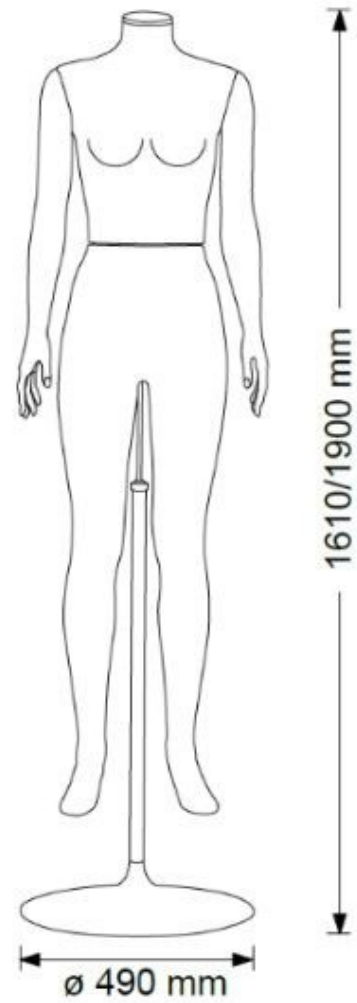

FEATURES

Brand	Mannequins vitrine
Base	Metal round
Fitting	Buttock
Color	Gris
Ref	man-vit-fem-3044
ID	3044
Delivery schedule	1-5 working days
Category	Mannequin headless
Type	Mannequins

DETAIL

Dimensions of this female window mannequin in the straight position covered with dark gray fabrics:

Height with head: 180 cm
Height without head: 161cm
Shoulder width:40cm
Shoulder circumference: 98cm
Torso: 88cm
Hips: 62cm
Height 92cm

All our female window mannequins covered with fabric in the straight position are available in black, dark gray, light gray or cream fabric.

headless female mannequin with dark gray fabric

Mannequin headless - Photo n° 3