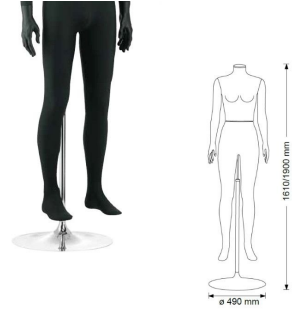

headless female mannequin with dark gray fabric 428.00 €Ex VAT

Mannequin headless

FEATURES

Brand	Mannequins vitrine
Base	Metal round
Fitting	Buttock
Color	Gris
Ref ID	man-vit-fem-3044 3044
Delivery schedule	1-5 working days
Category	Mannequin headless
Type	Mannequins

DETAIL

Dimensions of this female window mannequin in the straight position covered with dark gray fabrics:

- Height with head: 180 cm
- Height without head: 161cm
- Shoulder width:40cm
- Shoulder circumference: 98cm
- Torso: 88cm
- Hips: 62cm
- Height 92cm

All our female window mannequins covered with fabric in the straight position are available in black, dark gray, light gray or cream fabric.

DESCRIPTION

Female window mannequin covered with dark gray fabric in an upright position with metal base fixing on the back. These headless upright mannequins are easy to dress thanks to their many innovations. The arm and hand fasteners are magnetic, the tie in the back allows this mannequin to be dressed without removing it from its base. The round chrome base will allow you to adjust the height of the mannequin as you see fit. The innovative design of this **female mannequin covered** with spandex fabric makes it super light, easy to handle. Weight about 12kg. Recyclable material.

headless female mannequin with dark gray fabric