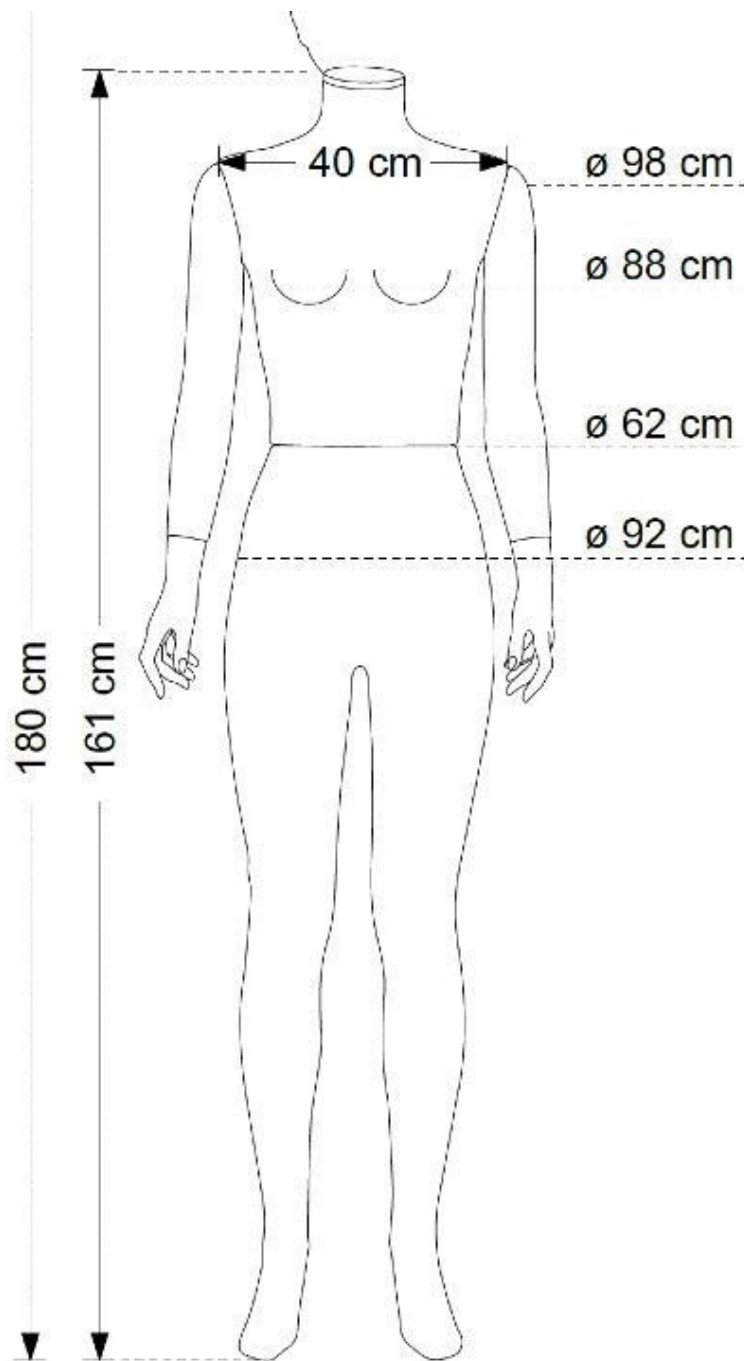

FEATURES

Brand	Mannequins vitrine
Base	Metal round
Fitting	Buttock
Color	Gris
Ref	man-vit-fem-3044
ID	3044
Delivery schedule	1-5 working days
Category	Mannequin headless
Type	Mannequins

DETAIL

Dimensions of this female window mannequin in the straight position covered with dark gray fabrics:

Height with head: 180 cm
Height without head: 161cm
Shoulder width:40cm
Shoulder circumference: 98cm
Torso: 88cm
Hips: 62cm
Height 92cm

All our female window mannequins covered with fabric in the straight position are available in black, dark gray, light gray or cream fabric.

headless female mannequin with dark gray fabric

Mannequin headless - Photo n° 4