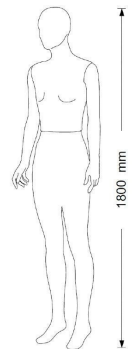

headless female mannequin with dark gray fabric 428.00 €Ex VAT

Mannequin headless

FEATURES

Brand	Mannequins vitrine
Base	Metal round
Fitting	Buttock
Color	Gris
Ref ID	man-vit-fem-3044 3044
Delivery schedule	1-5 working days
Category	Mannequin headless
Type	Mannequins

DETAIL

Dimensions of this female window mannequin in the straight position covered with dark gray fabrics:

- Height with head: 180 cm
- Height without head: 161cm
- Shoulder width:40cm
- Shoulder circumference: 98cm
- Torso: 88cm
- Hips: 62cm
- Height 92cm

All our female window mannequins covered with fabric in the straight position are available in black, dark gray, light gray or cream fabric.

DESCRIPTION

Female window mannequin covered with dark gray fabric in an upright position with metal base fixing on the back. These headless upright mannequins are easy to dress thanks to their many innovations. The arm and hand fasteners are magnetic, the tie in the back allows this mannequin to be dressed without removing it from its base. The round chrome base will allow you to adjust the height of the mannequin as you see fit. The innovative design of this **female mannequin covered** with spandex fabric makes it super light, easy to handle. Weight about 12kg. Recyclable material.

headless female mannequin with dark gray fabric