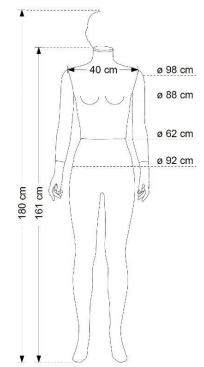

headless female mannequin with dark gray fabric 428.00 €Ex VAT

Mannequin headless

FEATURES

Brand	Mannequins vitrine
Base	Metal round
Fitting	Buttock
Color	Gris
Ref ID	man-vit-fem-3044 3044
Delivery schedule	1-5 working days
Category	Mannequin headless
Type	Mannequins

DETAIL

Dimensions of this female window mannequin in the straight position covered with dark gray fabrics:

- Height with head: 180 cm
- Height without head: 161cm
- Shoulder width:40cm
- Shoulder circumference: 98cm
- Torso: 88cm
- Hips: 62cm
- Height 92cm

All our female window mannequins covered with fabric in the straight position are available in black, dark gray, light gray or cream fabric.

DESCRIPTION

Female window mannequin covered with dark gray fabric in an upright position with metal base fixing on the back. These headless upright mannequins are easy to dress thanks to their many innovations. The arm and hand fasteners are magnetic, the tie in the back allows this mannequin to be dressed without removing it from its base. The round chrome base will allow you to adjust the height of the mannequin as you see fit. The innovative design of this **female mannequin covered** with spandex fabric makes it super light, easy to handle. Weight about 12kg. Recyclable material.

headless female mannequin with dark gray fabric