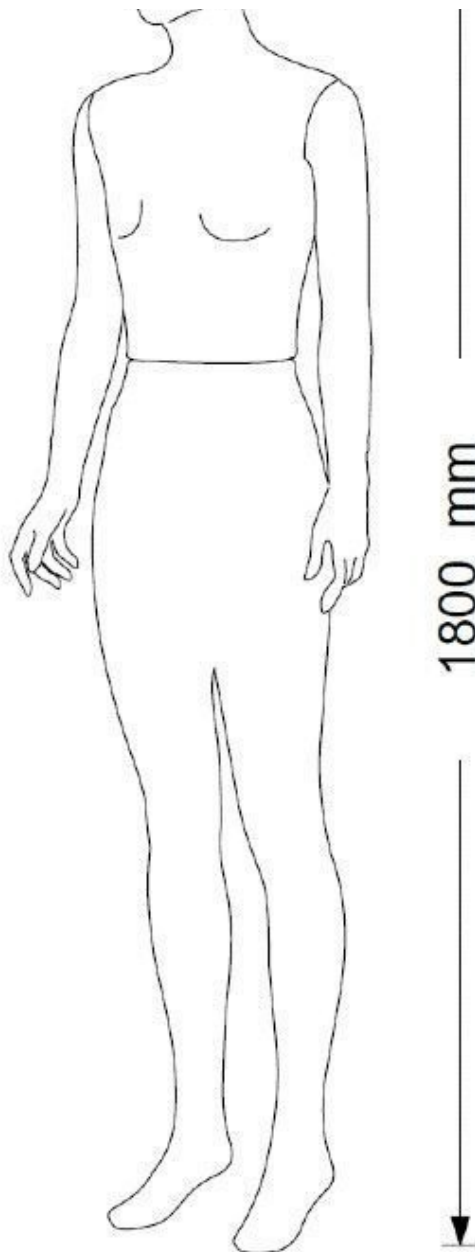

FEATURES

Brand	Mannequins vitrine
Base	Metal round
Fitting	Buttock
Color	Gris
Ref	man-vit-fem-3044
ID	3044
Delivery schedule	1-5 working days
Category	Mannequin headless
Type	Mannequins

DETAIL

Dimensions of this female window mannequin in the straight position covered with dark gray fabrics:

Height with head: 180 cm
Height without head: 161cm
Shoulder width:40cm
Shoulder circumference: 98cm
Torso: 88cm
Hips: 62cm
Height 92cm

All our female window mannequins covered with fabric in the straight position are available in black, dark gray, light gray or cream fabric.

headless female mannequin with dark gray fabric

Mannequin headless - Photo n° 5