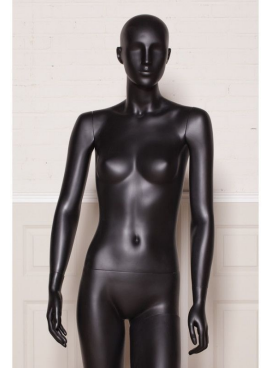

Window mannequin semi abstract face black finish

Mannequin abstract

249.00 €Ex VAT

FEATURES

Brand	Mannequins vitrine
Base	Round glass
Fitting	Calf
Color	Noir
Ref	man-fem-tet-190
ID	190
Delivery schedule	1-5 working days
Category	Mannequin abstract
Type	Mannequins

DESCRIPTION

Semi-abstract female mannequin with one leg in front, black color, with round glass base. Calf fixation

Main material: fiberglass

Dimensions

Height 183 CM

Head circumference 55,5 CM

32 CM round neck

Bust 81.5 CM

Waist 64 CM

Height 170 cm

EU size: 36-38

Window mannequin semi abstract face black finish

Mannequin abstract - Photo n° 1

FEATURES

Brand	Mannequins vitrine
Base	Round glass
Fitting	Calf
Color	Noir
Ref	man-fem-tet-190
ID	190
Delivery schedule	1-5 working days
Category	Mannequin abstract
Type	Mannequins

Window mannequin semi abstract face black finish

Mannequin abstract - Photo n° 2

FEATURES

Brand	Mannequins vitrine
Base	Round glass
Fitting	Calf
Color	Noir
Ref	man-fem-tet-190
ID	190
Delivery schedule	1-5 working days
Category	Mannequin abstract
Type	Mannequins