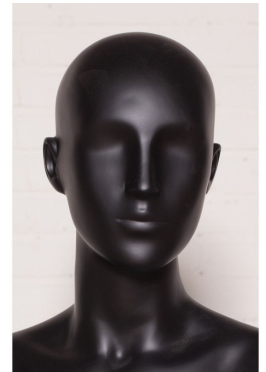

Window mannequin semi abstract face black finish

Mannequin abstract

249.00 €Ex VAT

FEATURES

Brand	Mannequins vitrine
Base	Round glass
Fitting	Calf
Color	Noir
Ref	man-fem-tet-190
ID	190
Delivery schedule	1-5 working days
Category	Mannequin abstract
Type	Mannequins

DESCRIPTION

Semi-abstract female mannequin with one leg in front, black color, with round glass base. Calf fixation

Main material: fiberglass

Dimensions

Height 183 CM

Head circumference 55,5 CM

32 CM round neck

Bust 81.5 CM

Waist 64 CM

Height 170 cm

EU size: 36-38

Window mannequin semi abstract face black finish

Mannequin abstract - Photo n° 1

FEATURES

Brand	Mannequins vitrine
Base	Round glass
Fitting	Calf
Color	Noir
Ref	man-fem-tet-190
ID	190
Delivery schedule	1-5 working days
Category	Mannequin abstract
Type	Mannequins

Window mannequin semi abstract face black finish

Mannequin abstract - Photo n° 2

FEATURES

Brand	Mannequins vitrine
Base	Round glass
Fitting	Calf
Color	Noir
Ref	man-fem-tet-190
ID	190
Delivery schedule	1-5 working days
Category	Mannequin abstract
Type	Mannequins