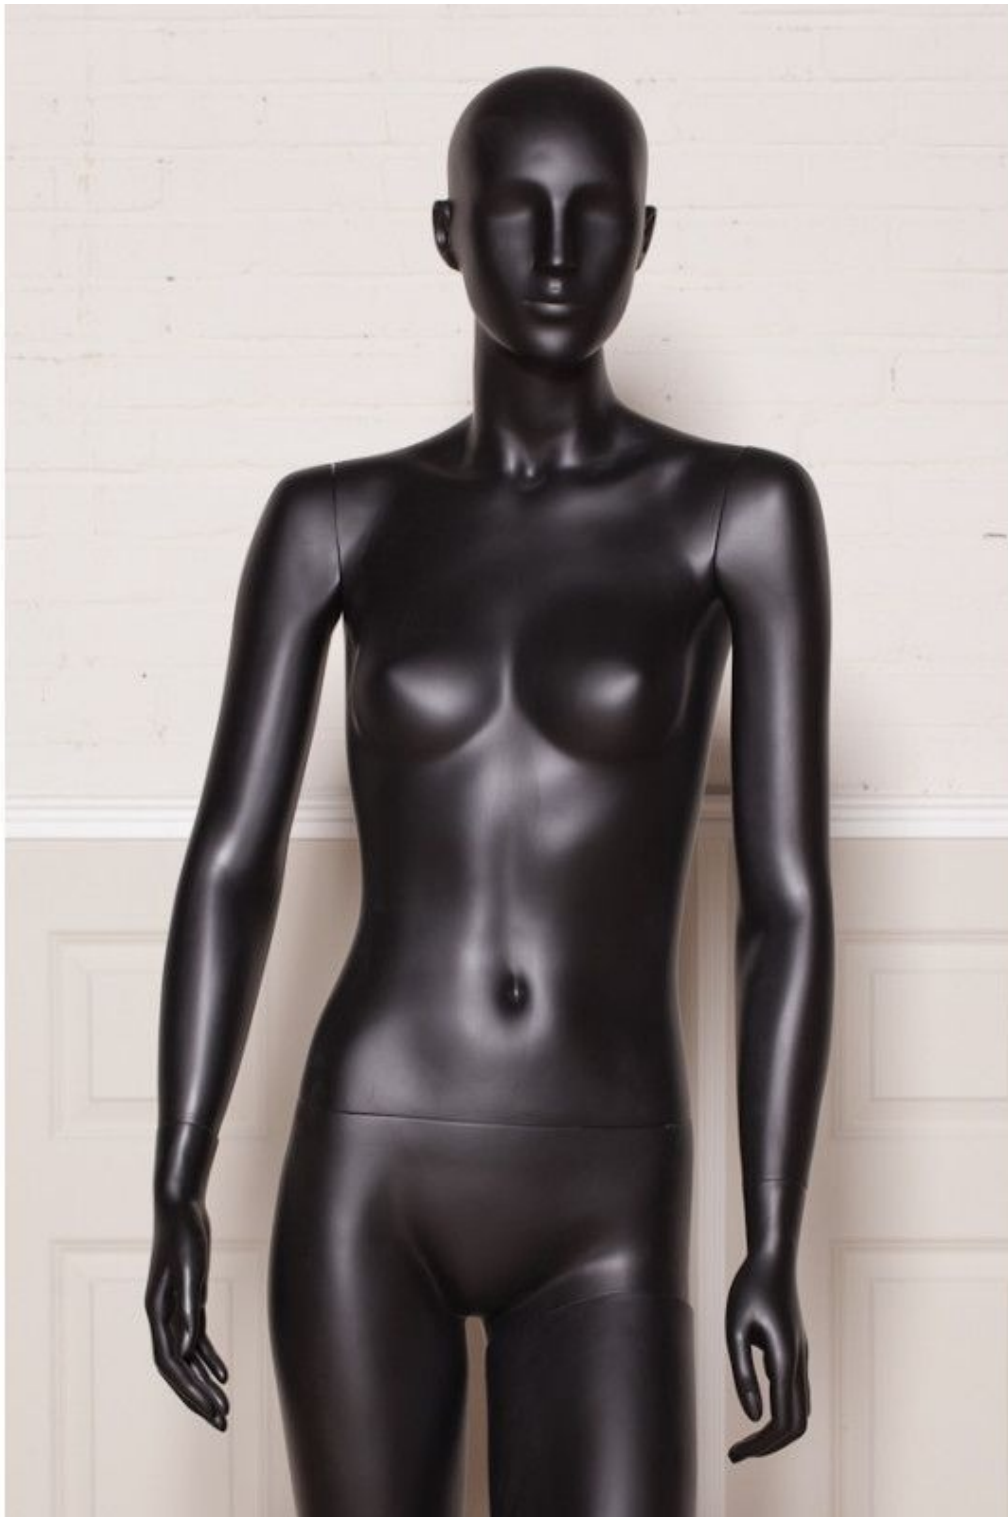

Window mannequin semi abstract face black finish

Mannequin abstract

249.00 €Ex VAT

FEATURES

Brand	Mannequins vitrine
Base	Round glass
Fitting	Calf
Color	Noir
Ref	man-fem-tet-190
ID	190
Delivery schedule	1-5 working days
Category	Mannequin abstract
Type	Mannequins

DESCRIPTION

Semi-abstract female mannequin with one leg in front, black color, with round glass base. Calf fixation

Main material: fiberglass

Dimensions

Height 183 CM

Head circumference 55,5 CM

32 CM round neck

Bust 81.5 CM

Waist 64 CM

Height 170 cm

EU size: 36-38

Window mannequin semi abstract face black finish

Mannequin abstract - Photo n° 1

FEATURES

Brand	Mannequins vitrine
Base	Round glass
Fitting	Calf
Color	Noir
Ref	man-fem-tet-190
ID	190
Delivery schedule	1-5 working days
Category	Mannequin abstract
Type	Mannequins

Window mannequin semi abstract face black finish

Mannequin abstract - Photo n° 2

FEATURES

Brand	Mannequins vitrine
Base	Round glass
Fitting	Calf
Color	Noir
Ref	man-fem-tet-190
ID	190
Delivery schedule	1-5 working days
Category	Mannequin abstract
Type	Mannequins