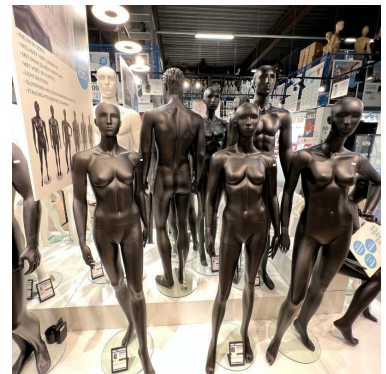

Female mannequin with abstract face black finish 249.00 €Ex VAT

Mannequin abstract

FEATURES

Brand	Mannequins vitrine
Base	Round glass
Fitting	Double fixing
Color	Noir
Ref	man-vit-fem-236
ID	236
Delivery schedule	1-5 working days
Category	Mannequin abstract
Type	Mannequins

DETAIL

Mannequins Shopping offers store equipment appropriate to your business because store layout is one of the most important steps in creating a business. For your store, we have mannequins, busts and accessories to enhance your storefronts.

DESCRIPTION

Black Mannequin for store.
Woman window display mannequin standing with one hand on hip.
Mannequin fiberglass quality, brilliant effect.
Standard size.

Measurements of this female display mannequin :

Height: 182 cm
Chest: 87 cm
Waist: 63 cm

Female mannequin with abstract face black finish

Waist: 65 cm

Mannequin abstract - Photo n° 1

Heel height: 7 cm

FEATURES

Brand	Mannequins vitrine
Base	Round glass
Fitting	Double fixing
Color	Noir
Ref	man-vit-fem-236
ID	236
Delivery schedule	1-5 working days
Category	Mannequin abstract
Type	Mannequins