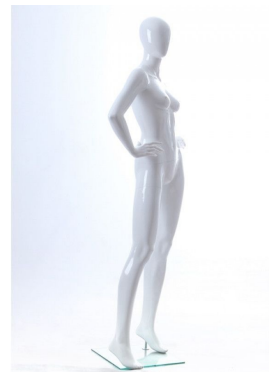

Female mannequin white gloss hand on hips **200.00 € Ex VAT**  
Mannequin abstract **- 19.68 % 249.00**

FEATURES

<b>Brand</b>	Mannequins vitrine
<b>Base</b>	Square glass
<b>Fitting</b>	Calf
<b>Color</b>	Blanc
<b>Ref</b>	man-vit-fem-1702
<b>ID</b>	1702
<b>Delivery schedule</b>	1-5 working days
<b>Category</b>	Mannequin abstract
<b>Type</b>	Mannequins

DETAIL

White abstract display mannequin for women. Mannequins Shopping offers you a selection of female window mannequins or male window mannequins. Among our selection of window mannequins, find our collection of abstract window mannequins. Height: 182 cm  
Shoulder: 40 cm  
Chest: 85 cm  
Waist: 62 cm  
Hip: 87 cm

DESCRIPTION

**Economic mannequins for ladies** faceless abstract mannequin on a base with squared glass base. This mannequin showcase woman has a unique calf fixation. White, **this woman showcase mannequin** addresses a cool standing posture. Ideal for a lifestyle effect in the window.

### DETAIL

White abstract display mannequin for women. Mannequins Shopping offers you a selection of female window mannequins or male window mannequins. Among our selection of window mannequins, find our collection of abstract window mannequins. Height: 182 cm  
Shoulder: 40 cm  
Chest: 85 cm  
Waist: 62 cm  
Hip: 87 cm