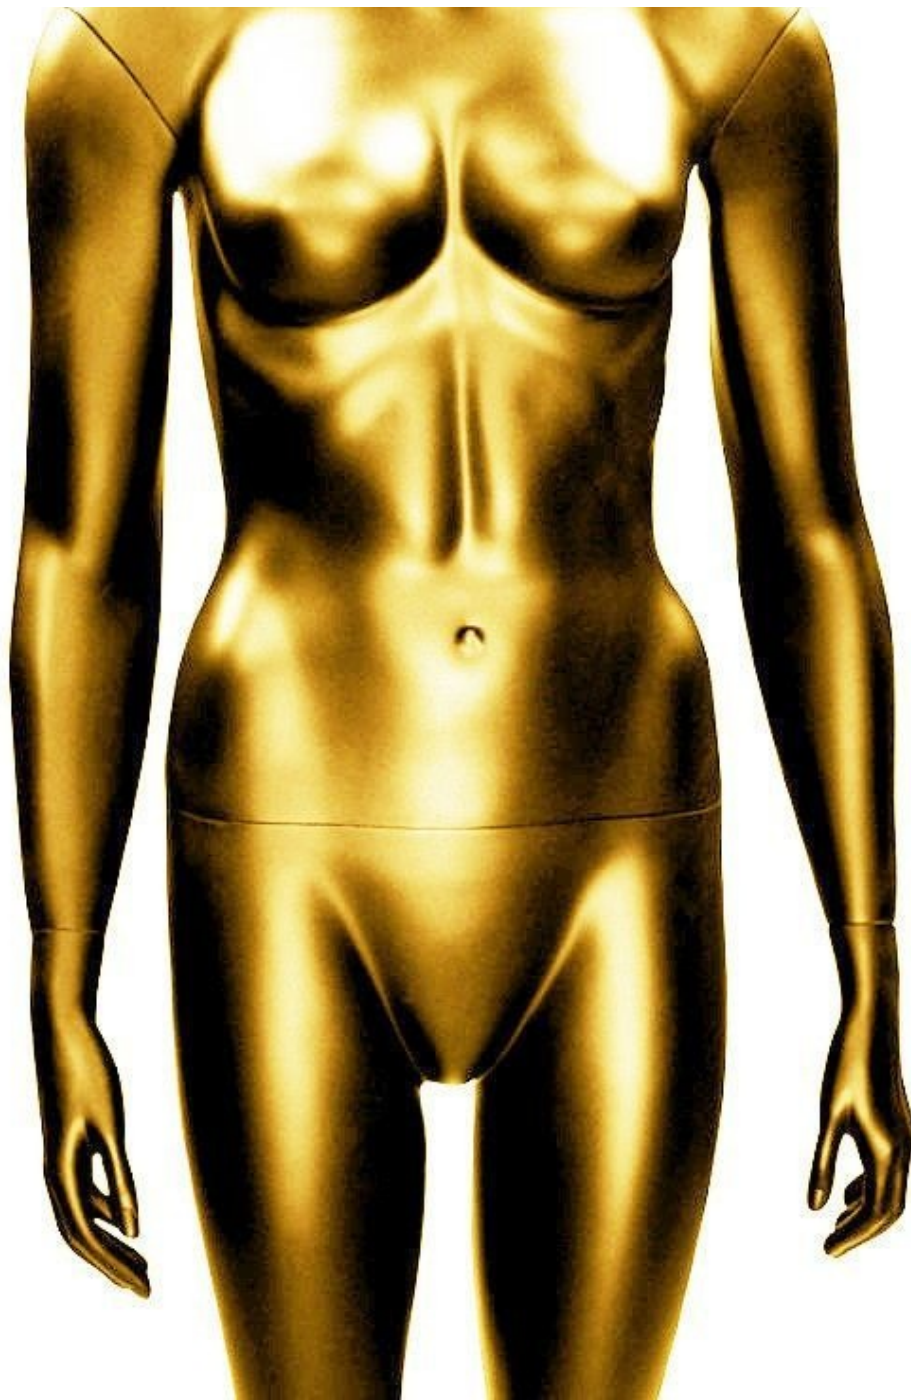

DETAIL

Female mannequin with abstract head and gold finish.

Dimensions of this display mannequin:

- Mannequin height: 182cm
- Chest: 87cm
- Hips: 85cm
- Waist: 63cm
- Size 38
- Heel 7cm

DESCRIPTION

Add a touch of elegance to your **sales space** with our gold-finished **abstract women's display mannequin**, positioned in an **upright posture**. Its perfect **gold finish** immediately attracts attention and enhances your garments. Made from **high-quality materials**, this display mannequin will showcase your **women's clothing collection** in your **stores**. Its luxurious look will add a touch of prestige to your **sales space**.

DETAIL

Female mannequin with abstract head and gold finish.

Dimensions of this display mannequin:

Mannequin height: 182cm
Chest: 87cm
Hips: 85cm
Waist: 63cm
Size 38
Heel 7cm

Female mannequin gold finish

Mannequin abstract - Photo n° 2

Dimensions of this display mannequin:

Mannequin height: 182cm
Chest: 87cm
Hips: 85cm
Waist: 63cm
Size 38
Heel 7cm

Female mannequin gold finish

Mannequin abstract - Photo n° 3

FEATURES

Brand	Mannequins vitrine
Base	Round glass
Fitting	Double fixing
Color	Or
Ref ID	man-vit-fem-3706 3706
Delivery schedule	1-5 working days
Category	Mannequin abstract
Type	Mannequins

DETAIL

Female mannequin with abstract head and gold finish.

Dimensions of this display mannequin:

Mannequin height: 182cm
Chest: 87cm
Hips: 85cm
Waist: 63cm
Size 38
Heel 7cm

Female mannequin gold finish

Mannequin abstract - Photo n° 4