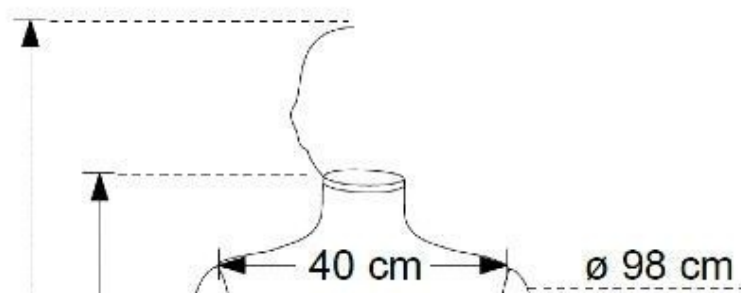

Female display mannequin with ivory white fabric

Mannequin abstract - Photo n° 5