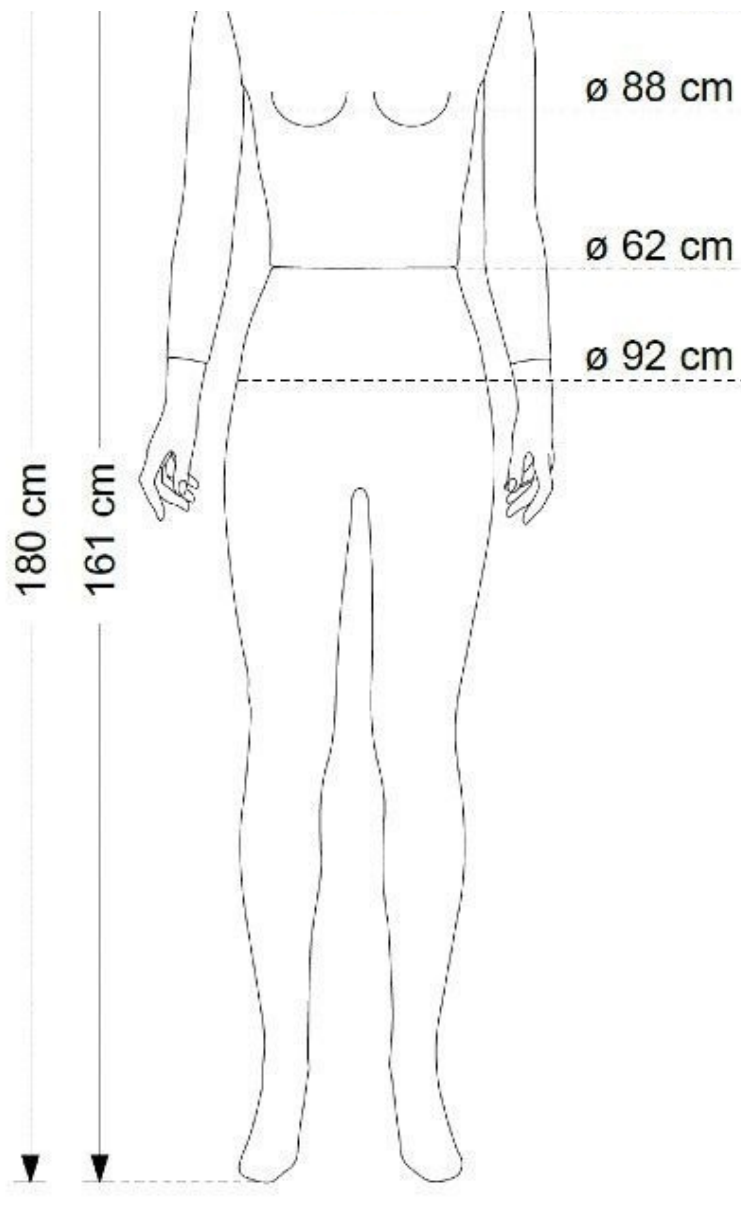

FEATURES

Brand	Mannequins vitrine
Base	Square metal
Fitting	Buttock
Color	Blanc
Ref ID	man-vit-fem-2763 2763
Delivery schedule	5-10 working days
Category	Mannequin abstract
Type	Mannequins

DETAIL

Features of this female window mannequin covered with fabric:

- --Color: ivory white
- Dimension: Height 1850 / 2050mm
- Material: High density polypropylene foam covered with spandex fabric
- Base: square chromed metal 300x400mm
- Magnetic fixing.
- Easy to pin
- Impact resistant
- Lightweight
- Detailed finishes
- Recyclable mannequin