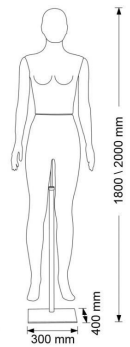

Female display mannequin with ivory white fabric 407.00 €Ex VAT Mannequin abstract

FEATURES

Brand	Mannequins vitrine
Base	Square metal
Fitting	Buttock
Color	Blanc
Ref	man-vit-fem-2763
ID	2763
Delivery schedule	5-10 working days
Category	Mannequin abstract
Type	Mannequins

DETAIL

Features of this female window mannequin covered with fabric:

- -Color: ivory white
- Dimension: Height 1850 / 2050mm
- Material: High density polypropylene foam covered with spandex fabric
- Base: square chromed metal 300x400mm
- Magnetic fixing.
- Easy to pin
- Impact resistant
- Lightweight
- Detailed finishes
- Recyclable mannequin

DESCRIPTION

Flexible mannequin Ivory white woman who will bring light and softness to your modern and trendy outfits.

Stylish and completely removable mannequin thanks to its magnetic joints.

Color: ivory white

Dimension: Height 1800 / 2000mm

Material: elastane fabrics

Base: chromed square metal 300x400mm

Female display mannequin with ivory white fabric