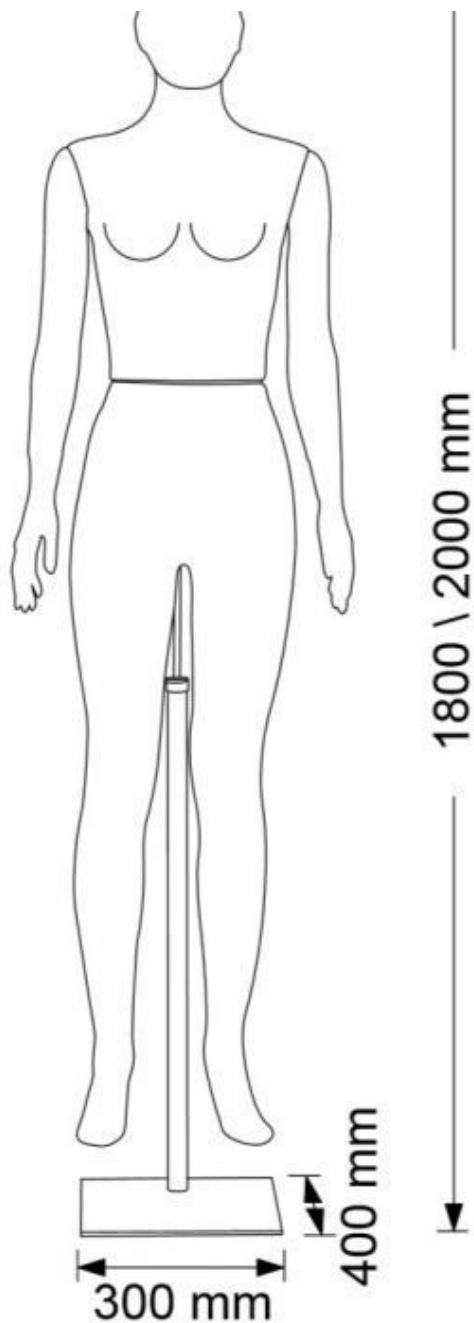

FEATURES

Brand	Mannequins vitrine
Base	Square metal
Fitting	Buttock
Color	Blanc
Ref	man-vit-fem-2763
ID	2763
Delivery schedule	5-10 working days
Category	Mannequin abstract
Type	Mannequins

DETAIL

Features of this female window mannequin covered with fabric:

- --Color: ivory white
- Dimension: Height 1850 / 2050mm
- Material: High density polypropylene foam covered with spandex fabric
- Base: square chromed metal 300x400mm
- Magnetic fixing.
- Easy to pin
- Impact resistant
- Lightweight
- Detailed finishes
- Recyclable mannequin

Female display mannequin with ivory white fabric

Mannequin abstract - Photo n° 4