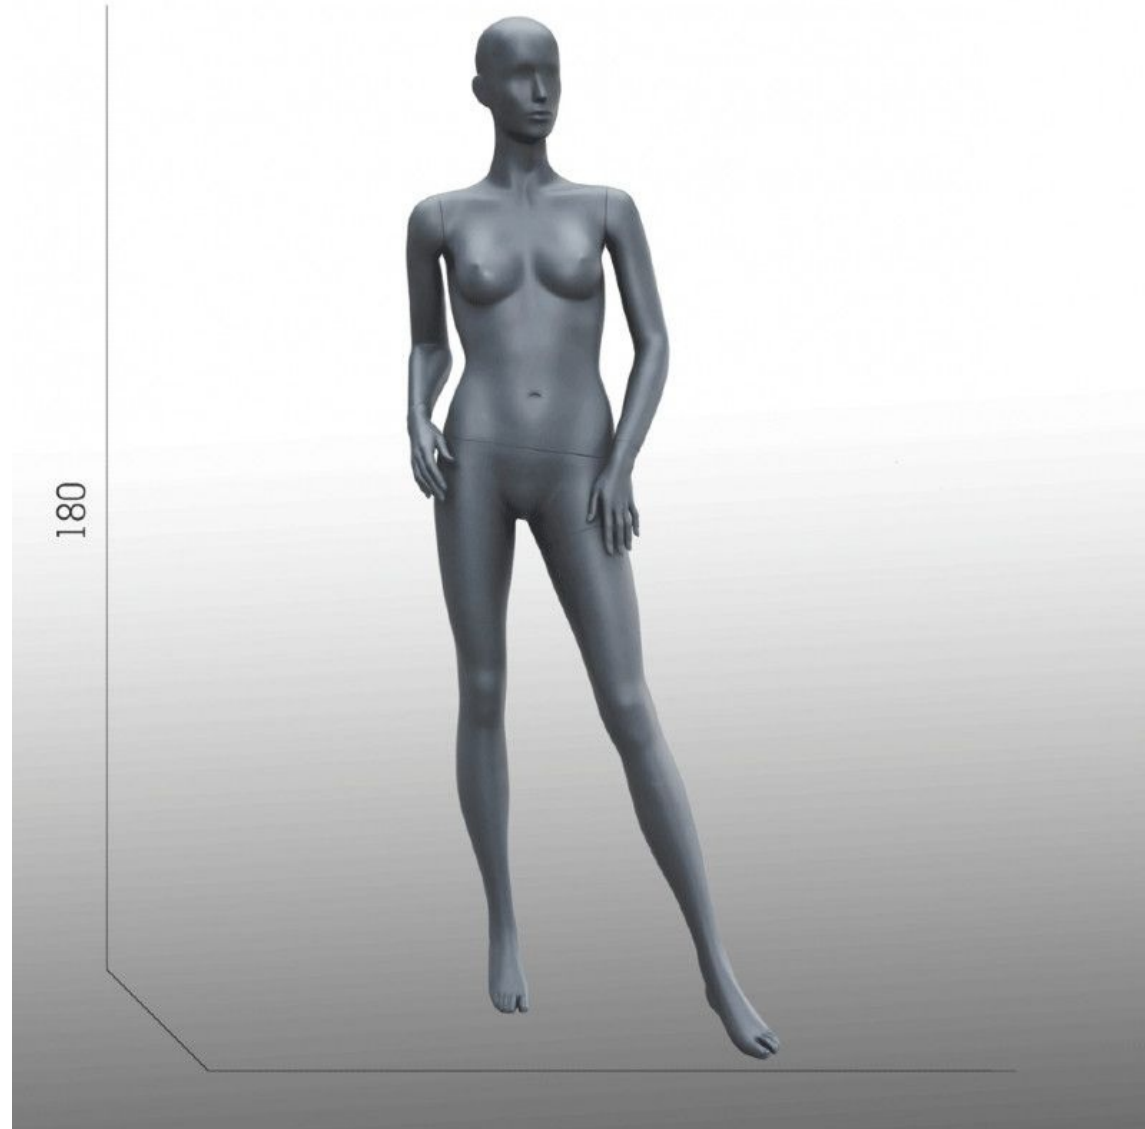

Abstract women mannequin grey with hands on hips

Mannequin abstract

339.00 €Ex VAT

FEATURES

Brand	Mannequins vitrine
Base	Round glass
Fitting	Calf
Color	Gris
Ref	man-vit-fem-3129
ID	3129
Delivery schedule	5-10 working days
Category	Mannequin abstract
Type	Mannequins

DETAIL

Abstract woman mannequin available in stock and fast delivery. The window women mannequin is suitable for all types of clothing collections, with her leg forward mannequin to a unique pose and that highlights your clothes. Model woman with abstract head measures 180 cm in height.

DESCRIPTION

Mannequin window femme grey with grey abstract head, ideal for the exhibition in the showcase it will highlight your clothing collections. **The display abstract mannequin woman**, is timeless it adapts to any type of showroom or shop. **Window women mannequin**, allows to display your clothes both in the shop window and inside the store. **This female model** is 180 cm tall, and 89 cm hip, the display mannequin corresponds to a French waist 36-38.