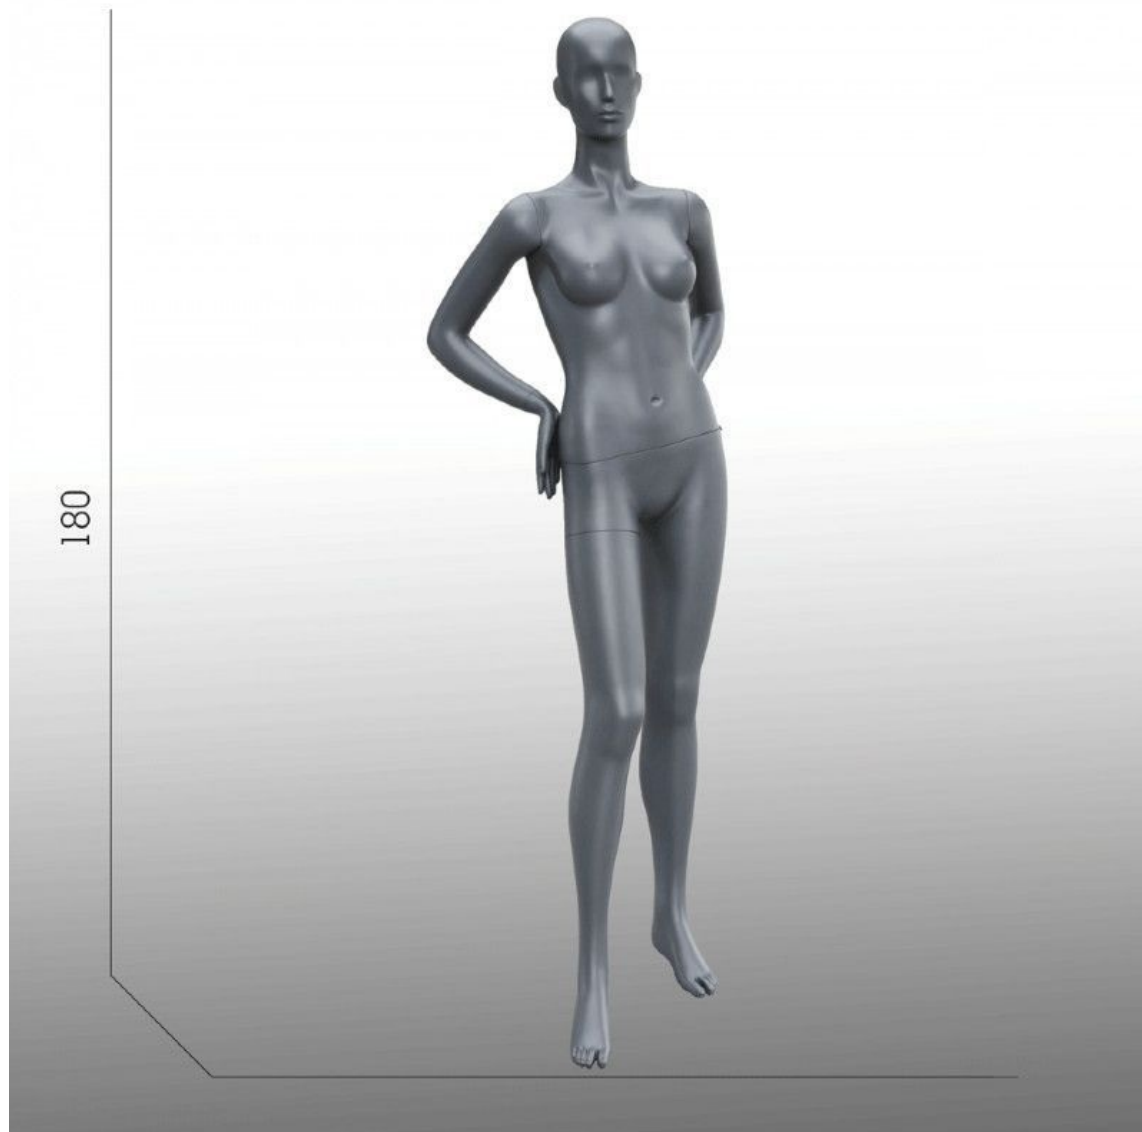

Abstract women mannequin grey 345.00 €Ex VAT

Mannequin abstract

FEATURES

Brand	Mannequins vitrine
Base	Round glass
Fitting	Calf
Color	Gris
Ref	man-vit-fem-3125
ID	3125
Delivery schedule	5-10 working days
Category	Mannequin abstract
Type	Mannequins

DETAIL

Abstract woman mannequin available in stock and fast delivery. This grey women's window mannequin will showcase your collections, with its unique and modern color. The exhibition mannequin is perfect for the exhibition in the showcase but also in the showroom. Mannequin woman abstract head, with hands on stylized hip and gray.

DESCRIPTION

Mannequin window woman with abstract head and hands on hip. One of the legs of the **abstract mannequin** is semi-folded. **This women's display mannequin**, measures 180cm and the hip waists is 89 cm. **The abstract female mannequin** corresponds to a French size 36-38. **The women's window mannequin with abstract head** is ideal for showing off your collections in the windows of your boutiques or showroom, but the female mannequin can be placed in a shop as well. **This exhibition mannequin** is modern and stylized, it adapts to any business with its **timeless** gray color.

Abstract women mannequin grey