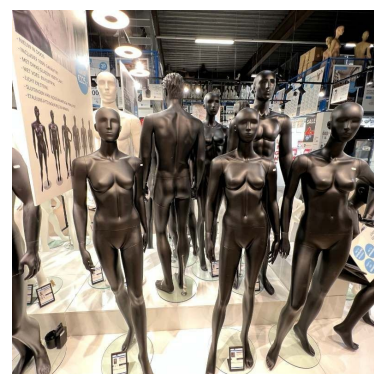

Abstract female mannequin hand on hip 249.00 € Ex VAT
Mannequin abstract - 25.00 % 332.00

FEATURES

Brand	Mannequins vitrine
Base	Round glass
Fitting	Double fixing
Color	Blanc
Ref	man-fem-abs-1871
ID	1871
Delivery schedule	1-5 working days
Category	Mannequin abstract
Type	Mannequins

DETAIL

Dimensions of this female mannequin abstract head

- Height 182 cm
- Chest 87 cm
- Size 63 cm
- Hip 85 cm
- Shoes 38
- 7cm heel

Mannequin shopping offers all that is necessary for the layout of your stores, from the manikin to your packaging.

Several ranges are available in promotions on our portal: presentation

DESCRIPTION

An abstract female mannequin in white color for showcase on a base with round glass base. This mannequin showcase woman has a double fixation for more stability. This mannequin showcase woman approaches a standing posture, ideal for a lifestyle effect, casual and casual showcase. Simple to place in showcase or store back shop if needed because it takes up little space. Little clutter, minimalist trend with impeccable detailed finishes.

Height 182 cm
Chest 87 cm
Size 63 cm
Hip 85 cm
Shoes 38
7cm heel

Mannequin shopping offers all that is necessary for the layout of your stores, from the manikin to your packaging.

Several ranges are available in promotions on our portal: presentation mannequins men, women, children, busts and torsos, lighting of shop, hangers and carrying.