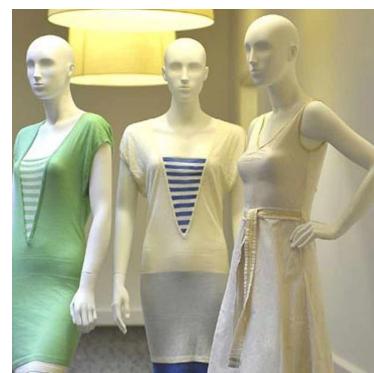

Abstract female mannequin hand on hip 249.00 € Ex VAT
Mannequin abstract - 25.00 % 332.00

FEATURES

Brand	Mannequins vitrine
Base	Round glass
Fitting	Double fixing
Color	Blanc
Ref	man-fem-abs-1871
ID	1871
Delivery schedule	1-5 working days
Category	Mannequin abstract
Type	Mannequins

DETAIL

Dimensions of this female mannequin abstract head

- Height 182 cm
- Chest 87 cm
- Size 63 cm
- Hip 85 cm
- Shoes 38
- 7cm heel

Mannequin shopping offers all that is necessary for the layout of your stores, from the manikin to your packaging.

Several ranges are available in promotions on our portal: presentation

DESCRIPTION

An abstract female mannequin in white color for showcase on a base with round glass base. This mannequin showcase woman has a double fixation for more stability. This mannequin showcase woman approaches a standing posture, ideal for a lifestyle effect, casual and casual showcase. Simple to place in showcase or store back shop if needed because it takes up little space. Little clutter, minimalist trend with impeccable detailed finishes.

Abstract female mannequin hand on hip