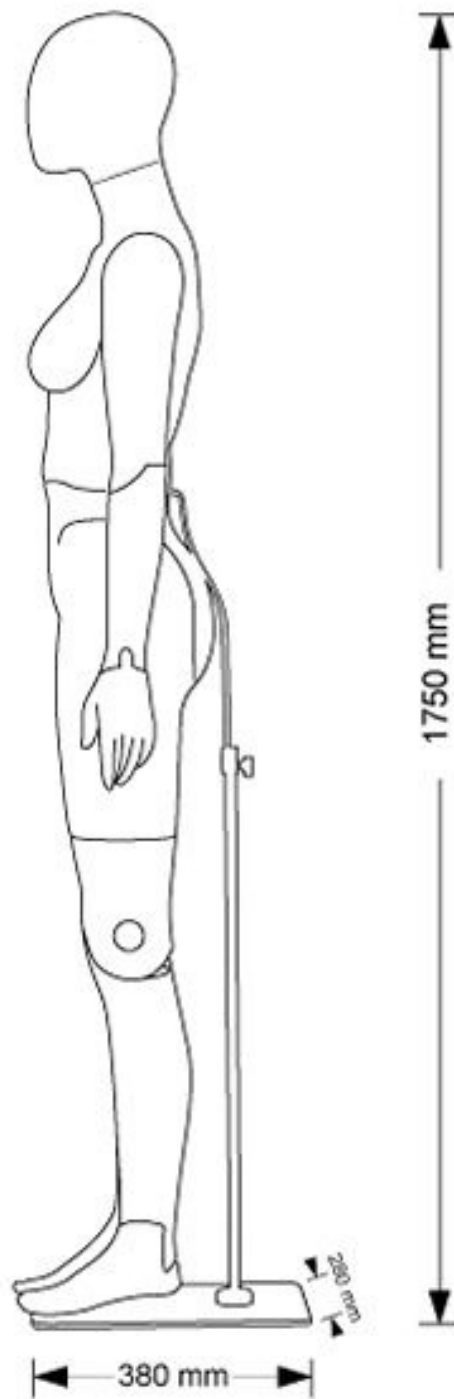

FEATURES

Brand	Mannequins vitrine
Base	Square metal
Fitting	Buttock
Color	Gris
Ref ID	man-fle-col-2803 2803
Delivery schedule	1-5 working days
Category	Flexible display mannequins
Type	Mannequins

DETAIL

This window mannequin is also available in black and abstract head.

The dimensions of this articulated flexible manikin

Height 175 cm

Chest 85 cm,

Shoulder width 40 cm,

Waist 64 cm,

Circumference shoulders 96 cm

Flexible mannequin grey color abstract face

Flexible display mannequins - Photo n° 3

Carton dimensioni:

DESCRIZIONE DESCRIPTION	MISURE MEASURE cm