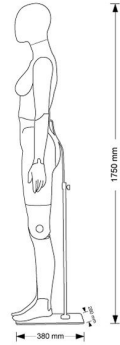

Flexible mannequin grey color abstract face **590.00 €Ex VAT** Flexible display mannequins

FEATURES

Brand	Mannequins vitrine
Base	Square metal
Fitting	Buttock
Color	Gris
Ref	man-fle-col-2803
ID	2803
Delivery schedule	1-5 working days
Category	Flexible display mannequins
Type	Mannequins

DETAIL

This window mannequin is also available in black and abstract head.

The dimensions of this articulated flexible manikin

Height 175 cm

Chest 85 cm,

Shoulder width 40 cm,

Waist 64 cm,

Circumference shoulders 96 cm

DESCRIPTION

Female flexible mannequins display foam, this mannequin woman **articulated** gray EPP (polypropylene foam) with head and cap interchangeable adjustable base black 280x380 mm.

Carton dimensions:

Magnetic hooks - Recyclable - High cut - Light weight - Shock resistant

Mannequin flexible woman head abstract in gray foam, mannequin in gray finish.

This **flexible female mannequin** will be ideal for creating dynamic presentations and moving schemes in your stores, showroom and popup store.

Flexible mannequin grey color abstract face