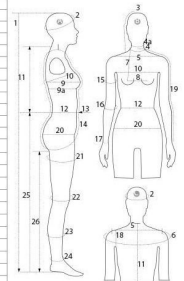

Flexible mannequin grey color abstract face **590.00 €Ex VAT** Flexible display mannequins

FEATURES

Brand	Mannequins vitrine
Base	Square metal
Fitting	Buttock
Color	Gris
Ref	man-fle-col-2803
ID	2803
Delivery schedule	1-5 working days
Category	Flexible display mannequins
Type	Mannequins

DETAIL

This window mannequin is also available in black and abstract head.

The dimensions of this articulated flexible manikin

Height 175 cm

Chest 85 cm,

Shoulder width 40 cm,

Waist 64 cm,

Circumference shoulders 96 cm

DESCRIPTION

Female flexible mannequins display foam, this mannequin woman **articulated** gray EPP (polypropylene foam) with head and cap interchangeable adjustable base black 280x380 mm.

Carton dimensions:

Magnetic hooks - Recyclable - High cut - Light weight - Shock resistant

Mannequin flexible woman head abstract in gray foam, mannequin in gray finish.

This **flexible female mannequin** will be ideal for creating dynamic presentations and moving schemes in your stores, showroom and popup store.

Flexible mannequin grey color abstract face