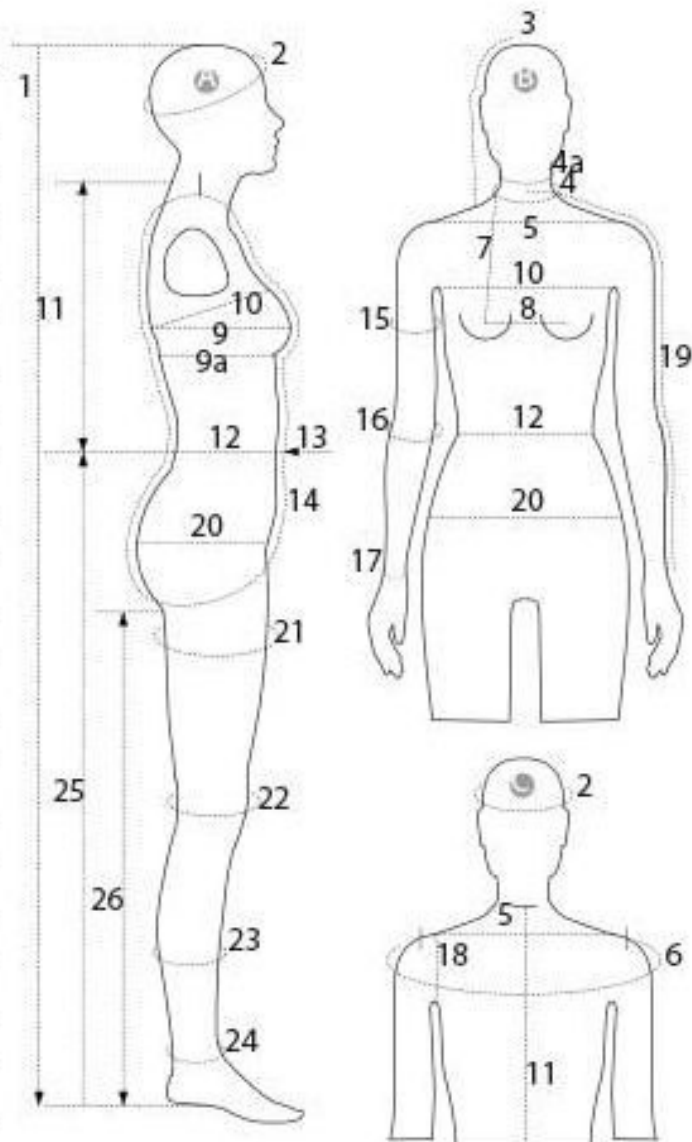

DETAIL

This window mannequin is also available in black and abstract head.

The dimensions of this articulated flexible manikin

Height 175 cm

Chest 85 cm,

Shoulder width 40 cm,

Waist 64 cm,

Circumference shoulders 96 cm

Flexible mannequin grey color abstract face

Flexible display mannequins - Photo n° 3

Carton dimensioni:

DESCRIZIONE DESCRIPTION	MISURE MEASURE cm

1	STATURA / size	175
2	CIRCONFERENZA TESTA / head width	53
3	GIRO CAPPuccio / hood hole	31
4	CIRCONFERENZA COLLO BASSO / neck low	37
4a	CIRCONFERENZA COLLO ALTO / neck up	31
5	LARGHEZZA SPALLE / shoulder width	40
6	CIRCONFERENZA SPALLE /shoulders circumference	96
7	ALTEZZA SENO / breast height	26
8	DISTANZA SENO/ breast distance	18
9	CIRCONFERENZA SENO / breast width	85
9a	CIRCONFERENZA SOTTOSENO / under breast width	72
10	CIRCONFERENZA TORACE / chest	82
11	LUNGHEZZA SCHIENA DIETRO / back lenght behind	40
12	CIRCONFERENZA VITA / waist width	64
13	ALTEZZA PUNTO VITA DAVANTI MEZZO COLLO height from neck to the waist	44
14	TRONCO / torso lenght	156
15	CIRCONFERENZA BRACCIO / arm width	26
16	CIRCONFERENZA GOMITO /elbow width	23
17	CIRCONFERENZA POLSO / wrist width	15
18	GIRO MANICA /armhole	41
19	LUNGHEZZA MANICA / sleeve from center neck	78
20	CIRCONFERENZA BACINO / hips width	92
21	CIRCONFERENZA COSCIA / thigh width	52
22	CIRCONFERENZA GINOCCHIO / knee width	36
23	CIRCONFERENZA POLPACCIO / Calf width	31
24	CAVIGLIA / Ankle	21
25	LUNGHEZZA FIANCO / length from hip to feet	110
26	INTERNO GAMBA / inseam lenght	83

This window mannequin is also available in black and abstract head.

[The dimensions of this articulated flexible manikin](#)

Height 175 cm

Chest 85 cm,

Shoulder width 40 cm,

Waist 64 cm,

Circumference shoulders 96 cm