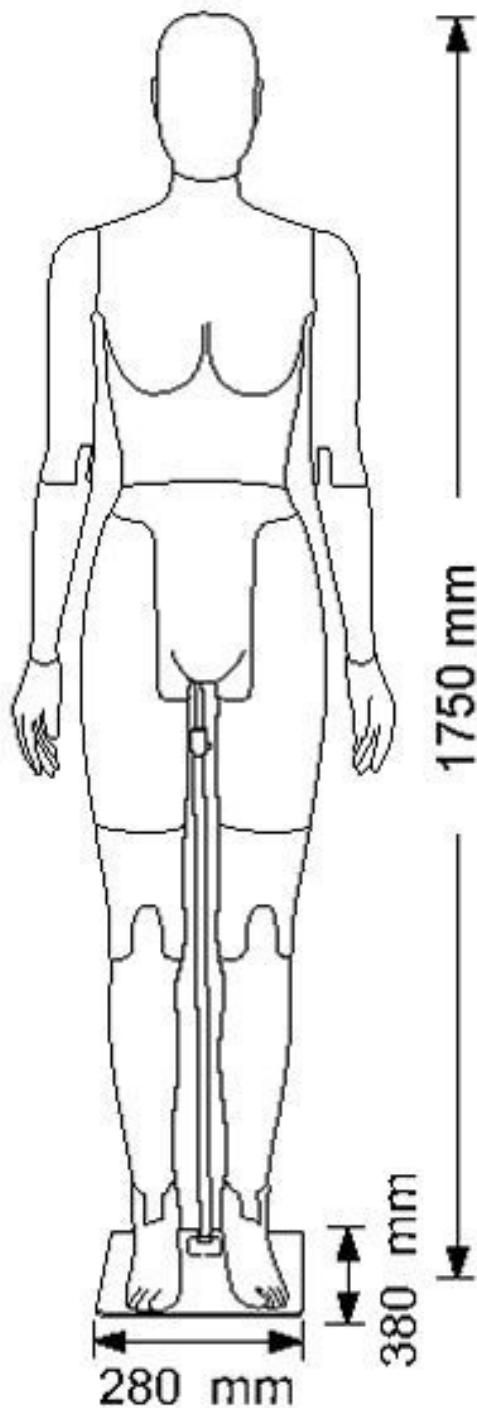

FEATURES

Brand	Mannequins vitrine
Base	Square metal
Fitting	Buttock
Color	Gris
Ref	man-de-vit-2711
ID	2711
Delivery schedule	5-10 working days
Category	Flexible display mannequins
Type	Mannequins

DETAIL

This window mannequin with semi abstract face is also available in black and abstract head.

The dimensions of this articulated flexible mannequin are :

Height 175 cm

Chest 85 cm,

Shoulder width 40 cm,

Waist 64 cm,

Circumference shoulders 96 cm

Hips 92 cm.

Flexible mannequin grey color

Flexible display mannequins - Photo n° 3

DESCRIZIONE DESCRIPTION	MISURE MEASURE cm