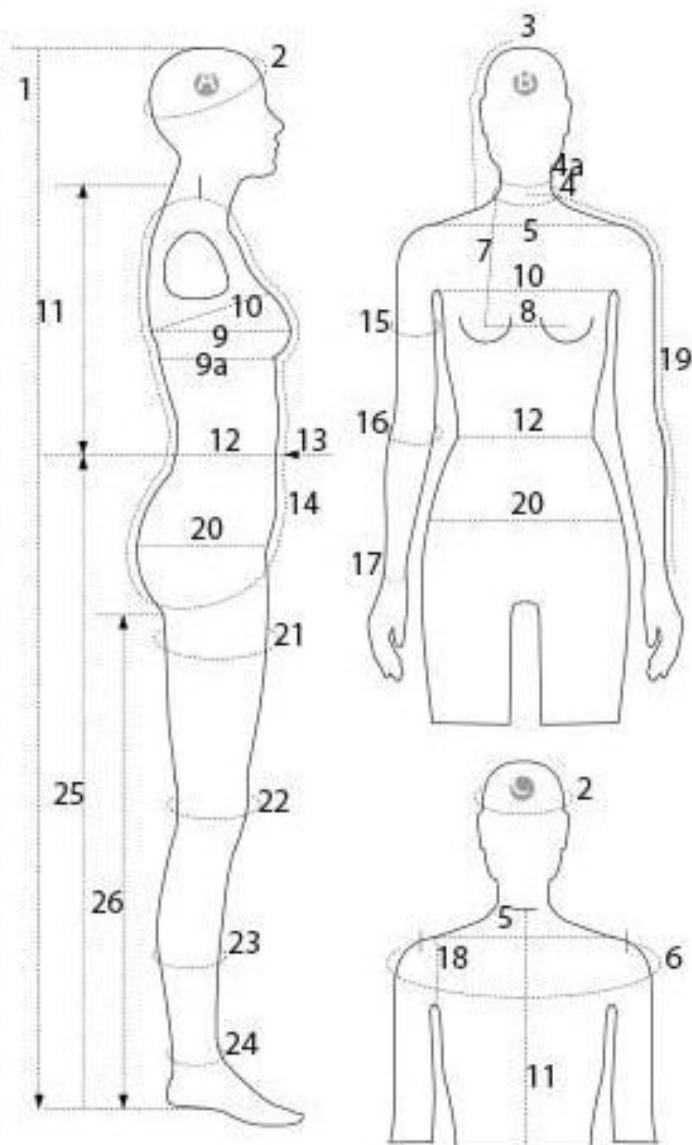

DETAIL

This window mannequin with semi abstract face is also available in black and abstract head.

The dimensions of this articulated flexible mannequin are :

Height 175 cm

Chest 85 cm,

Shoulder width 40 cm,

Waist 64 cm,

Circumference shoulders 96 cm

Hips 92 cm.

Flexible mannequin grey color

Flexible display mannequins - Photo n° 3

DESCRIZIONE DESCRIPTION	MISURE MEASURE cm

1	STATURA / size	175
2	CIRCONFERENZA TESTA / head width	53
3	GIRO CAPPuccio / hood hole	31
4	CIRCONFERENZA COLLO BASSO / neck low	37
4a	CIRCONFERENZA COLLO ALTO / neck up	31
5	LARGHEZZA SPALLE / shoulder width	40
6	CIRCONFERENZA SPALLE /shoulders circumference	96
7	ALTEZZA SENO / breast height	26
8	DISTANZA SENO/ breast distance	18
9	CIRCONFERENZA SENO / breast width	85
9a	CIRCONFERENZA SOTTOSENO / under breast width	72
10	CIRCONFERENZA TORACE / chest	82
11	LUNGHEZZA SCHIENA DIETRO / back lenght behind	40
12	CIRCONFERENZA VITA / waist width	64
13	ALTEZZA PUNTO VITA DAVANTI MEZZO COLLO height from neck to the waist	44
14	TRONCO / torso lenght	156
15	CIRCONFERENZA BRACCIO / arm width	26
16	CIRCONFERENZA GOMITO /elbow width	23
17	CIRCONFERENZA POLSO / wrist width	15
18	GIRO MANICA /armhole	41
19	LUNGHEZZA MANICA / sleeve from center neck	78
20	CIRCONFERENZA BACINO / hips width	92
21	CIRCONFERENZA COSCIA / thigh width	52
22	CIRCONFERENZA GINOCCHIO / knee width	36
23	CIRCONFERENZA POLPACCIO / Calf width	31
24	CAVIGLIA / Ankle	21
25	LUNGHEZZA FIANCO / length from hip to feet	110
26	INTERNO GAMBA / inseam lenght	83

This window mannequin with semi abstract face is also available in black and abstract head.

The dimensions of this articulated flexible mannequin are :

Height 175 cm

Chest 85 cm,

Shoulder width 40 cm,

Waist 64 cm,