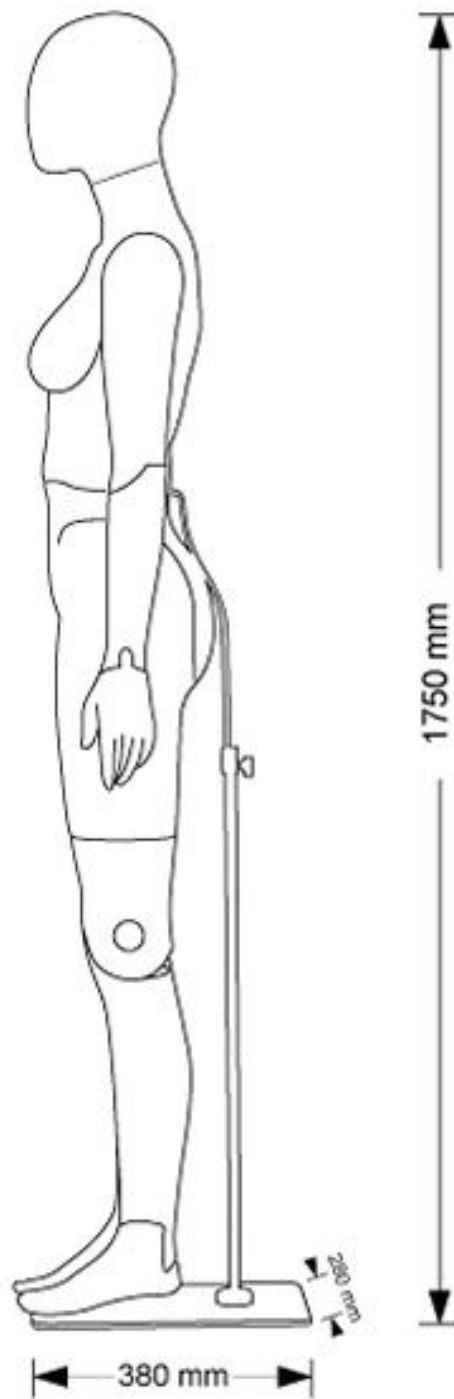

## Flexible display mannequins

DESCRIZIONE / DESCRIPTION	VALORI / VALUES
1 STATURA / size	175
2 CIRCONFERENZA TESTA / head width	48
3 GIRO CAPPUCCIO / hood hole	51
4 CIRCONFERENZA COLLO BASSO / neck low	37
4a CIRCONFERENZA COLLO ALTO / neck up	51
5 LUNGHEZZA SPALLE / shoulder width	40
6 CIRCONFERENZA SPALLE / shoulder circumference	96
7 ALTEZZA SENO / breast height	56
8 DISTANZA SENO / breast distance	38
9 CIRCONFERENZA SENO / breast width	80
9a CIRCONFERENZA SOTTOSENO / under breast width	72
10 CIRCONFERENZA TORACE / chest	82
11 LUNGHEZZA SCHIALLA DRETTO / back length behind	40
12 CIRCONFERENZA VITA / waist width	64
13 ALTEZZA PUNTO VITA QUANTO MEZZO COLLO / height from top of head	44
14 TRONCO / torso length	106
15 CIRCONFERENZA BRACCIO / arm width	26
16 CIRCONFERENZA SPOMTO / sleeve width	23
17 CIRCONFERENZA POLSO / wrist width	16
18 GIRO MANICA / armhole	41
18a LUNGHEZZA MANICA / sleeve from center neck	79
19 CIRCONFERENZA ALCRO / hip width	40
21 CIRCONFERENZA CUBITA / thigh width	52
22 CIRCONFERENZA ANGOCCIO / knee width	36
23 CIRCONFERENZA POLPACCIO / calf width	31
24 GAMBINO / ankle	21
25 LUNGHEZZA FIANCO / length from hip to foot	103
26 INTERNO GAMBIA / inners length	83

### DETAIL

This female window mannequin is also available in black and semi abstract head.

The dimensions of this articulated female flexible mannequins with abstract face and bottom fitting:

Height 175 cm

Chest 85 cm,

Shoulder width 40 cm,

Waist 64 cm,

Arm circumference shoulder 36 cm,

Hip 92 cm

Flexible mannequin abstract face and black color

Flexible display mannequins - Photo n° 2

Chest 85 cm,

Shoulder width 40 cm,

Waist 64 cm,

Upper arm circumference 36 cm,

Hip 92 cm

**Flexible mannequin abstract face and black color**

**Flexible display mannequins - Photo n° 3**

DESCRIZIONE DESCRIPTION	MISURE MEASURE cm