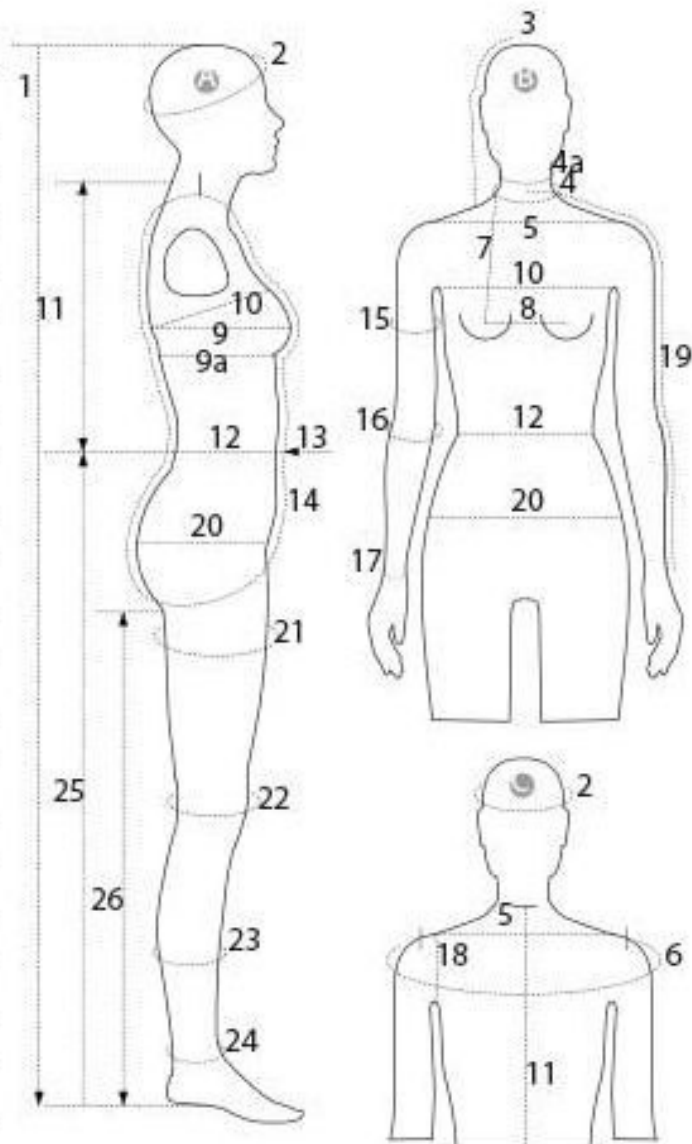

## DETAIL

This female window mannequin is also available in black and semi abstract head.

The dimensions of this articulated female flexible mannequins with abstract face and bottom fitting:

Height 175 cm

Chest 85 cm,

Shoulder width 40 cm,

Waist 64 cm,

Upper arm circumference 36 cm,

Hip 92 cm

**Flexible mannequin abstract face and black color**

**Flexible display mannequins - Photo n° 3**

DESCRIZIONE DESCRIPTION	MISURE MEASURE cm

1	STATURA / size	175
2	CIRCONFERENZA TESTA / head width	53
3	GIRO CAPPuccio / hood hole	31
4	CIRCONFERENZA COLLO BASSO / neck low	37
4a	CIRCONFERENZA COLLO ALTO / neck up	31
5	LARGHEZZA SPALLE / shoulder width	40
6	CIRCONFERENZA SPALLE /shoulders circumference	96
7	ALTEZZA SENO / breast height	26
8	DISTANZA SENO/ breast distance	18
9	CIRCONFERENZA SENO / breast width	85
9a	CIRCONFERENZA SOTTOSENO / under breast width	72
10	CIRCONFERENZA TORACE / chest	82
11	LUNGHEZZA SCHIENA DIETRO / back lenght behind	40
12	CIRCONFERENZA VITA / waist width	64
13	ALTEZZA PUNTO VITA DAVANTI MEZZO COLLO height from neck to the waist	44
14	TRONCO / torso lenght	156
15	CIRCONFERENZA BRACCIO / arm width	26
16	CIRCONFERENZA GOMITO /elbow width	23
17	CIRCONFERENZA POLSO / wrist width	15
18	GIRO MANICA /armhole	41
19	LUNGHEZZA MANICA / sleeve from center neck	78
20	CIRCONFERENZA BACINO / hips width	92
21	CIRCONFERENZA COSCIA / thigh width	52
22	CIRCONFERENZA GINOCCHIO / knee width	36
23	CIRCONFERENZA POLPACCIO / Calf width	31
24	CAVIGLIA / Ankle	21
25	LUNGHEZZA FIANCO / length from hip to feet	110
26	INTERNO GAMBA / inseam lenght	83