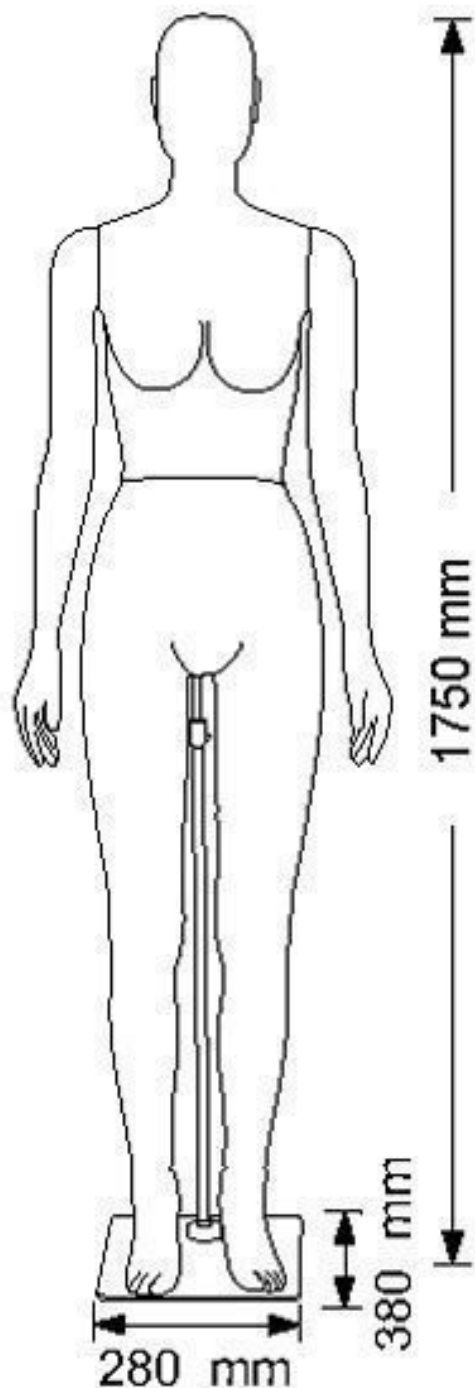

FEATURES

Brand	Mannequins vitrine
Base	Metal rectangle
Fitting	Buttock
Color	Gris
Ref	man-fle-fem-2810
ID	2810
Delivery schedule	1-5 working days
Category	Flexible display mannequins
Type	Mannequins

DETAIL

Give rhythms to your windows thanks to these flexible female mannequins in expanded foam.

Mannequins Shopping is the supplier of professionals clothing stores, indispensable products to complete the layout of your shop and the layout of your business, in highlighting the flagship products of each of your collections and give life to your staging of windows, at prices always cheaper.

flexible female mannequin grey fabric

Flexible display mannequins - Photo n° 3