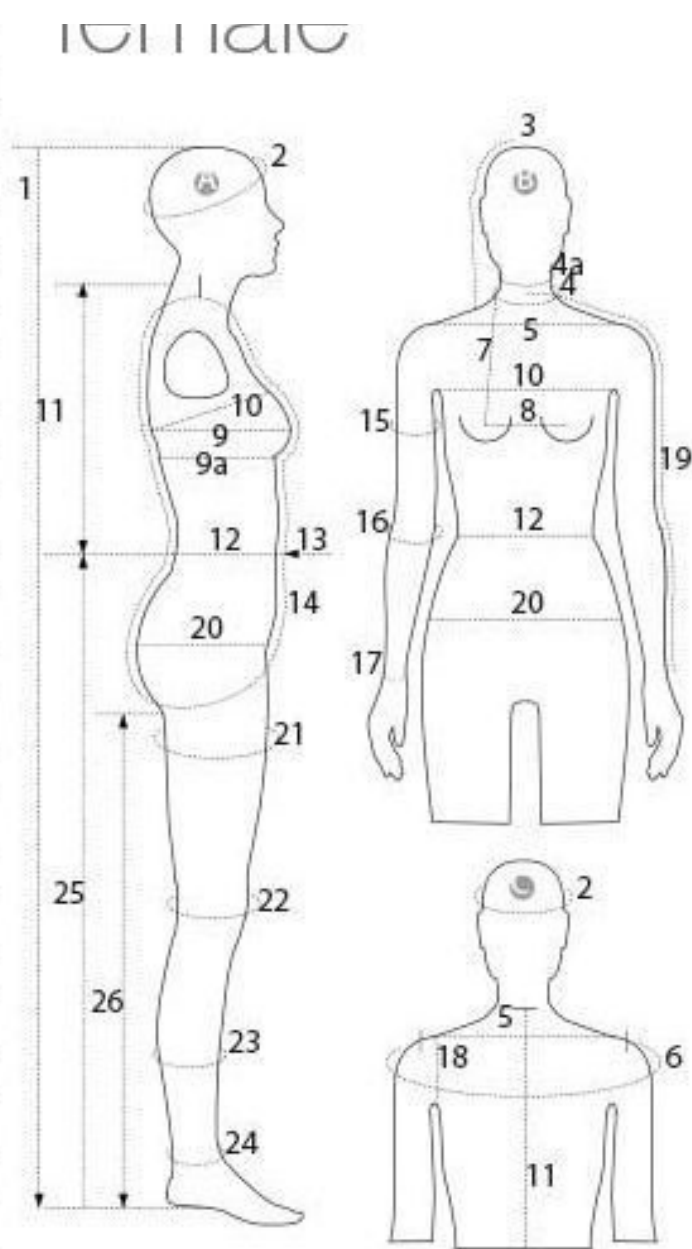

FEATURES

Brand	Mannequins vitrine
Base	Metal rectangle
Fitting	Buttock
Color	Gris
Ref	man-file-fem-2810
ID	2810
Delivery schedule	1-5 working days
Category	Flexible display mannequins
Type	Mannequins

DETAIL

flexible female mannequin grey fabric

Flexible display mannequins - Photo n° 3

FEATURES

Brand	Mannequins vitrine
Base	Metal rectangle
Fitting	Buttock
Color	Gris
Ref	man-fle-fem-2810
ID	2810
Delivery schedule	1-5 working days
Category	Flexible display mannequins
Type	Mannequins

flexible female mannequin grey fabric

Flexible display mannequins - Photo n° 4

	DESCRIZIONE DESCRIPTION	MISURE MEASURE cm
1	STATURA / size	175
2	CIRCONFERENZA TESTA / head width	54

livelymen volo
female

3	GIRO CAPPUCCIO / hood hole	31
4	CIRCONFERENZA COLLO BASSO / neck low	37
4a	CIRCONFERENZA COLLO ALTO / neck up	31
5	LARGHEZZA SPALLE / shoulder width	40
6	CIRCONFERENZA SPALLE /shoulders circumference	96
7	ALTEZZA SENO / breast height	26
8	DISTANZA SENO/ breast distance	18
9	CIRCONFERENZA SENO / breast width	85
9a	CIRCONFERENZA SOTTOSENO / under breast width	72
10	CIRCONFERENZA TORACE / chest	82
11	LUNGHEZZA SCHIENA DIETRO / back lenght behind	40
12	CIRCONFERENZA VITA / waist width	64
13	ALTEZZA PUNTO VITA DAVANTI MEZZO COLLO height from neck to the waist	44
14	TRONCO / torso lenght	156
15	CIRCONFERENZA BRACCIO / arm width	26
16	CIRCONFERENZA GOMITO /elbow width	23
17	CIRCONFERENZA POLSO / wrist width	15
18	GIRO MANICA /armhole	41
19	LUNGHEZZA MANICA / sleeve from center neck	78
20	CIRCONFERENZA BACINO / hips width	92
21	CIRCONFERENZA COSCIA / thigh width	52
22	CIRCONFERENZA GINOCCHIO / knee width	36
23	CIRCONFERENZA POLPACCIO / Calf width	31
24	CAVIGLIA / Ankle	21
25	LUNGHEZZA FIANCO / length from hip to feet	110
26	INTERNO GAMBA / inseam lenght	83

FEATURES

Brand	Mannequins vitrine
Base	Metal rectangle
Fitting	Buttock
Color	Gris
Ref ID	man-fle-fem-2810 2810
Delivery schedule	1-5 working days
Category	Flexible display mannequins
Type	Mannequins

DETAIL