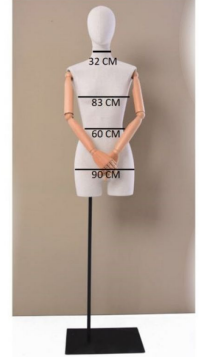

Female fabric bust with arms and head on square base

Vintage bust

305.00 €Ex VAT

FEATURES

Brand	Bust shopping
Base	Square metal
Fitting	Calf
Color	Ivoire
Ref	bus-tis-fem-3839
ID	3839
Delivery schedule	1-5 working days
Category	Vintage bust
Type	Mannequin busts

DETAIL

Ideal for showcasing your women's clothing in your store or showroom. Make your retail space a place of inspiration with this mannequin bust, a real retail asset.

Dimensions: Shoulders: 32 cm Chest: 83 cm Waist: 60 cm Hips: 90 cm

DESCRIPTION

Fabric Female Bust with Arms and Head on Square Base Discover our **fabric mannequin bust** for an elegant presentation in your shop. This mannequin with arms and head offers an exceptional display of women's clothing, ideal for **store fittings** in the **retail sector**. The design on a square base ensures stability and style. The fine details highlight the quality of the fabrics. Perfect for showcasing your latest collections and grabbing customers' attention. Features: