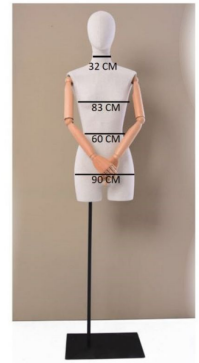

Female fabric bust on tripod base **214.00 €Ex VAT**

Vintage bust

FEATURES

Brand	Bust shopping
Base	Metal tripod
Fitting	Calf
Color	Ivoire
Ref	bus-tis-fem-3831
ID	3831
Delivery schedule	1-5 working days
Category	Vintage bust
Type	Mannequin busts

DETAIL

Features:

- **Soft Fabric Design:**The quality fabric on the women's fabric base creates a comfortable surface
- **Styled Tripod Base:** The tripod base offers optimal stability while adding a contemporary touch to your display space.
- **Easy Assembly:** Supplied with simple instructions, assembly is quick for immediate use of this women's fabric bust
- **Polyvalence of Use:** Perfect for clothing boutiques, sewing workshops, and art presentations.

DESCRIPTION

Sublimate your creations with our **women's fabric bust** on tripod base. Combining the comfort of fabric with the stability of a tripod base, this bust offers an elegant and modern presentation for your garments. Dimensions:

• Neck: 32 cm	Packaging content:	• 1 x Fabric bust woman	Highlight your collection with our woman's fabric bust
• Shoulders: 42 cm		• 1 x Tripod base	
• Chest: 82 cm			
• Waist: 63 cm			

Female fabric bust on tripod base