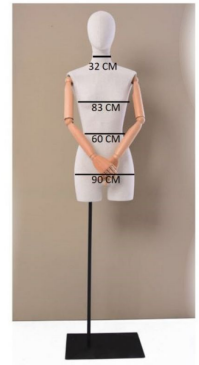

Female fabric bust on square base **283.00 €Ex VAT** Vintage bust

FEATURES

| | |
|--------------------------|------------------|
| Brand | Bust shopping |
| Base | Square metal |
| Fitting | Calf |
| Color | Ivoire |
| Ref | bus-tis-fem-3830 |
| ID | 3830 |
| Delivery schedule | |
| Category | Vintage bust |
| Type | Mannequin busts |

DETAIL

Features:

- **Soft Fabric Design:**The quality fabric of the women's fabric bust creates a comfortable surface
- **Stable Square Base:** The square base offers optimal stability while adding a modern touch to your presentation space.
- **AEasy Assembly:** Supplied with simple instructions, assembly is quick for immediate use of the women's fabric bust
- **Polyvalence of Use:** Perfect for clothing boutiques, sewing workshops, and art presentations.

DESCRIPTION

Discover the elegance and simplicity of our **women's fabric bust** on a square base. This **women's bust** offers a refined presentation of your creations while maintaining a sleek aesthetic with a square base.Dimensions:

- | | | | |
|--------------------|--------------------|---|--|
| • Neck: 32 cm | Packaging content: | • 1 x Female fabric bust on square base | women's fabric bust |
| • Shoulders: 42 cm | | • 1 x Square base | |
| • Chest: 82 cm | | | Opt for an elegant presentation with our |
| • Waist: 63 cm | | | |