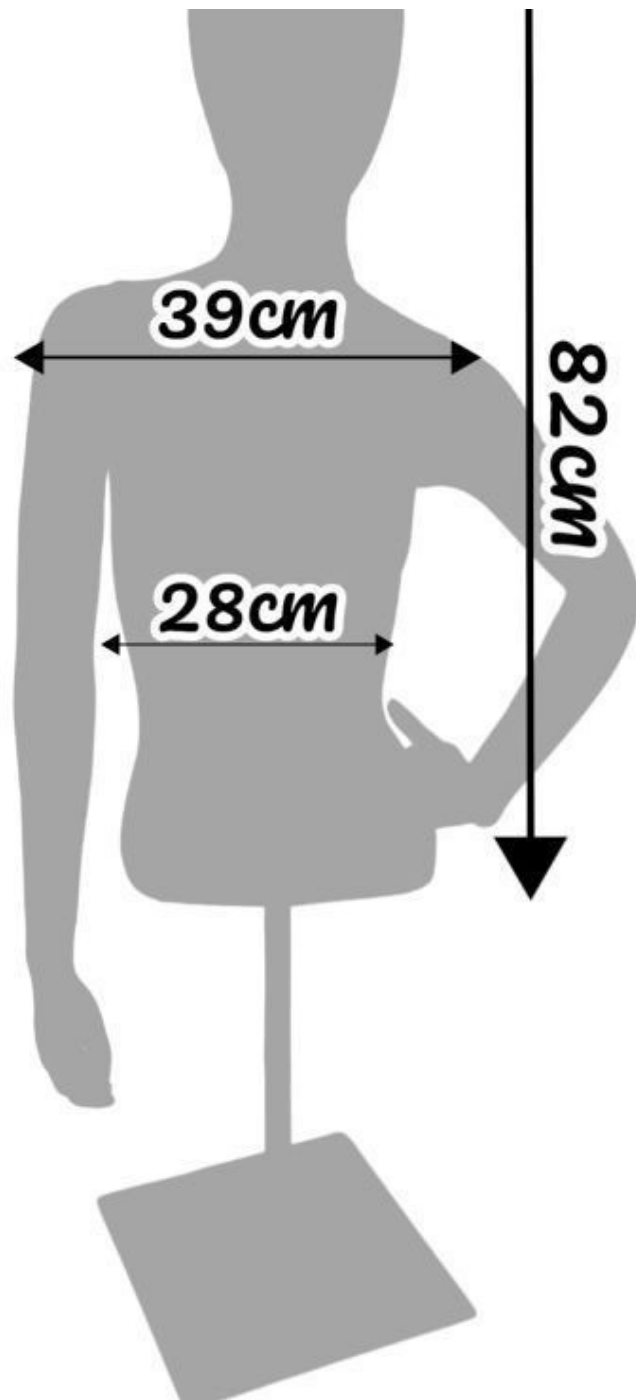

DESCRIPTION

Women's Torso 1/2 Blue - Square Metal Base Sublimate your **window mannequins** with this perfectly sized Torso 1/2 woman. With a Length of 130 CM, Shoulder of 51CM, Chest of 98CM and Waist of 76 CM, this outfit is a centrepiece for any **store layout**. **Elegance and Presentation** This Torso 1/2 in blue offers a sturdy square metal base, ideal for your **retail business**. Its precise measurements allow you to showcase your garments in style, drawing eyeballs to your collections. **Quality and practicality** Designed to integrate perfectly with your **store equipment**, this Torso offers not only impeccable presentation but also ease of use. Its metal base ensures optimum stability, while the Torso's dimensions make it adaptable to a

Blue 1/2 woman torso with square metal base

- Length: 130 CM
- Shoulder: 51 CM

Vintage bust - Photo n° 1

- Shoulder: 31 CM
- Chest: 42 CM
- Waist: 76 CM

FEATURES

DETAIL

| | |
|--------------------------|------------------|
| Brand | Bust shopping |
| Base | Square metal |
| Fitting | |
| Ref | tor-2-fem-3876 |
| ID | 3876 |
| Delivery schedule | 1-5 working days |
| Category | Vintage bust |
| Type | Mannequin busts |

Blue 1/2 woman torso with square metal base

Vintage bust - Photo n° 2

FEATURES

| | |
|--------------------------|------------------|
| Brand | Bust shopping |
| Base | Square metal |
| Fitting | |
| Ref | tor-2-fem-3876 |
| ID | 3876 |
| Delivery schedule | 1-5 working days |
| Category | Vintage bust |
| Type | Mannequin busts |

DETAIL

Blue 1/2 woman torso with square metal base
Vintage bust - Photo n° 3

FEATURES

DETAIL

| | |
|--------------------------|------------------|
| Brand | Bust shopping |
| Base | Square metal |
| Fitting | |
| Ref | tor-2-fem-3876 |
| ID | 3876 |
| Delivery schedule | 1-5 working days |
| Category | Vintage bust |
| Type | Mannequin busts |