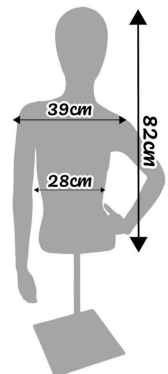

Blue 1/2 woman torso with square metal base **150.00 €Ex VAT** Vintage bust

FEATURES

DETAIL

| | |
|--------------------------|------------------|
| Brand | Bust shopping |
| Base | Square metal |
| Fitting | |
| Ref | tor-2-fem-3876 |
| ID | 3876 |
| Delivery schedule | 1-5 working days |
| Category | Vintage bust |
| Type | Mannequin busts |

DESCRIPTION

Women's Torso 1/2 Blue - Square Metal Base Sublimate your **window mannequins** with this perfectly sized Torso 1/2 woman. With a Length of 130 CM, Shoulder of 51CM, Chest of 98CM and Waist of 76 CM, this outfit is a centrepiece for any **store layout**. **Elegance and Presentation** This Torso 1/2 in blue offers a sturdy square metal base, ideal for your **retail business**. Its precise measurements allow you to showcase your garments in style, drawing eyeballs to your collections. **Quality and practicality** Designed to integrate perfectly with your **store equipment**, this Torso offers not only impeccable presentation but also ease of use. Its metal base ensures optimum stability, while the Torso's dimensions make it adaptable to a

Blue 1/2 woman torso with square metal base

- Length: 130 CM
- Shoulder: 51 CM

Vintage bust - Photo n° 1

- Shoulder: 31 CM
- Chest: 42 CM
- Waist: 76 CM

FEATURES

DETAIL

| | |
|--------------------------|------------------|
| Brand | Bust shopping |
| Base | Square metal |
| Fitting | |
| Ref | tor-2-fem-3876 |
| ID | 3876 |
| Delivery schedule | 1-5 working days |
| Category | Vintage bust |
| Type | Mannequin busts |

Blue 1/2 woman torso with square metal base

Vintage bust - Photo n° 2

FEATURES

| | |
|--------------------------|------------------|
| Brand | Bust shopping |
| Base | Square metal |
| Fitting | |
| Ref | tor-2-fem-3876 |
| ID | 3876 |
| Delivery schedule | 1-5 working days |
| Category | Vintage bust |
| Type | Mannequin busts |