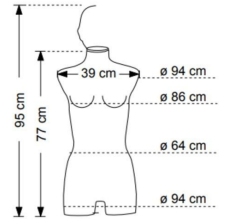

Torso woman elasthanne ivory and wood finish **185.00 €Ex VAT**

Torsos mannequin

FEATURES

Brand	Bust shopping
Base	Square metal
Fitting	
Color	Ivoire
Ref	tor-fem-ela-3204
ID	3204
Delivery schedule	3-4 weeks
Category	Torsos mannequin
Type	Torsos mannequins

DETAIL

The bust of a women's model is ideal for showing off your women's clothing collections. The torso has a chrome finish and the bust hood is made of wood, giving a vintage style to the bust of a female model. Mannequins Shopping offers you a wide collection of female model torso, wooden torso, plastic torso, men's torso, female torso, child torso.

The woman torso is adjustable thanks to the chrome fastener which can measure between 177 cm and 190 cm in height.

The torso itself measures: 77 x 39 cm.

Torso woman elasthanne ivory and wood finish

Torsos mannequin - Photo n° 1

FEATURES

Brand	Bust shopping
Base	Square metal
Fitting	
Color	Ivoire
Ref	tor-fem-ela-3204
ID	3204
Delivery schedule	3-4 weeks
Category	Torsos mannequin
Type	Torsos mannequins

DETAIL

The bust of a women's model is ideal for showing off your women's clothing collections. The torso has a chrome finish and the bust hood is made of wood, giving a vintage style to the bust of a female model. Mannequins Shopping offers you a wide collection of female model torso, wooden torso, plastic torso, men's torso, female torso, child torso.