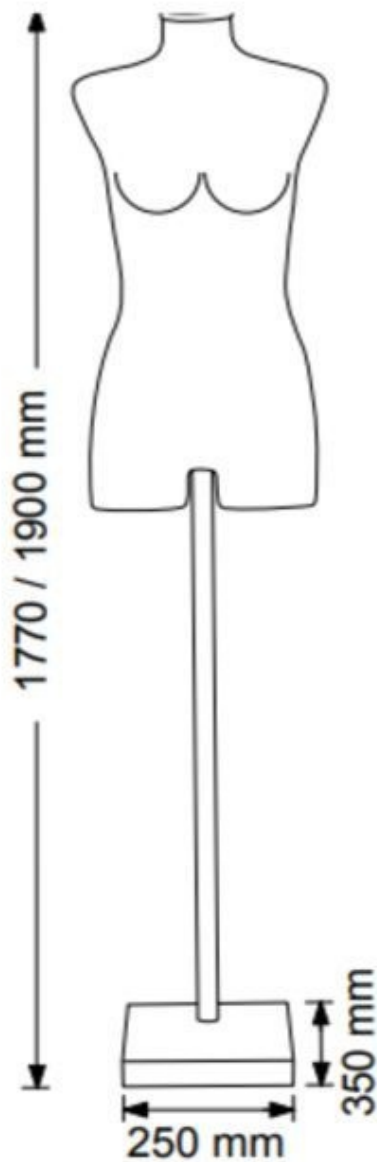

DETAIL

The bust of a women's model is ideal for showing off your women's clothing collections. The torso has a chrome finish and the bust hood is made of wood, giving a vintage style to the bust of a female model. Mannequins Shopping offers you a wide collection of female model torso, wooden torso, plastic torso, men's torso, female torso, child torso.

The woman torso is adjustable thanks to the chrome fastener which can measure between 177 cm and 190 cm in height.

The torso itself measures: 77 x 39 cm.

Torso woman elasthanne ivory and wood finish

Torsos mannequin - Photo n° 1

FEATURES

Brand	Bust shopping
Base	Square metal
Fitting	
Color	Ivoire
Ref	tor-fem-ela-3204
ID	3204
Delivery schedule	3-4 weeks
Category	Torsos mannequin
Type	Torsos mannequins

DETAIL

The bust of a women's model is ideal for showing off your women's clothing collections. The torso has a chrome finish and the bust hood is made of wood, giving a vintage style to the bust of a female model. Mannequins Shopping offers you a wide collection of female model torso, wooden torso, plastic torso, men's torso, female torso, child torso.

Torso woman elasthanne ivory and wood finish

Torsos mannequin - Photo n° 2

FEATURES

Brand	Bust shopping
Base	Square metal
Fitting	
Color	Ivoire
Ref	tor-fem-ela-3204
ID	3204
Delivery schedule	3-4 weeks
Category	Torsos mannequin
Type	Torsos mannequins