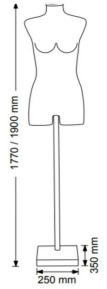

Torso woman elasthanne ivory and wood finish **185.00 €Ex VAT**

Torsos mannequin

FEATURES

Brand	Bust shopping
Base	Square metal
Fitting	
Color	Ivoire
Ref	tor-fem-ela-3204
ID	3204
Delivery schedule	3-4 weeks
Category	Torsos mannequin
Type	Torsos mannequins

DETAIL

The bust of a women's model is ideal for showing off your women's clothing collections. The torso has a chrome finish and the bust hood is made of wood, giving a vintage style to the bust of a female model. Mannequins Shopping offers you a wide collection of female model torso, wooden torso, plastic torso, men's torso, female torso, child torso.

The woman torso is adjustable thanks to the chrome fastener which can measure between 177 cm and 190 cm in height.

The torso itself measures: 77 x 39 cm.

Torso woman elasthanne ivory and wood finish

Torsos mannequin - Photo n° 1

FEATURES

Brand	Bust shopping
Base	Square metal
Fitting	
Color	Ivoire
Ref	tor-fem-ela-3204
ID	3204
Delivery schedule	3-4 weeks
Category	Torsos mannequin
Type	Torsos mannequins

DETAIL

The bust of a women's model is ideal for showing off your women's clothing collections. The torso has a chrome finish and the bust hood is made of wood, giving a vintage style to the bust of a female model. Mannequins Shopping offers you a wide collection of female model torso, wooden torso, plastic torso, men's torso, female torso, child torso.