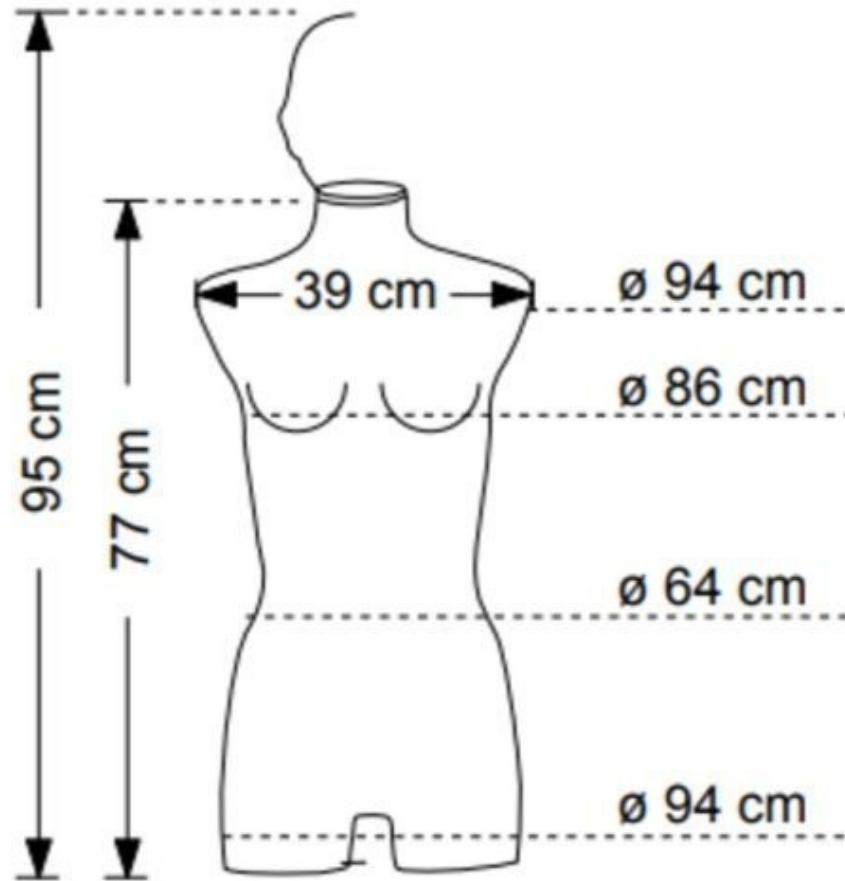

FEATURES

Brand	Bust shopping
Base	Square metal
Fitting	
Color	Ivoire
Ref ID	tor-fem-ela-3204 3204
Delivery schedule	3-4 weeks
Category	Torsos mannequin
Type	Torsos mannequins

DETAIL

The bust of a women's model is ideal for showing off your women's clothing collections. The torso has a chrome finish and the bust hood is made of wood, giving a vintage style to the bust of a female model. Mannequins Shopping offers you a wide collection of female model torso, wooden torso, plastic torso, men's torso, female torso, child torso.