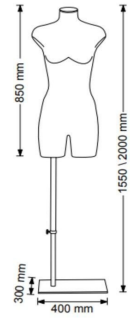

Torso model woman in linen with leg departure **389.00 €Ex VAT**

Torsos mannequin

FEATURES

| | |
|--------------------------|-------------------|
| Brand | Bust shopping |
| Base | Metal rectangle |
| Fitting | |
| Color | Beige |
| Ref | tor-man-fem-3183 |
| ID | 3183 |
| Delivery schedule | 3-4 weeks |
| Category | Torsos mannequin |
| Type | Torsos mannequins |

DESCRIPTION

The shirt of model woman in linen, at a metal base that measures 30 x 40 cm. **This bust of a female model** with leg departure, is ideal to present your collections of women's clothing, it fits any type of shop. **The bust of women's garment linen**, with leg departure measures 85 cm is the bust plus the metal fastening measures between 155 cm and 200 cm. **The women's bust** has an adjustable metal fastener that adjusts the height of the bust.

Torso model woman in linen with leg departure

Torsos mannequin - Photo n° 1

FEATURES

| | |
|--------------------------|-------------------|
| Brand | Bust shopping |
| Base | Metal rectangle |
| Fitting | |
| Color | Beige |
| Ref | tor-man-fem-3183 |
| ID | 3183 |
| Delivery schedule | 3-4 weeks |
| Category | Torsos mannequin |
| Type | Torsos mannequins |

Torso model woman in linen with leg departure

Torsos mannequin - Photo n° 2

FEATURES

| | |
|--------------------------|-------------------|
| Brand | Bust shopping |
| Base | Metal rectangle |
| Fitting | |
| Color | Beige |
| Ref | tor-man-fem-3183 |
| ID | 3183 |
| Delivery schedule | 3-4 weeks |
| Category | Torsos mannequin |
| Type | Torsos mannequins |