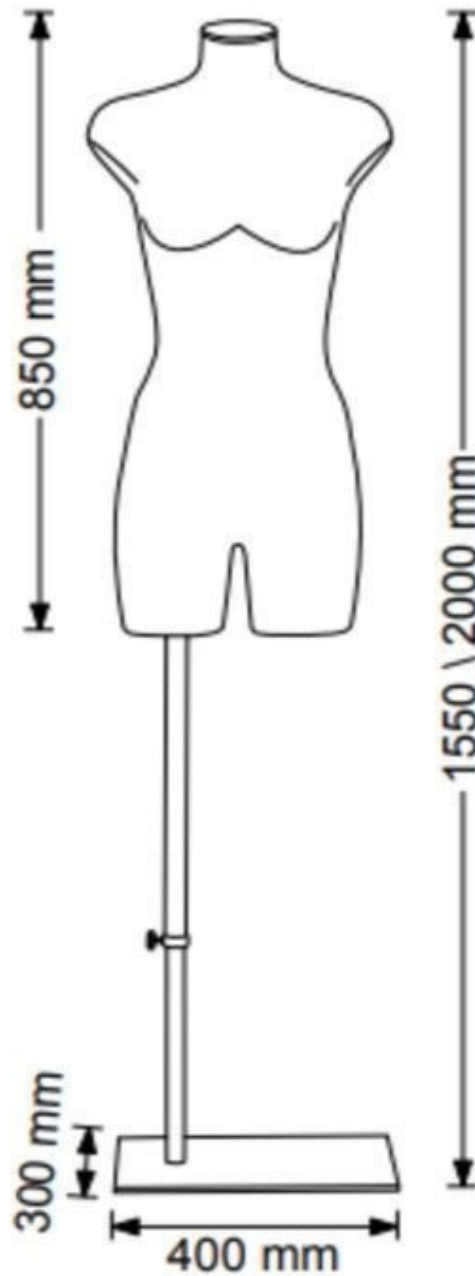

Torso model woman in linen with leg departure **389.00 €Ex VAT**

Torsos mannequin

FEATURES

| | |
|--------------------------|-------------------|
| Brand | Bust shopping |
| Base | Metal rectangle |
| Fitting | |
| Color | Beige |
| Ref | tor-man-fem-3183 |
| ID | 3183 |
| Delivery schedule | 3-4 weeks |
| Category | Torsos mannequin |
| Type | Torsos mannequins |

DESCRIPTION

The shirt of model woman in linen, at a metal base that measures 30 x 40 cm. **This bust of a female model** with leg departure, is ideal to present your collections of women's clothing, it fits any type of shop. **The bust of women's garment linen**, with leg departure measures 85 cm is the bust plus the metal fastening measures between 155 cm and 200 cm. **The women's bust** has an adjustable metal fastener that adjusts the height of the bust.

Torso model woman in linen with leg departure

Torsos mannequin - Photo n° 1

FEATURES

| | |
|--------------------------|-------------------|
| Brand | Bust shopping |
| Base | Metal rectangle |
| Fitting | |
| Color | Beige |
| Ref | tor-man-fem-3183 |
| ID | 3183 |
| Delivery schedule | 3-4 weeks |
| Category | Torsos mannequin |
| Type | Torsos mannequins |

Torso model woman in linen with leg departure

Torsos mannequin - Photo n° 2

FEATURES

| | |
|--------------------------|-------------------|
| Brand | Bust shopping |
| Base | Metal rectangle |
| Fitting | |
| Color | Beige |
| Ref | tor-man-fem-3183 |
| ID | 3183 |
| Delivery schedule | 3-4 weeks |
| Category | Torsos mannequin |
| Type | Torsos mannequins |