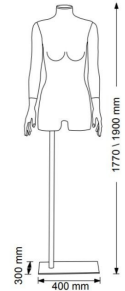

Torso model white woman ivory in elasthanne 305.00 € Ex VAT Torsos mannequin

FEATURES

Brand	Mannequins vitrine
Base	Metal rectangle
Fitting	
Color	Ivoire
Ref	tor-man-fem-3199
ID	3199
Delivery schedule	3-4 weeks
Category	Torsos mannequin
Type	Mannequins

DETAIL

The female model torso, in white elasthanne is available in stock, delivery is fast. Our female mannequin torso measures 77 cm high and 39 cm wide, the binding is adjustable is metal, measuring between 177cm and 190cm.

DESCRIPTION

Torso of model woman in elasthanne white ivory, with rectangular metal base of 30 x 40 cm. **The bust of mannequin woman**, is ideal to prese your collections of women's clothing, such as dresses, skirts, jacket, jumpsuits and many others. Plus the women's showcase bust, has a pair of arms with hands, which brings your clothes to life, and makes the bust real. The attachment of the mannequin is metal is adjustable, so the height of bust for women's clothing varies between 177 cm and 190 cm, depending on your needs.

Torso model white woman ivory in elasthanne