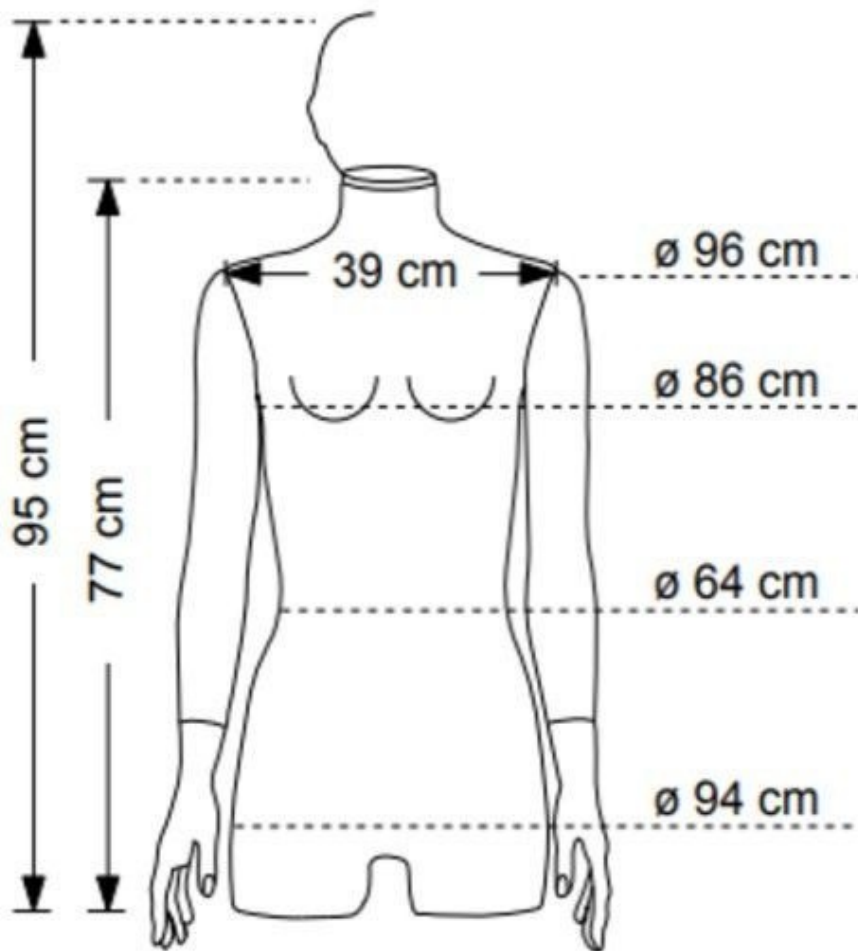

FEATURES

Brand	Mannequins vitrine
Base	Metal rectangle
Fitting	
Color	Ivoire
Ref	tor-man-fem-3199
ID	3199
Delivery schedule	3-4 weeks
Category	Torsos mannequin
Type	Mannequins

DETAIL

The female model torso, in white elasthane is available in stock, delivery is fast. Our female mannequin torso measures 77 cm high and 39 cm wide, the binding is adjustable is metal, measuring between 177cm and 190cm.