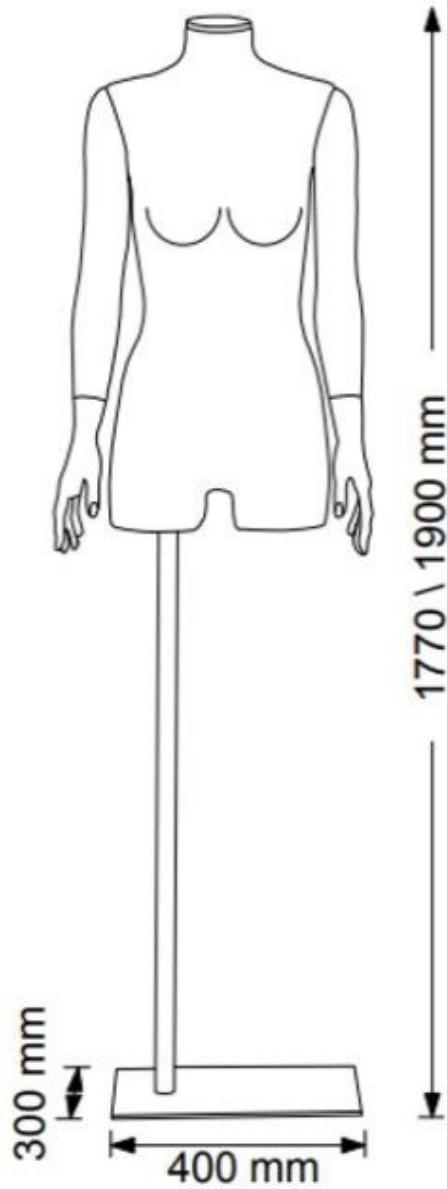

FEATURES

Brand	Mannequins vitrine
Base	Metal rectangle
Fitting	
Color	Ivoire
Ref	tor-man-fem-3199
ID	3199
Delivery schedule	3-4 weeks
Category	Torsos mannequin
Type	Mannequins

DETAIL

The female model torso, in white elasthanne is available in stock, delivery is fast. Our female mannequin torso measures 77 cm high and 39 cm wide, the binding is adjustable is metal, measuring between 177cm and 190cm.

Torso model white woman ivory in elasthanne

Torsos mannequin - Photo n° 3