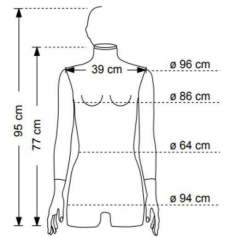

Torso model white woman ivory in elasthanne 305.00 € Ex VAT Torsos mannequin

FEATURES

Brand	Mannequins vitrine
Base	Metal rectangle
Fitting	
Color	Ivoire
Ref	tor-man-fem-3199
ID	3199
Delivery schedule	3-4 weeks
Category	Torsos mannequin
Type	Mannequins

DETAIL

The female model torso, in white elasthanne is available in stock, delivery is fast. Our female mannequin torso measures 77 cm high and 39 cm wide, the binding is adjustable is metal, measuring between 177cm and 190cm.

DESCRIPTION

Torso of model woman in elasthanne white ivory, with rectangular metal base of 30 x 40 cm. **The bust of mannequin woman**, is ideal to prese your collections of women's clothing, such as dresses, skirts, jacket, jumpsuits and many others. Plus the women's showcase bust, has a pair of arms with hands, which brings your clothes to life, and makes the bust real. The attachment of the mannequin is metal is adjustable, so the height of bust for women's clothing varies between 177 cm and 190 cm, depending on your needs.

Torso model white woman ivory in elasthanne