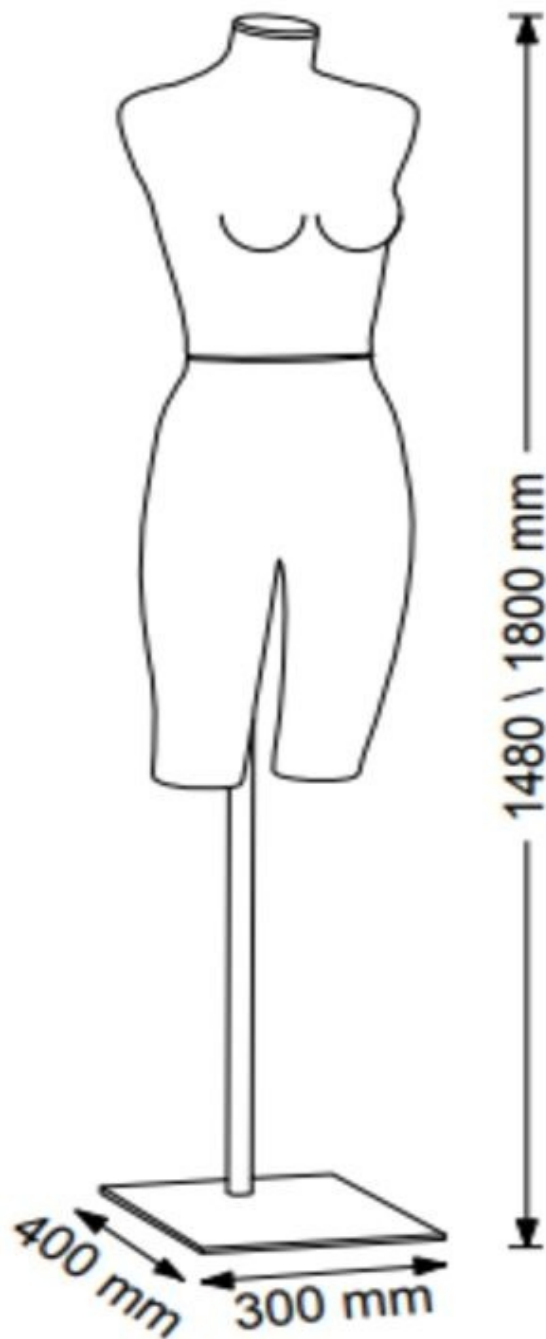

FEATURES

Brand	Bust shopping
Base	Square metal
Fitting	
Color	Gris
Ref ID	tor-man-fem-3177 3177
Delivery schedule	3-4 weeks
Category	Torsos mannequin
Type	Mannequin busts

DETAIL

The bust of a woman mannequin with leg departure, is adjustable thanks to its adjustable metal fastener. Mannequins Shopping gives you showcase mannequins and showcase busts for men and women, and children of superior and low prices. In our collections of busts for women, there are busts for women in fabrics, vintage busts, plastic busts, with or without leg departure and many others.