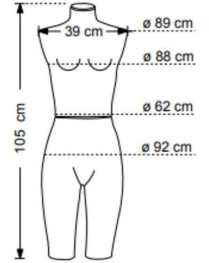

Torso mannequin woman in green brown leather **329.00 €Ex VAT**

Torsos mannequin

FEATURES

Brand	Bust shopping
Base	Square metal
Fitting	
Color	Gris
Ref	tor-man-fem-3177
ID	3177
Delivery schedule	3-4 weeks
Category	Torsos mannequin
Type	Mannequin busts

DESCRIPTION

Bust of model woman in green brown leather. **This bust of women's clothing**, fits all types of women's clothing, **the female model torso** to an ideal leg start to wear jeans or pants. **The bust of women's showcase**, is stylized and modern, ideal to present your clothing collections in store or showroom. The attachment of the bust is adjustable from 148 cm to 180 cm height. The bust is 105 tall and 39 cm wide.