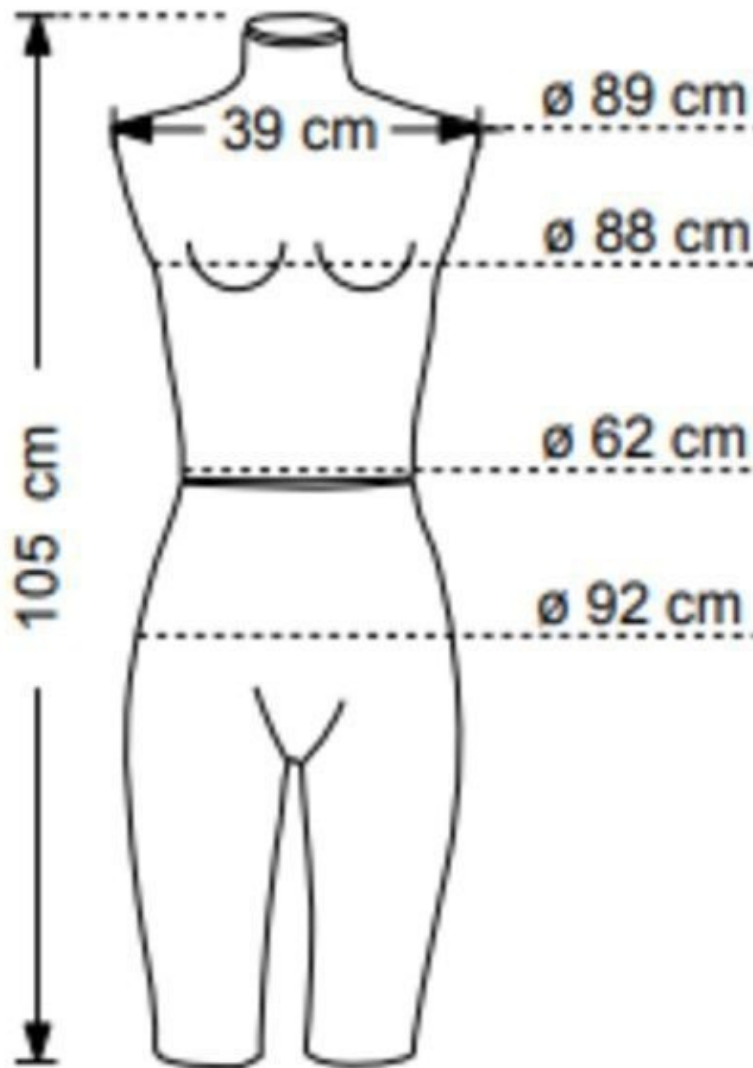

FEATURES

Brand	Bust shopping
Base	Square metal
Fitting	
Color	Gris
Ref	tor-man-fem-3177
ID	3177
Delivery schedule	3-4 weeks
Category	Torsos mannequin
Type	Mannequin busts

DETAIL

The bust of a woman mannequin with leg departure, is adjustable thanks to its adjustable metal fastener. Mannequins Shopping gives you showcase mannequins and showcase busts for men and women, and children of superior and low prices. In our collections of busts for women, there are busts for women in fabrics, vintage busts, plastic busts, with or without leg departure and many others.

Torso mannequin woman in green brown leather

Torsos mannequin - Photo n° 3