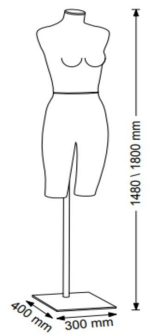

Torso mannequin woman in green brown leather **329.00 €Ex VAT**

Torsos mannequin

FEATURES

Brand	Bust shopping
Base	Square metal
Fitting	
Color	Gris
Ref	tor-man-fem-3177
ID	3177
Delivery schedule	3-4 weeks
Category	Torsos mannequin
Type	Mannequin busts

DETAIL

The bust of a woman mannequin with leg departure, is adjustable thanks to its adjustable metal fastener. Mannequins Shopping gives you showcase mannequins and showcase busts for men and women, and children of superior and low prices. In our collections of busts for women, there are busts for women in fabrics, vintage busts, plastic busts, with or without leg departure and many others.

DESCRIPTION

Bust of model woman in green brown leather. **This bust of women's clothing**, fits all types of women's clothing, **the female model torso** to an ideal leg start to wear jeans or pants. **The bust of women's showcase**, is stylized and modern, ideal to present your clothing collections in store or showroom. The attachment of the bust is adjustable from 148 cm to 180 cm height. The bust is 105 tall and 39 cm wide.

Torso mannequin woman in green brown leather

Torsos mannequin - Photo n° 1

FEATURES

Brand	Bust shopping
Base	Square metal
Fitting	
Color	Gris
Ref	tor-man-fem-3177
ID	3177
Delivery schedule	3-4 weeks
Category	Torsos mannequin
Type	Mannequin busts