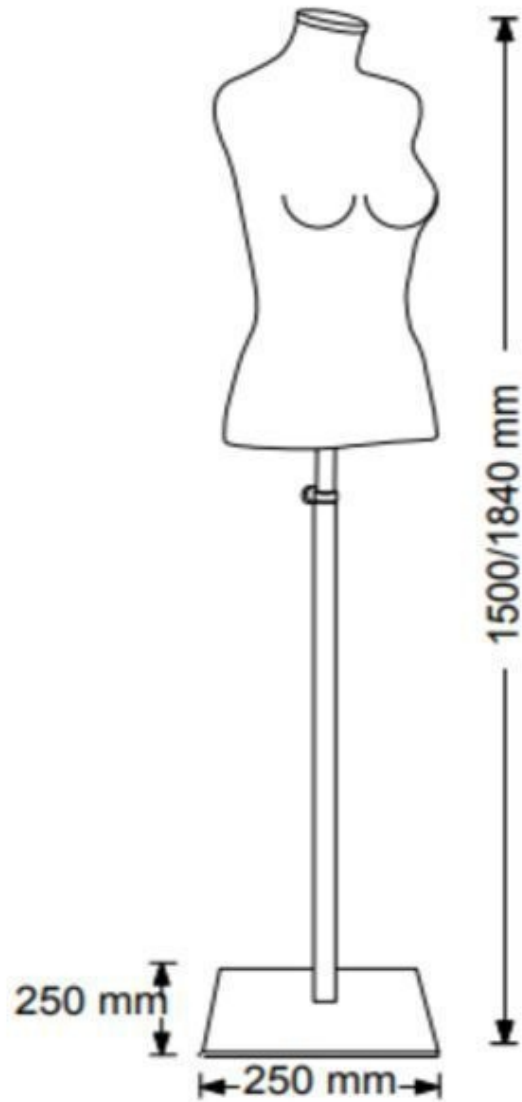

Torsos mannequin - Photo n° 2

FEATURES

Brand	Bust shopping
Base	Square metal
Fitting	
Color	Blanc
Ref	tor-4-fem-3227
ID	3227
Delivery schedule	3-4 weeks
Category	Torsos mannequin
Type	Torsos mannequins

DETAIL

Torso mannequin white woman glossy effect, with adjustable metal fastener. At Mannequins Shopping we offer showcase mannequins as well as quality and low-priced showcase busts. Among our collection of window busts: platisque bust, vintage bust, fabric bust.

Torso 3/4 woman in eco-friendly leather white shiny eff

Torsos mannequin - Photo n° 3