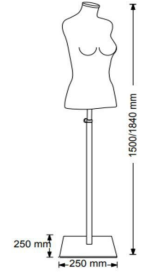

### FEATURES

<b>Brand</b>	Bust shopping
<b>Base</b>	Square metal
<b>Fitting</b>	
<b>Color</b>	Blanc
<b>Ref</b>	tor-4-fem-3227
<b>ID</b>	3227
<b>Delivery schedule</b>	3-4 weeks
<b>Category</b>	Torsos mannequin
<b>Type</b>	Torsos mannequins

### DESCRIPTION

**Torso woman in eco-friendly leather** shiny effect and metal base of 25x25 cm. **This bust of women's model** is ideal to showcase your collections of women's clothing, the glossy effect women's bust ap-wears a modern touch at your shop or showroom. **This bust of women's clothing** perfectly enhances your garments. **The female torso** is 66 cm tall er 39 cm wide. The size of the **female bust** is adjustable thanks to the adjustable metal rod at the bottom 150 cm up to 184 cm.