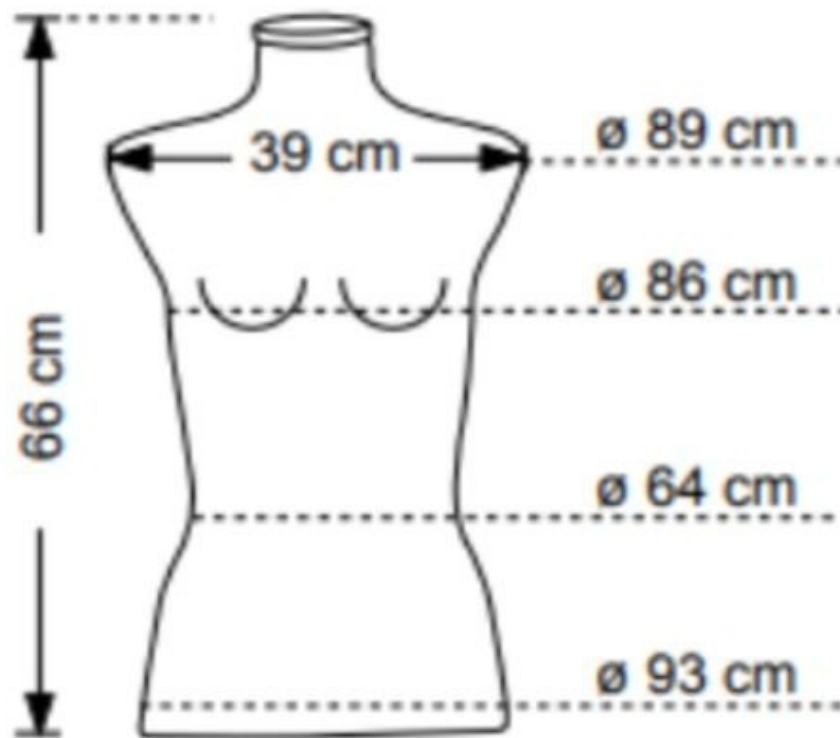

TORSO 3/4

FEATURES

Brand	Bust shopping
Base	Square metal
Fitting	
Color	Blanc
Ref	tor-4-fem-3227
ID	3227
Delivery schedule	3-4 weeks
Category	Torsos mannequin
Type	Torsos mannequins

DETAIL

Torso mannequin white woman glossy effect, with adjustable metal fastener. At Mannequins Shopping we offer showcase mannequins as well as quality and low-priced showcase busts. Among our collection of window busts: platisque bust, vintage bust, fabric bust.