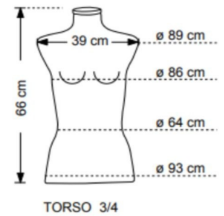

### FEATURES

<b>Brand</b>	Bust shopping
<b>Base</b>	Square metal
<b>Fitting</b>	
<b>Color</b>	Blanc
<b>Ref</b>	tor-4-fem-3227
<b>ID</b>	3227
<b>Delivery schedule</b>	3-4 weeks
<b>Category</b>	Torsos mannequin
<b>Type</b>	Torsos mannequins

### DESCRIPTION

**Torso woman in eco-friendly leather** shiny effect and metal base of 25x25 cm. **This bust of women's model** is ideal to showcase your collections of women's clothing, the glossy effect women's bust ap-wears a modern touch at your shop or showroom. **This bust of women's clothing** perfectly enhances your garments. **The female torso** is 66 cm tall er 39 cm wide. The size of the **female bust** is adjustable thanks to the adjustable metal rod at the bottom 150 cm up to 184 cm.

## Torsos mannequin - Photo n° 3

TORSO 3/4