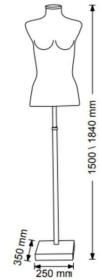

Torso 3/4 model woman in black elasthanne 219.00 €Ex VAT Torsos mannequin

FEATURES

Brand	Bust shopping
Base	
Fitting	
Color	Noir
Ref	tor-4-man-3223
ID	3223
Delivery schedule	3-4 weeks
Category	Torsos mannequin
Type	Mannequin busts

DESCRIPTION

Torso 3/4 female model in black elasthanne, with 35 x 25 cm wooden base.**This bust of female model**, is ideal to showcase your collections of women's clothing, **the bust woman** has a hood a wood on top. **The binding of the bust** for women's clothing is adjustable metal, it measures between 150 cm at most bus and 184 cm at the highest. **The female torso measures:** 66 cm high and 39 cm wide.

Torso 3/4 model woman in black elasthanne

Torsos mannequin - Photo n° 1

FEATURES

Brand	Bust shopping
Base	
Fitting	
Color	Noir
Ref	tor-4-man-3223
ID	3223
Delivery schedule	3-4 weeks
Category	Torsos mannequin
Type	Mannequin busts

Torso 3/4 model woman in black elasthanne

Torsos mannequin - Photo n° 2

FEATURES

Brand	Bust shopping
Base	
Fitting	
Color	Noir
Ref	tor-4-man-3223
ID	3223
Delivery schedule	3-4 weeks
Category	Torsos mannequin
Type	Mannequin busts