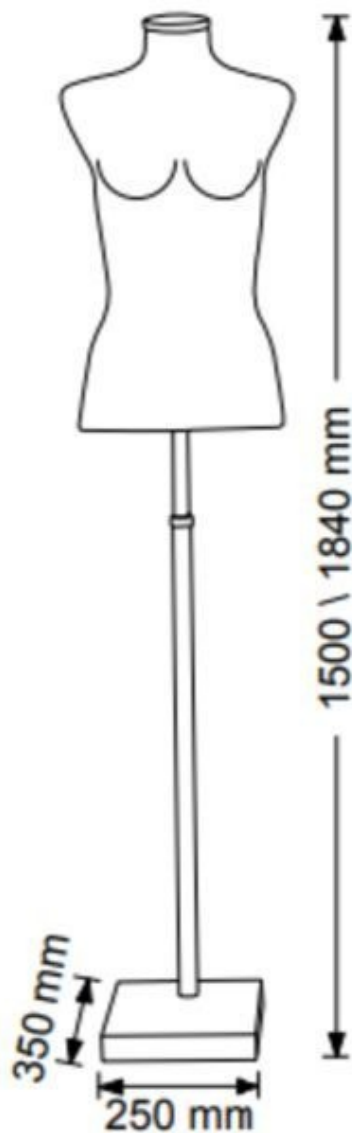

Torso 3/4 model woman in black elasthanne 219.00 €Ex VAT Torsos mannequin

FEATURES

Brand	Bust shopping
Base	
Fitting	
Color	Noir
Ref	tor-4-man-3223
ID	3223
Delivery schedule	3-4 weeks
Category	Torsos mannequin
Type	Mannequin busts

DESCRIPTION

Torso 3/4 female model in black elasthanne, with 35 x 25 cm wooden base.**This bust of female model**, is ideal to showcase your collections of women's clothing, **the bust woman** has a hood a wood on top. **The binding of the bust** for women's clothing is adjustable metal, it measures between 150 cm at most bus and 184 cm at the highest. **The female torso measures:** 66 cm high and 39 cm wide.

Torso 3/4 model woman in black elasthanne

Torsos mannequin - Photo n° 1

FEATURES

Brand	Bust shopping
Base	
Fitting	
Color	Noir
Ref	tor-4-man-3223
ID	3223
Delivery schedule	3-4 weeks
Category	Torsos mannequin
Type	Mannequin busts

Torso 3/4 model woman in black elasthanne

Torsos mannequin - Photo n° 2

FEATURES

Brand	Bust shopping
Base	
Fitting	
Color	Noir
Ref	tor-4-man-3223
ID	3223
Delivery schedule	3-4 weeks
Category	Torsos mannequin
Type	Mannequin busts