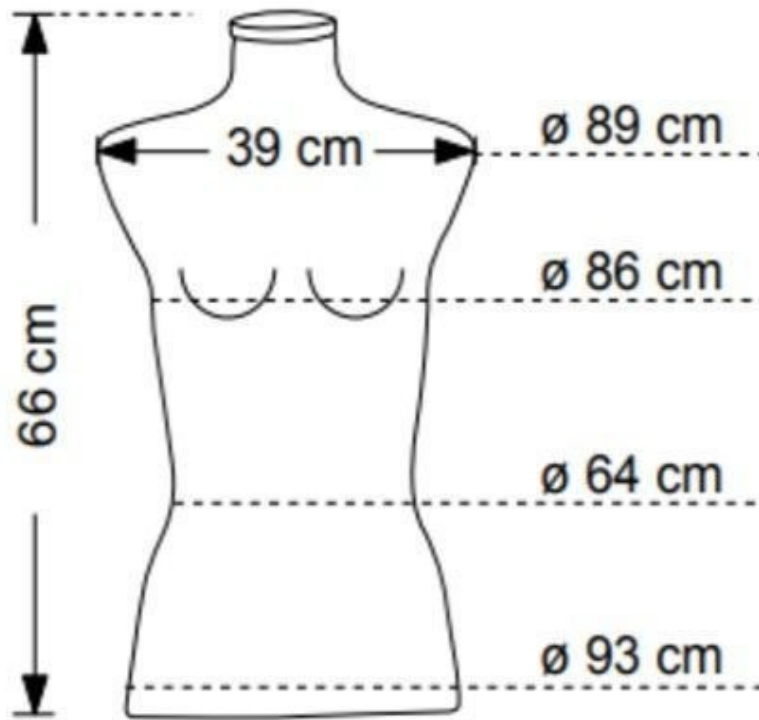

DESCRIPTION

Torso 3/4 female model in black elasthanne, with 35 x 25 cm wooden base.**This bust of female model**, is ideal to showcase your collections of women's clothing, **the bust woman** has a hood a wood on top. **The binding of the bust** for women's clothing is adjustable metal, it measures between 150 cm at most bus and 184 cm at the highest. **The female torso measures:** 66 cm high and 39 cm wide.

Torso 3/4 model woman in black elasthanne

Torsos mannequin - Photo n° 2

FEATURES

Brand	Bust shopping
Base	
Fitting	
Color	Noir
Ref	tor-4-man-3223
ID	3223
Delivery schedule	3-4 weeks
Category	Torsos mannequin
Type	Mannequin busts

Torso 3/4 model woman in black elasthanne

Torsos mannequin - Photo n° 3

TORSO 3/4

FEATURES

Brand	Bust shopping
Base	
Fitting	
Color	Noir
Ref	tor-4-man-3223
ID	3223
Delivery schedule	3-4 weeks
Category	Torsos mannequin
Type	Mannequin busts