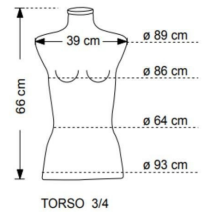

Torso 3/4 model woman in black elasthanne 219.00 €Ex VAT Torsos mannequin

FEATURES

Brand	Bust shopping
Base	
Fitting	
Color	Noir
Ref	tor-4-man-3223
ID	3223
Delivery schedule	3-4 weeks
Category	Torsos mannequin
Type	Mannequin busts

DESCRIPTION

Torso 3/4 female model in black elasthanne, with 35 x 25 cm wooden base.**This bust of female model**, is ideal to showcase your collections of women's clothing, **the bust woman** has a hood a wood on top. **The binding of the bust** for women's clothing is adjustable metal, it measures between 150 cm at most bus and 184 cm at the highest. **The female torso measures:** 66 cm high and 39 cm wide.

Torso 3/4 model woman in black elasthanne

Torsos mannequin - Photo n° 1

FEATURES

Brand	Bust shopping
Base	
Fitting	
Color	Noir
Ref	tor-4-man-3223
ID	3223
Delivery schedule	3-4 weeks
Category	Torsos mannequin
Type	Mannequin busts

Torso 3/4 model woman in black elasthanne

Torsos mannequin - Photo n° 2

FEATURES

Brand	Bust shopping
Base	
Fitting	
Color	Noir
Ref	tor-4-man-3223
ID	3223
Delivery schedule	3-4 weeks
Category	Torsos mannequin
Type	Mannequin busts