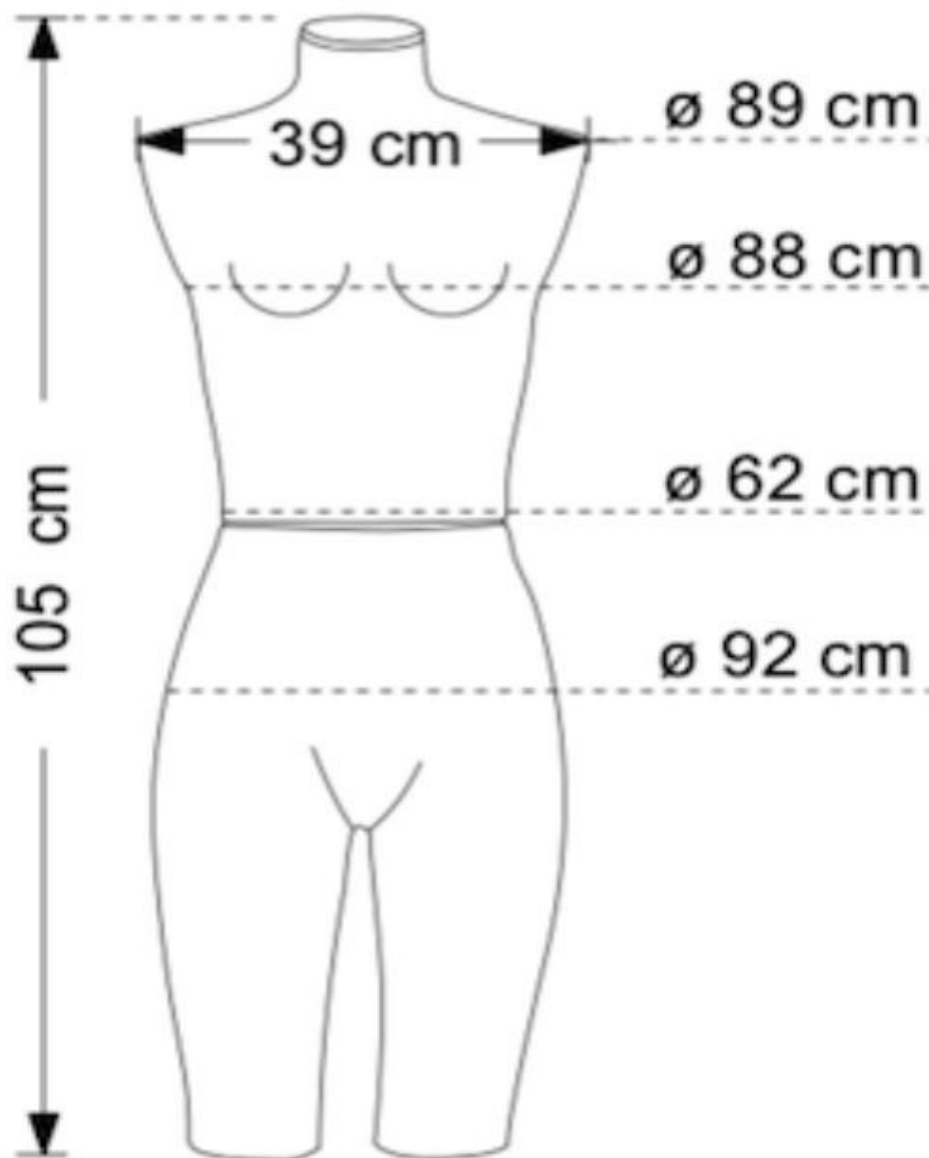

DESCRIPTION

Female mannequin bust in white fabrics removable and adjustable with its metal fixing. **This female mannequin bust** in fabrics, is modern and practical, we can remove the top of the body and the bottom which are not attached to be able to dress the mannequin to our taste is easily. **The female garment bust** measures 105cm in height, 39cm in shoulder width.

Female torso mannequin with white fabric

Tailored bust - Photo n° 1

FEATURES

Brand	Bust shopping
Base	Square metal
Fitting	Buttock
Color	Gris
Ref	bus-man-fem-3157
ID	3157
Delivery schedule	3-4 weeks
Category	Tailored bust
Type	Mannequin busts

DETAIL

Easy to dress, our busts are ideal for the presentation of your latest clothing collections. The height of the base is adjustable and the dimensions of this woman seam bust are standard in order to present clothes from fashionable collections. Our bust of female mannequin are in stock and will be delivered to you quickly after your order. Take advantage of promotions on busts with base!

Female torso mannequin with white fabric

Tailored bust - Photo n° 2

FEATURES

Brand	Bust shopping
Base	Square metal
Fitting	Buttock
Color	Gris
Ref ID	bus-man-fem-3157 3157
Delivery schedule	3-4 weeks
Category	Tailored bust
Type	Mannequin busts