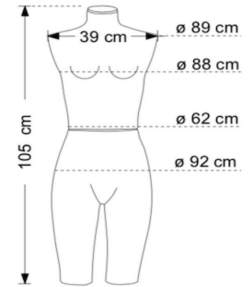

Female torso mannequin with white fabric **225.00 €Ex VAT** Tailored bust

FEATURES

Brand	Bust shopping
Base	Square metal
Fitting	Buttock
Color	Gris
Ref	bus-man-fem-3157
ID	3157
Delivery schedule	3-4 weeks
Category	Tailored bust
Type	Mannequin busts

DETAIL

Easy to dress, our busts are ideal for the presentation of your latest clothing collections. The height of the base is adjustable and the dimensions of this woman seam bust are standard in order to present clothes from fashionable collections. Our bust of female mannequin are in stock and will be delivered to you quickly after your order. Take advantage of promotions on busts with base!

DESCRIPTION

Female mannequin bust in white fabrics removable and adjustable with its metal fixing. **This female mannequin bust** in fabrics, is modern and practical, we can remove the top of the body and the bottom which are not attached to be able to dress the mannequin to our taste is easily. **The female garment bust** measures 105cm in height, 39cm in shoulder width.