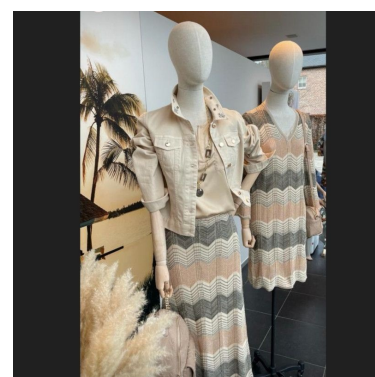

Female fabric bust with head and arms on castor base

Tailored bust

375.00 €Ex VAT

FEATURES

Brand	Bust shopping
Base	Buttock
Fitting	Ivoire
Color	bus-tis-fem-3845
Ref	3845
ID	1-5 working days
Delivery schedule	Tailored bust
Category	Mannequin busts
Type	

DETAIL

This high-end fabric bust, complete with head and arms, adds a touch of realism and sophistication to your product presentation. Its wheeled base offers optimum flexibility for a dynamic and captivating display. Suitable for displaying clothing, accessories or new collections, Mannequin Shopping busts showcase your merchandise in an exceptional way. They attract customers' attention, stimulating interest and promoting sales. Dimensions:

- Shoulders: 32 cm
- Chest: 83 cm
- Waist: 60 cm
- Hips: 90 cm

DESCRIPTION

Female Head and Arm Window Mannequin on Wheeled Base Looking for a stylish **window mannequin** for your **store fixtures and fittings**? Discover our Feminine Fabric Bust, perfect equipment for **retail**. This high-end fabric bust, complete with head and arms, adds a touch of realism and sophistication to your product display. Its wheeled base offers optimum flexibility for a **dynamic staging**. Ideal for displaying clothing, accessories or new collections, this **mannequin bust** showcases your merchandise, attracting customers' attention and boosting sales.