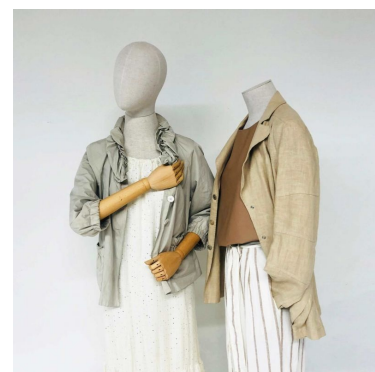

Female fabric bust with head and arms on castor base

Tailored bust

375.00 €Ex VAT

FEATURES

Brand	Bust shopping
Base	Buttock
Fitting	Ivoire
Color	bus-tis-fem-3845
Ref	3845
ID	1-5 working days
Delivery schedule	Tailored bust
Category	Mannequin busts
Type	

DETAIL

This high-end fabric bust, complete with head and arms, adds a touch of realism and sophistication to your product presentation. Its wheeled base offers optimum flexibility for a dynamic and captivating display. Suitable for displaying clothing, accessories or new collections, Mannequin Shopping busts showcase your merchandise in an exceptional way. They attract customers' attention, stimulating interest and promoting sales. Dimensions:

- Shoulders: 32 cm
- Chest: 83 cm
- Waist: 60 cm
- Hips: 90 cm

DESCRIPTION

Female Head and Arm Window Mannequin on Wheeled Base Looking for a stylish **window mannequin** for your **store fixtures and fittings**? Discover our Feminine Fabric Bust, perfect equipment for **retail**. This high-end fabric bust, complete with head and arms, adds a touch of realism and sophistication to your product display. Its wheeled base offers optimum flexibility for a **dynamic staging**. Ideal for displaying clothing, accessories or new collections, this **mannequin bust** showcases your merchandise, attracting customers' attention and boosting sales.