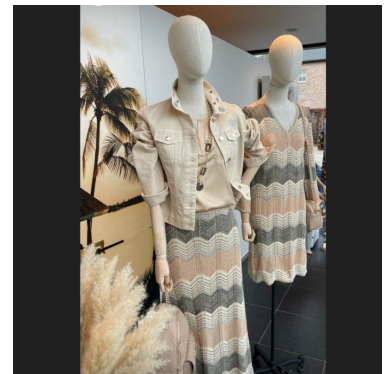

Female bust with linen fabric black metal base **185.00 €Ex VAT** Tailored bust

FEATURES

Brand	Bust shopping
Base	Metal rectangle
Fitting	Buttock
Color	Ivoire
Ref ID	bus-cou-fem-3604 3604
Delivery schedule	1-5 working days
Category	Tailored bust
Type	Mannequin busts

DETAIL

Our tailored busts with rectangular black metal base are ideal for powerfully conveying your image and your trendiest clothes.

Even without clothes, this female bust is perfect for presenting your accessories such as handbags, jewelry or scarves.

You can easily integrate our fabric busts into the layout of your store.

Available in different fabrics and designs, this covered fabric female bust will allow you to showcase your latest collections in your stores, showrooms & windows.

DESCRIPTION

Measurement of this **female bust with fabric** beginning of legs and metal base.**size 36**

- Neck : 32cm
- Shoulders : 42cm
- Breast : 82cm
- Waist : 63cm
- Hips : 89cm

Female bust with linen fabric black metal base