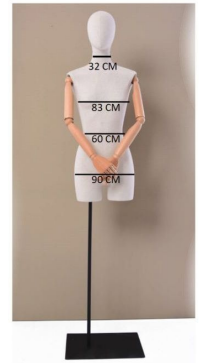

Female bust with linen fabric black metal base **185.00 €Ex VAT** Tailored bust

FEATURES

Brand	Bust shopping
Base	Metal rectangle
Fitting	Buttock
Color	Ivoire
Ref ID	bus-cou-fem-3604 3604
Delivery schedule	1-5 working days
Category	Tailored bust
Type	Mannequin busts

DETAIL

Our tailored busts with rectangular black metal base are ideal for powerfully conveying your image and your trendiest clothes.

Even without clothes, this female bust is perfect for presenting your accessories such as handbags, jewelry or scarves.

DESCRIPTION

Measurement of this **female bust with fabric** beginning of legs and metal base.**size 36**

- Neck : 32cm
- Shoulders : 42cm
- Breast : 82cm
- Waist : 63cm
- Hips : 89cm

Female bust with linen fabric black metal base