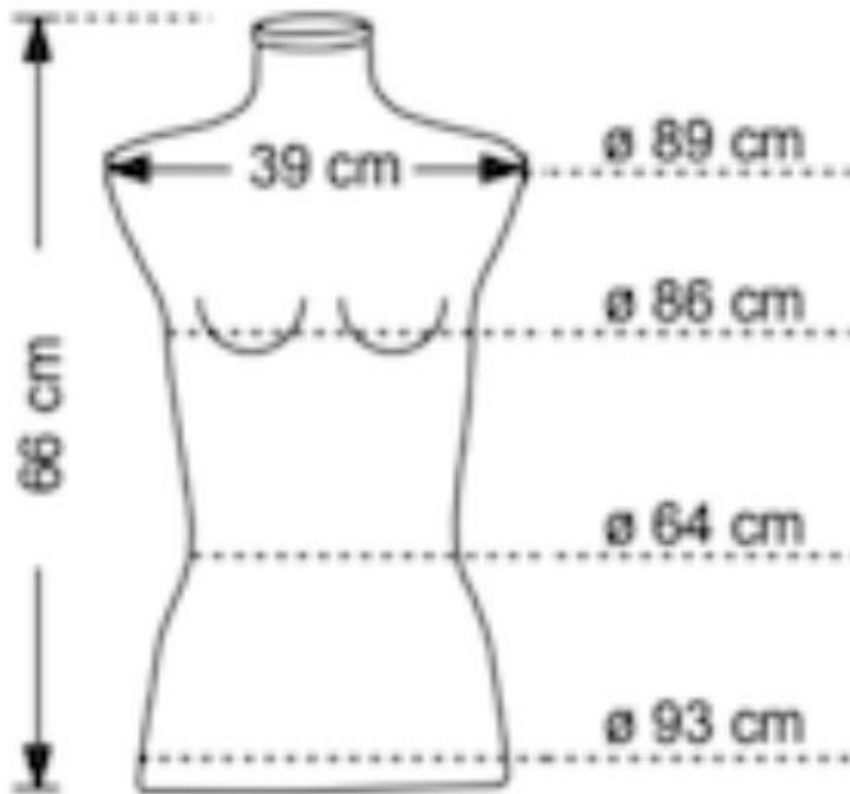

TORSO 3/4

FEATURES

Brand	Bust shopping
Base	Metal round
Fitting	Buttock
Color	Beige
Ref	bus-fem-en-3171
ID	3171
Delivery schedule	3-4 weeks
Category	Tailored bust
Type	Mannequin busts

DETAIL

This white linen female mannequins bust, measures 146 / 180 cm in height, is the chrome base measures 33 cm. Mannequins Shopping ofeers you new mannequins : high quality male busts, female busts, child busts. Included with models of metal, wooden or castor bases.Trendy, strong and durable.