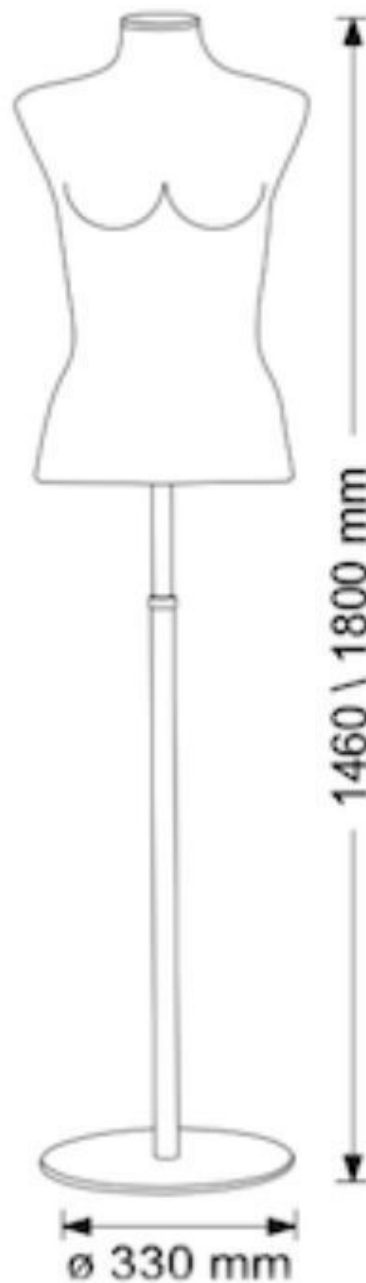

FEATURES

Brand	Bust shopping
Base	Metal round
Fitting	Buttock
Color	Beige
Ref	bus-fem-en-3171
ID	3171
Delivery schedule	3-4 weeks
Category	Tailored bust
Type	Mannequin busts

DETAIL

This white linen female mannequins bust, measures 146 / 180 cm in height, is the chrome base measures 33 cm. Mannequins Shopping ofeers you new mannequins : high quality male busts, female busts, child busts. Included with models of metal, wooden or castor bases.Trendy, strong and durable.

Female bust in linen with metallic base

Tailored bust - Photo n° 3