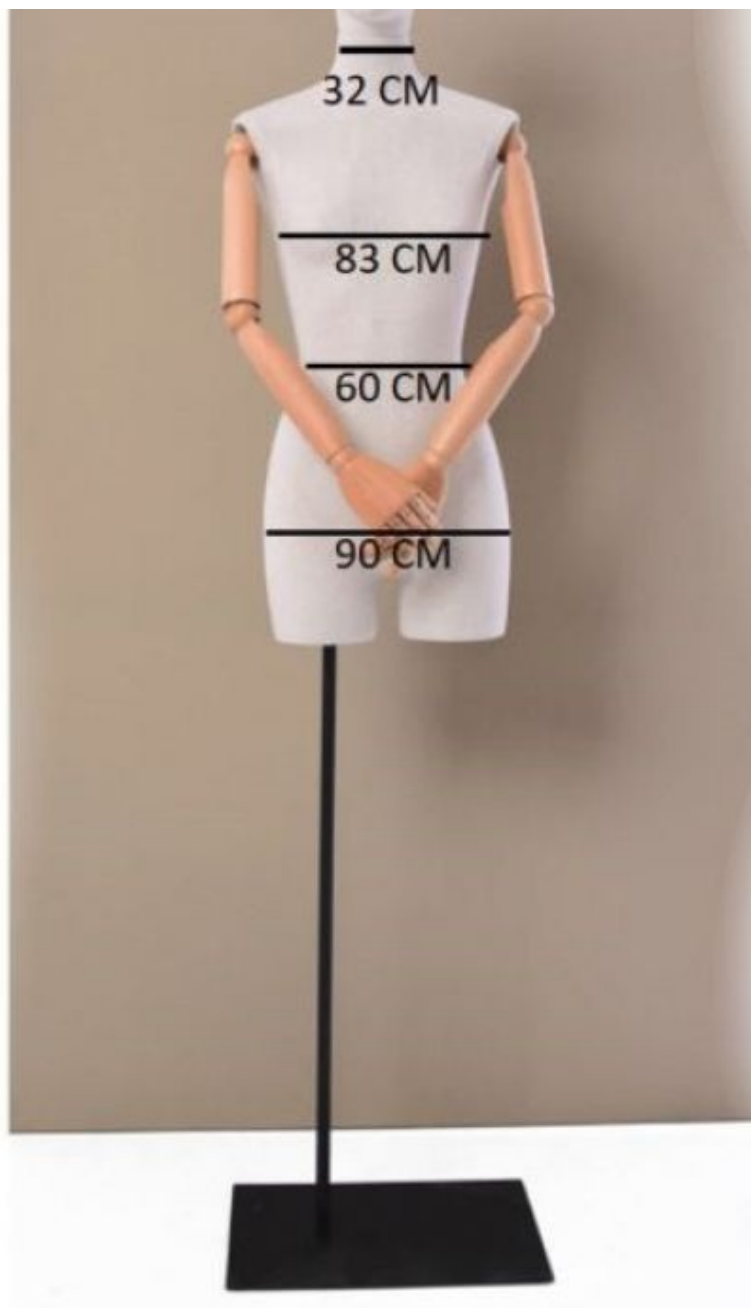

FEATURES

Brand	Bust shopping
Base	Square metal
Fitting	Buttock
Color	Noir
Ref	bus-tis-fem-3835
ID	3835
Delivery schedule	5-10 working days
Category	Tailored bust
Type	Mannequin busts

DETAIL

Maximise the space in your shop with our women's fabric bust mounted on a square base. This accessory, designed for high-end window mannequins, offers a refined and elegant presentation to showcase your products.

Fabric bust of a woman with head on square base

Tailored bust - Photo n° 5