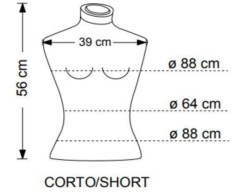

Bust woman to hang in black elasthanne **85.00 €Ex VAT**

Tailored bust

FEATURES

Brand	Bust shopping
Base	Metal round
Fitting	No fixing
Color	Noir
Ref	bus-fem-sus-3245
ID	3245
Delivery schedule	3-4 weeks
Category	Tailored bust
Type	Mannequin busts

DETAIL

DESCRIPTION

Bust woman in black elasthanne, to hang with satin aluminum hood.
This bust of women's showcase is ideal for presenting your collections of women's clothing, thanks to fixing it on the hood you can hang it in your shop or showroom. **The bust of women's clothing** is 56 cm high and 39 cm wide.

Bust woman to hang in black elasthanne

Tailored bust - Photo n° 1

FEATURES

Brand	Bust shopping
Base	Metal round
Fitting	No fixing
Color	Noir
Ref	bus-fem-sus-3245
ID	3245
Delivery schedule	3-4 weeks
Category	Tailored bust
Type	Mannequin busts

DETAIL

Bust woman to hang in black elasthanne

Tailored bust - Photo n° 2

CORTO/SHORT

FEATURES

Brand	Bust shopping
Base	Metal round
Fitting	No fixing
Color	Noir
Ref	bus-fem-sus-3245
ID	3245
Delivery schedule	3-4 weeks
Category	Tailored bust
Type	Mannequin busts