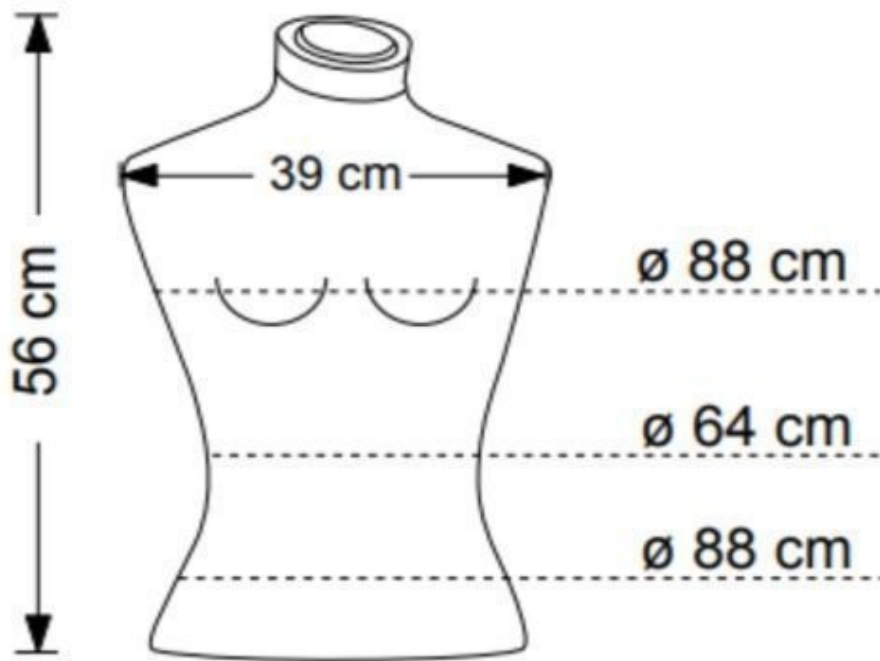

CORTO/SHORT

FEATURES

Brand	Bust shopping
Base	Metal round
Fitting	No fixing
Color	Noir
Ref	bus-fem-sus-3245
ID	3245
Delivery schedule	3-4 weeks
Category	Tailored bust
Type	Mannequin busts

DETAIL