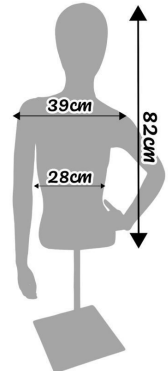

Blue female torso on square metal base **150.00 €Ex VAT** Tailored bust

FEATURES

DETAIL

Brand	Bust shopping
Base	Square metal
Fitting	
Ref ID	tor-man-fem-3875 3875
Delivery schedule	1-5 working days
Category	Tailored bust
Type	Mannequin busts

DESCRIPTION

Torso Female Mannequin Blue on Metal Square Base Discover the elegance and versatility of this **woman's mannequin bust**. Featuring a square metal base, this Torso is an eye-catcher in any **store layout**. **Unique features** With impressive dimensions of:

- Length: 130 CM Showcase Enhancement
- Shoulders: 51 CM
- Chest: 98 CM
- Waist: 66 CM

Blue female torso on square metal base