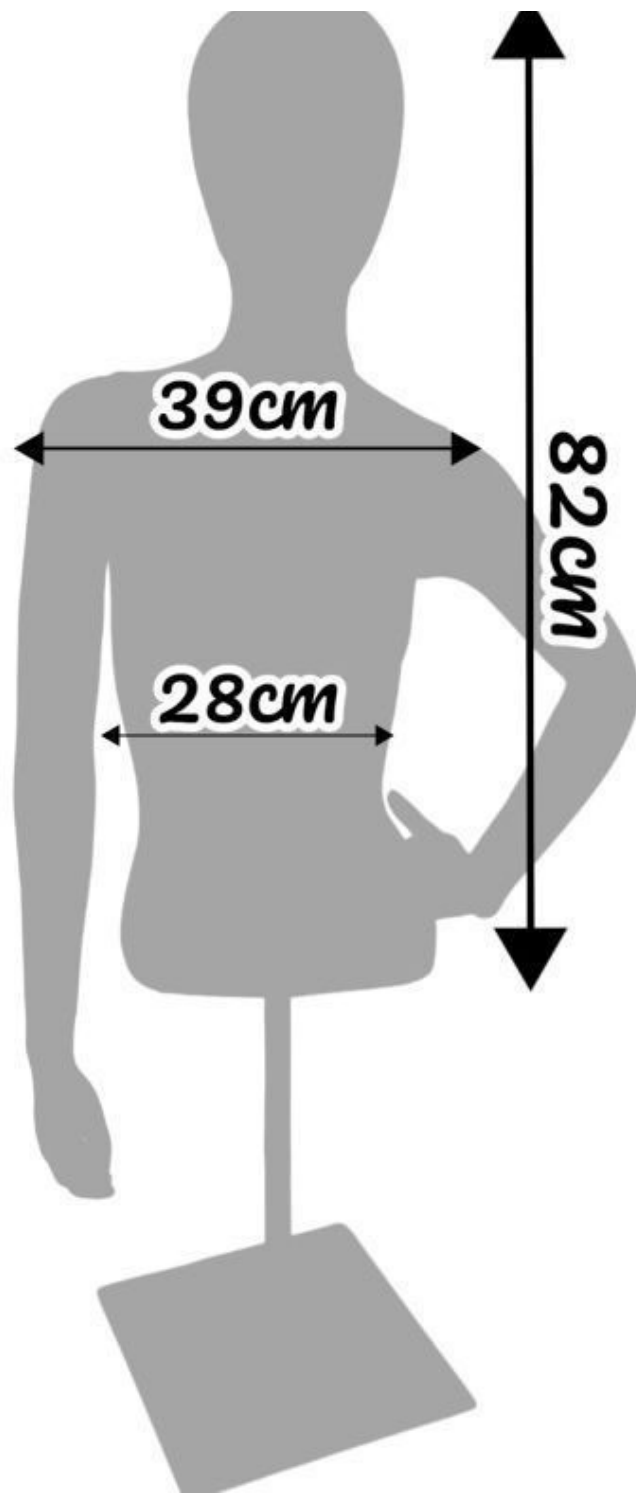

FEATURES

DETAIL

Brand	Bust shopping
Base	Square metal
Fitting	
Ref	tor-man-fem-3875
ID	3875
Delivery schedule	1-5 working days
Category	Tailored bust
Type	Mannequin busts

Blue female torso on square metal base

Tailored bust - Photo n° 3