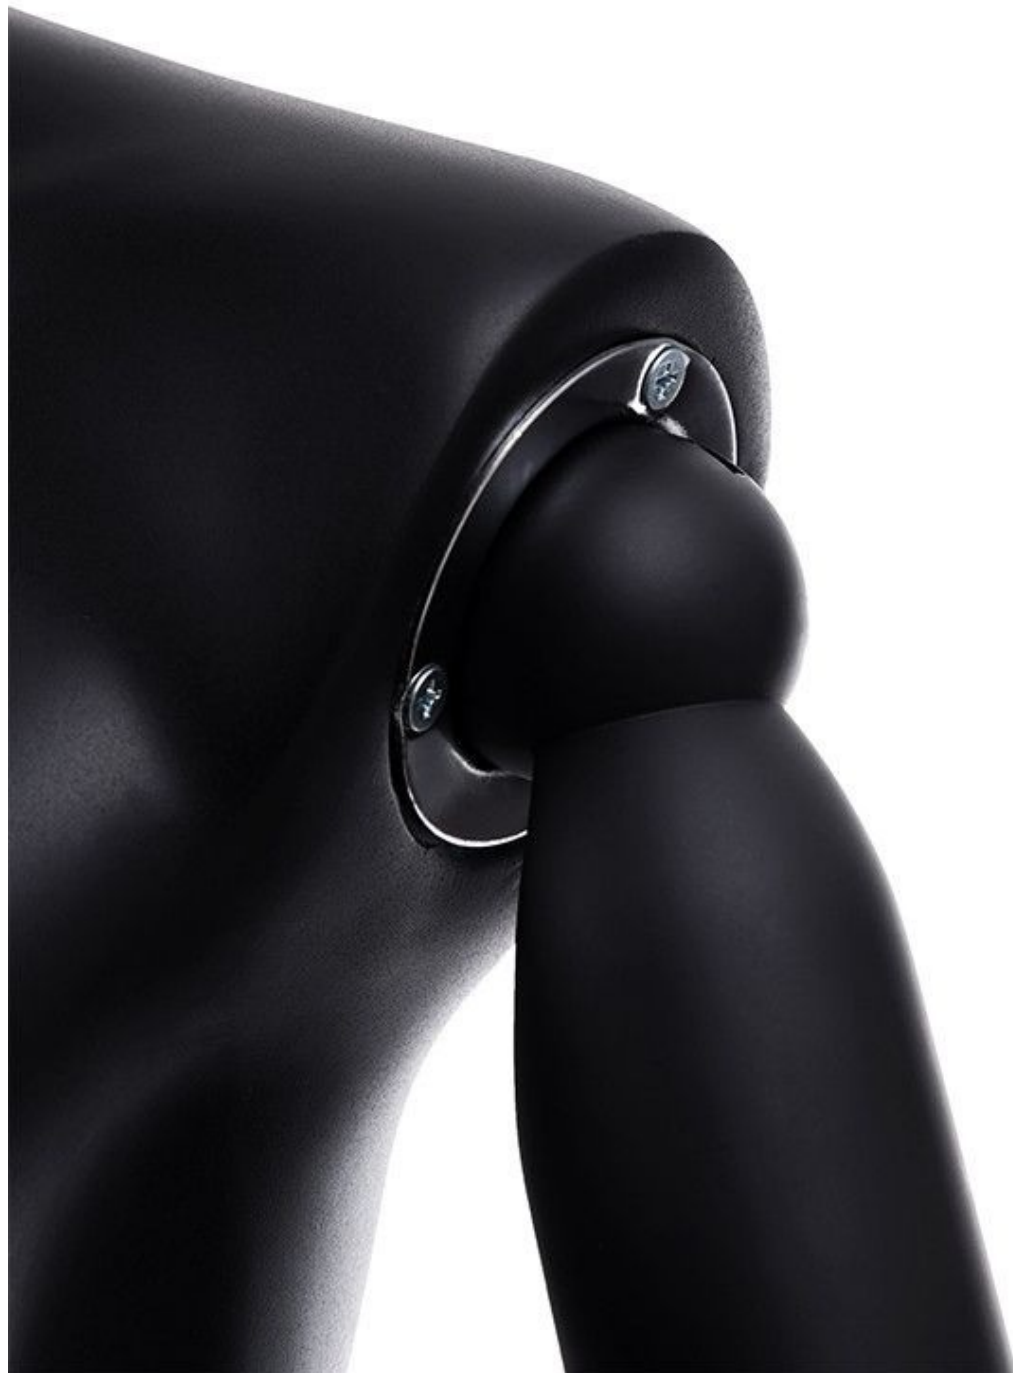

FEATURES

Brand	Bust shopping
Base	Metal round
Fitting	Buttock
Color	Noir
Ref	bus-man-vit-3052
ID	3052
Delivery schedule	1-5 working days
Category	Bust
Type	Mannequin busts

DETAIL

If you want to give a full black style to your store or your showroom, our mannequins and busts will be suitable to create an atmosphere in your image.

Specialist in shop equipment, we also offer furniture and shelves to combine with our mannequins.

Female mannequin bust with head and metal base

Bust - Photo n° 5