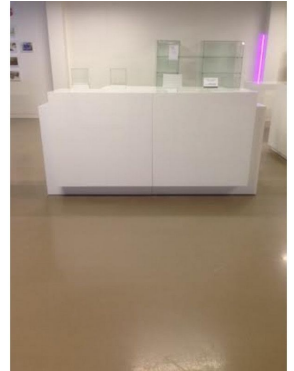

Wooden white glossy counter 2 500.00 €Ex VAT Modern counter display

FEATURES

Brand	Comptoirs shopping
Base	
Fitting	
Color	Blanc
Ref	com-en-boi-768
ID	768
Delivery schedule	4-6 weeks
Category	Modern counter display
Type	Store furniture

DETAIL

Mannequins Shopping, a specialist in display mannequins and shopfitting, offers a range of counters to equip your shop. Discover all our ranges of sales counters, reception counter or cash counters. You'll find counters for every budget and every style: from the modular counter to the authentic counter. Quality shop furniture to make your shop attractive to your visitors and customers. Our website offers a range of professional counters. On these counters, you will have your cash register, keep hand-carried your paper bags or plastic.

DESCRIPTION

Modern handcrafted wooden countertop in white Dimensions:

- Width: 230 cm
- Height: 110 cm
- Depth: 65 cm

• "These shop counters are delivered in pre-assembled modules, the assembly of the modules is the responsibility of the customer." This modern wooden counter

This stylish countertop piece for your retail space. Handcrafted with care, its white colour adds a fresh, modern touch to your shop. Made from powdered and polished MDF, this countertop is the result of artisanal craftsmanship and is produced in our factory with an ISO certificate, guaranteeing its quality and durability. The storage