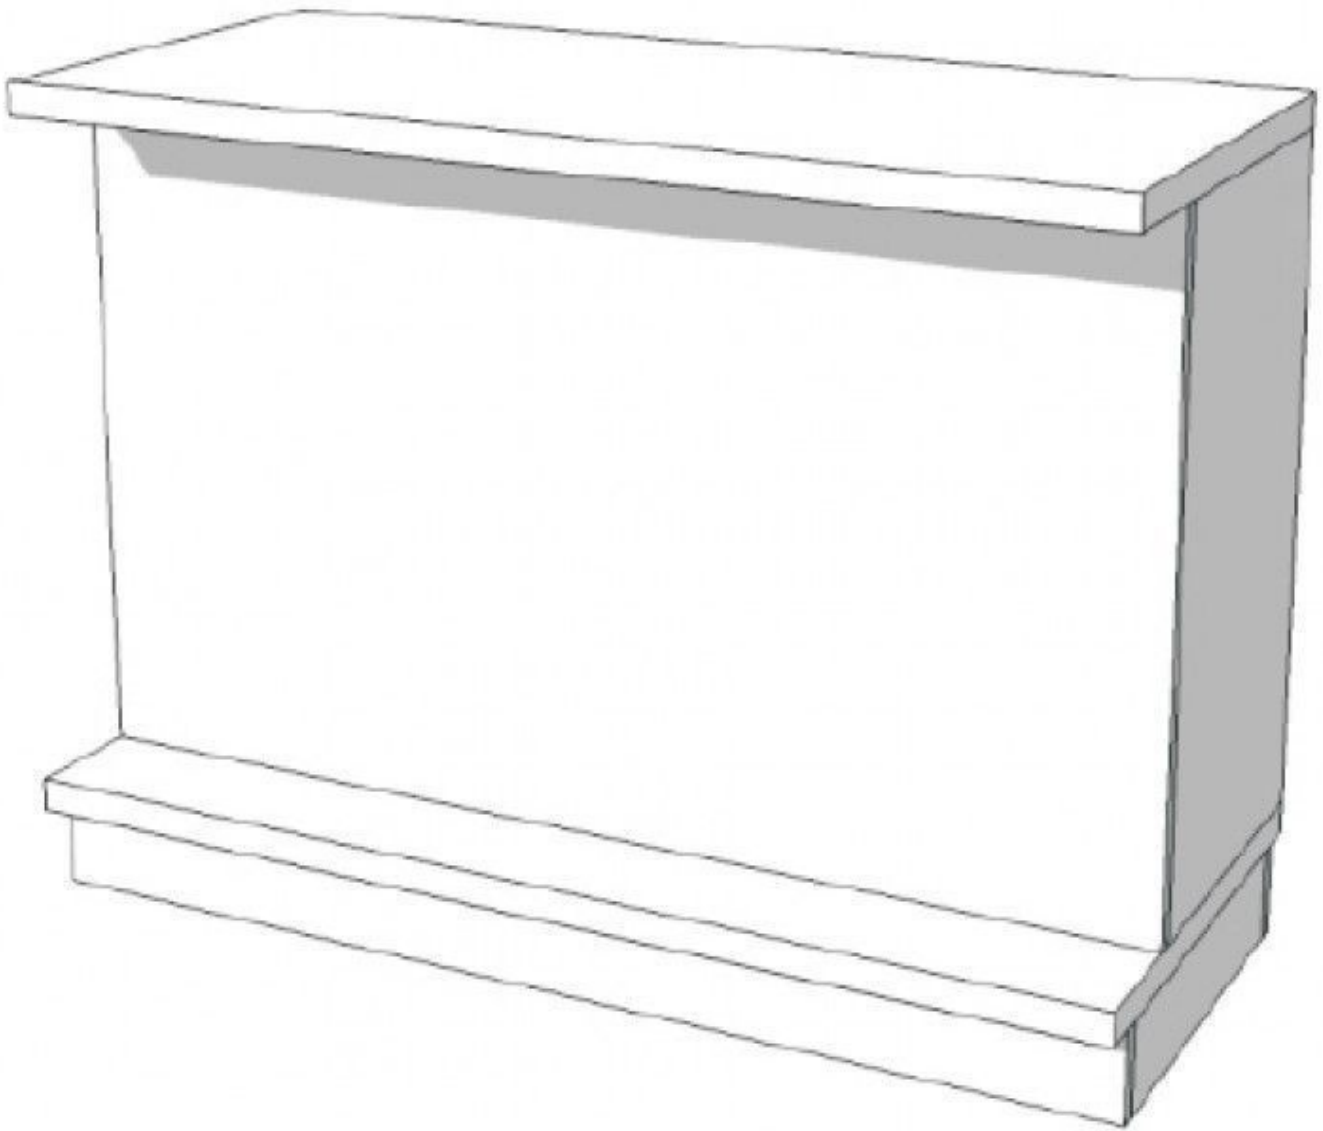

FEATURES

Brand	Comptoirs shopping
Base	
Fitting	No fixing
Color	Blanc
Ref	com-dro-bla-2109
ID	2109
Delivery schedule	3-4 weeks
Category	Modern counter display
Type	Store furniture

DETAIL

Mannequins Shopping, a specialist in display mannequins and shopfitting, offers a range of counters to equip your shop. Discover all our ranges of sales counters, reception counter or cash counters. You'll find counters for every budget and every style: from the modular counter to the authentic counter. Quality shop furniture to make your shop attractive to your visitors and customers. Our website offers a range of professional counters. On these counters, you will have your cash register, keep hand-carried your paper bags or plastic.

White squared counter 143cm

Modern counter display - Photo n° 5