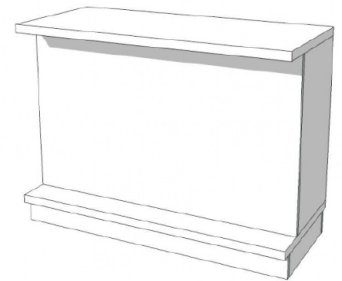

White squared counter 143cm **1 380.00 €Ex VAT** Modern counter display

FEATURES

Brand	Comptoirs shopping
Base	
Fitting	No fixing
Color	Blanc
Ref	com-dro-bla-2109
ID	2109
Delivery schedule	3-4 weeks
Category	Modern counter display
Type	Store furniture

DETAIL

Mannequins Shopping, a specialist in display mannequins and shopfitting, offers a range of counters to equip your shop. Discover all our ranges of sales counters, reception counter or cash counters. You'll find counters for every budget and every style: from the modular counter to the authentic counter. Quality shop furniture to make your shop attractive to your visitors and customers. Our website offers a range of professional counters. On these counters, you will have your cash register, keep hand-carried your paper bags or plastic.

DESCRIPTION

White shop reception desk - dimensions: 143 cm wide 100 cm high 60 cm deep. Counters, shop reception bollard with clean lines, made from sprayed and polished MDF, produced by our ISO-certified factory"**These shop counters are delivered in several parts, assembly is the customer's responsibility**"

White squared counter 143cm