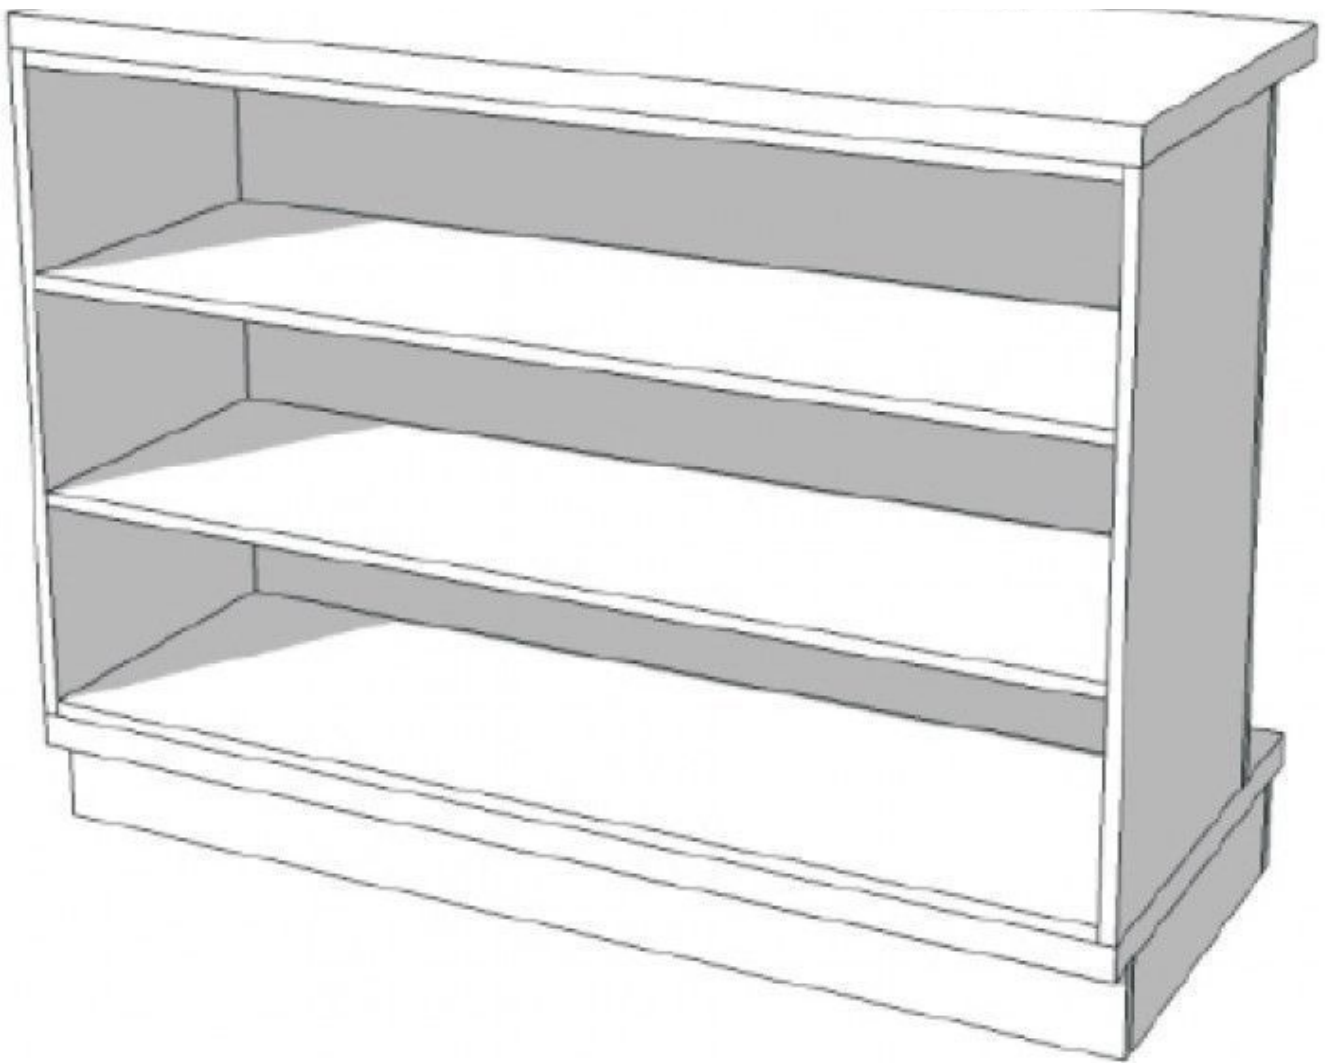

FEATURES

Brand	Comptoirs shopping
Base	
Fitting	No fixing
Color	Blanc
Ref	com-dro-bla-2109
ID	2109
Delivery schedule	3-4 weeks
Category	Modern counter display
Type	Store furniture

DETAIL

Mannequins Shopping, a specialist in display mannequins and shopfitting, offers a range of counters to equip your shop. Discover all our ranges of sales counters, reception counter or cash counters. You'll find counters for every budget and every style: from the modular counter to the authentic counter. Quality shop furniture to make your shop attractive to your visitors and customers. Our website offers a range of professional counters. On these counters, you will have your cash register, keep hand-carried your paper bags or plastic.