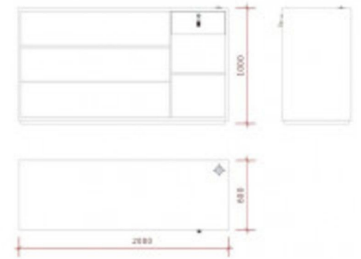

White shop counter 200 cm **1 950.00 €Ex VAT** Modern counter display

FEATURES

Brand	Mobilier shopping
Base	
Fitting	
Color	Blanc
Ref	com-mag-bla-3510
ID	3510
Delivery schedule	4-6 weeks
Category	Modern counter display
Type	Store furniture

DESCRIPTION

White glossy shop counter.This shop counter is ideal for displaying your products in the shop and for optimising your sales area.**The shop counter** is 200 cm high, 60 cm deep and 100 cm high. It also has a drawer for storage.

White shop counter 200 cm

Modern counter display - Photo n° 1

FEATURES

Brand	Mobilier shopping
Base	
Fitting	
Color	Blanc
Ref	com-mag-bla-3510
ID	3510
Delivery schedule	4-6 weeks
Category	Modern counter display
Type	Store furniture

White shop counter 200 cm

Modern counter display - Photo n° 4

FEATURES

Brand	Mobilier shopping
Base	
Fitting	
Color	Blanc
Ref	com-mag-bla-3510
ID	3510
Delivery schedule	4-6 weeks
Category	Modern counter display
Type	Store furniture