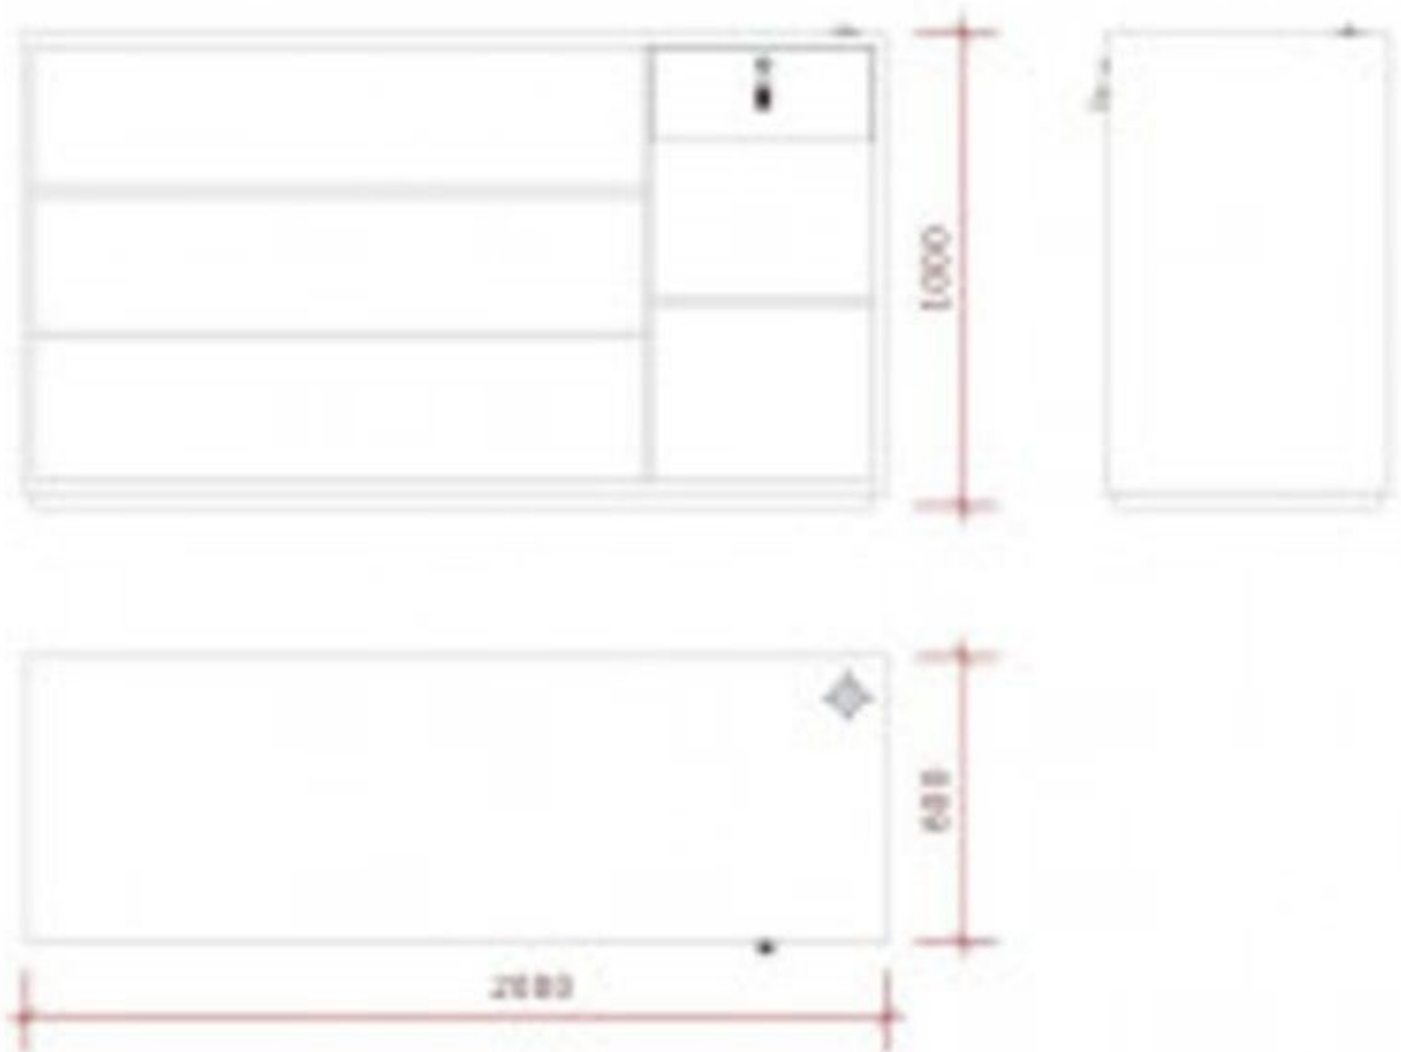

FEATURES

Brand	Mobilier shopping
Base Fitting	
Color	Blanc
Ref ID	com-mag-bla-3510 3510
Delivery schedule	4-6 weeks
Category	Modern counter display
Type	Store furniture

DETAIL

Display counter for shop white glossy. Mannequins Shopping offers you a selection of display furniture for your shops. Among our selection of furniture, find our sales counters, shop counters, wooden counters and much more on our website.

White shop counter 200 cm

Modern counter display - Photo n° 4