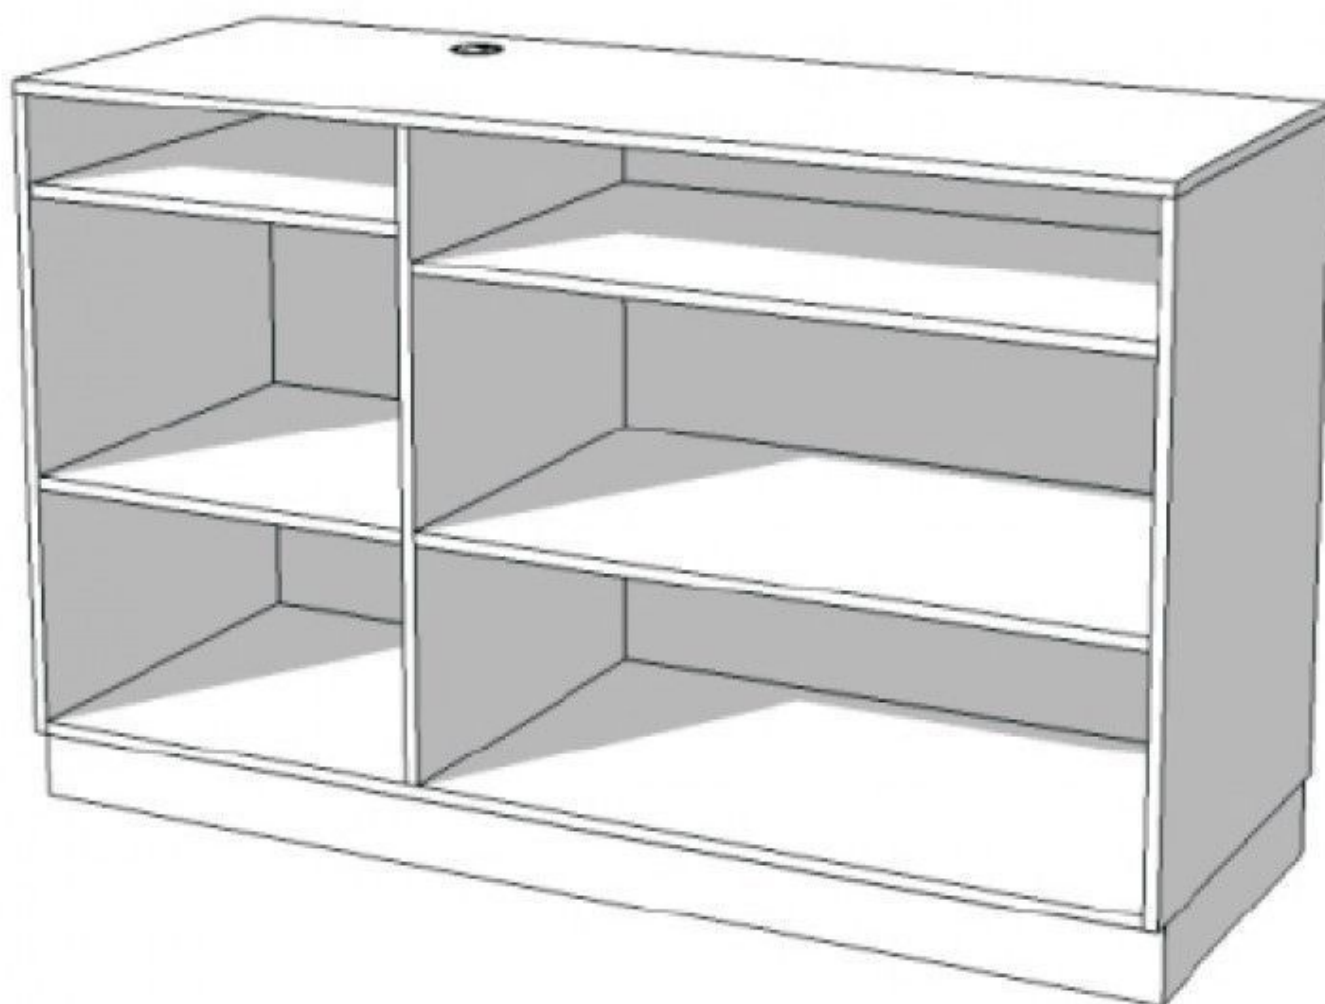

Modern counter display - Photo n° 2

FEATURES

Brand	Comptoirs shopping
Base	
Fitting	
Color	Blanc
Ref	com-bla-mod-2140
ID	2140
Delivery schedule	1-5 working days
Category	Modern counter display
Type	Store furniture

DETAIL

White modern counter with storage compartments. Mannequins Shopping offers you a selection of storage units and other furniture for your shop. Among our selection you will find our modern countertop, classic countertop, wooden countertop.

White modern counter with sub-compartments 100cm

Modern counter display - Photo n° 3