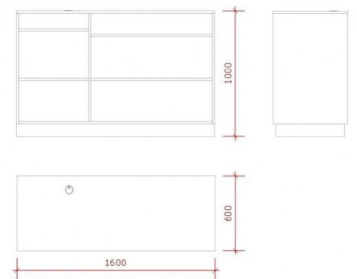

White modern counter with sub-compartments 100cm

Modern counter display

715.00 €Ex VAT

FEATURES

Brand	Comptoirs shopping
Base	
Fitting	
Color	Blanc
Ref	com-bla-mod-2140
ID	2140
Delivery schedule	1-5 working days
Category	Modern counter display
Type	Store furniture

DETAIL

White modern counter with storage compartments. Mannequins Shopping offers you a selection of storage units and other furniture for your shop. Among our selection you will find our modern countertop, classic countertop, wooden countertop.

DESCRIPTION

Modern white countertop with under compartment for storage.

This modern counter is ideal for displaying or storing your items in the shop. **The storage unit** is 160 cm wide, 100 cm high and 60 cm deep.