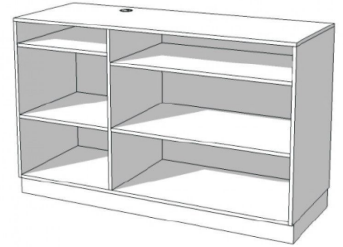

White modern counter with sub-compartments 100cm

Modern counter display

715.00 €Ex VAT

FEATURES

Brand	Comptoirs shopping
Base	
Fitting	
Color	Blanc
Ref	com-bla-mod-2140
ID	2140
Delivery schedule	1-5 working days
Category	Modern counter display
Type	Store furniture

DETAIL

White modern counter with storage compartments. Mannequins Shopping offers you a selection of storage units and other furniture for your shop. Among our selection you will find our modern countertop, classic countertop, wooden countertop.

DESCRIPTION

Modern white countertop with under compartment for storage.

This modern counter is ideal for displaying or storing your items in the shop. **The storage unit** is 160 cm wide, 100 cm high and 60 cm deep.