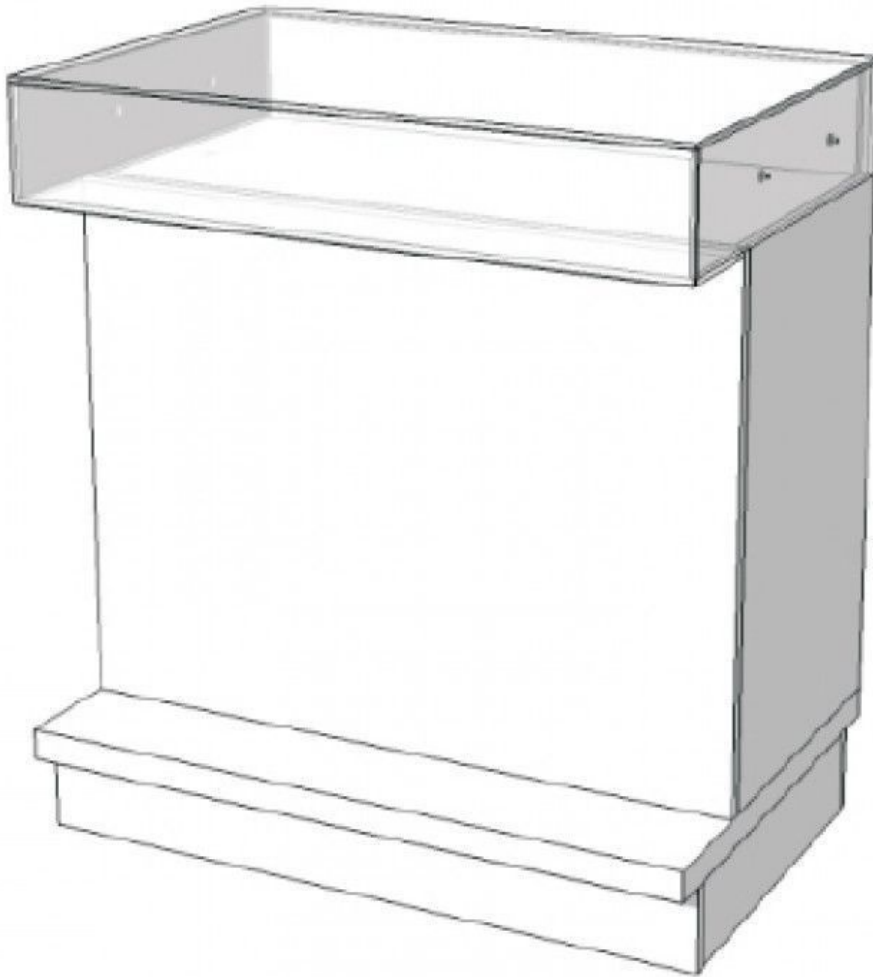

White glass counter S C-PEC-003 1 057.50 €Ex VAT
Modern counter display

FEATURES

Brand	Comptoirs shopping
Base	
Fitting	
Color	Blanc
Ref	com-bla-en-2103
ID	2103
Delivery schedule	1-5 working days
Category	Modern counter display
Type	Store furniture

DESCRIPTION

White counter with glass display. This shop counter is ideal for displaying your products in shops. The shop counter has a display window on the top of the unit for storing collectibles or other items. The counter is 90 cm wide, 100 cm high and 60 cm deep.

White glass counter S C-PEC-003

Modern counter display - Photo n° 1

FEATURES

Brand	Comptoirs shopping
Base	
Fitting	
Color	Blanc
Ref	com-bla-en-2103
ID	2103
Delivery schedule	1-5 working days
Category	Modern counter display
Type	Store furniture

White glass counter S C-PEC-003

Modern counter display - Photo n° 2

FEATURES

Brand	Comptoirs shopping
Base	
Fitting	
Color	Blanc
Ref	com-bla-en-2103
ID	2103
Delivery schedule	1-5 working days
Category	Modern counter display
Type	Store furniture