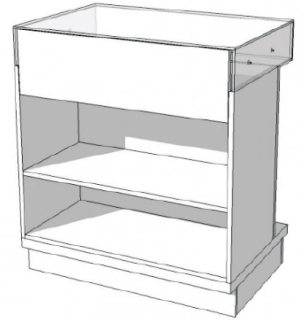

White glass counter S C-PEC-003 1 057.50 €Ex VAT
Modern counter display

FEATURES

Brand	Comptoirs shopping
Base	
Fitting	
Color	Blanc
Ref	com-bla-en-2103
ID	2103
Delivery schedule	1-5 working days
Category	Modern counter display
Type	Store furniture

DESCRIPTION

White counter with glass display. This shop counter is ideal for displaying your products in shops. The shop counter has a display window on the top of the unit for storing collectibles or other items. The counter is 90 cm wide, 100 cm high and 60 cm deep.

White glass counter S C-PEC-003

Modern counter display - Photo n° 1

FEATURES

Brand	Comptoirs shopping
Base	
Fitting	
Color	Blanc
Ref	com-bla-en-2103
ID	2103
Delivery schedule	1-5 working days
Category	Modern counter display
Type	Store furniture

White glass counter S C-PEC-003

Modern counter display - Photo n° 2

FEATURES

Brand	Comptoirs shopping
Base	
Fitting	
Color	Blanc
Ref	com-bla-en-2103
ID	2103
Delivery schedule	1-5 working days
Category	Modern counter display
Type	Store furniture