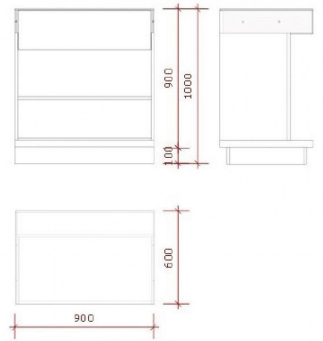

White glass counter S C-PEC-003 1 057.50 €Ex VAT
Modern counter display

FEATURES

Brand	Comptoirs shopping
Base	
Fitting	
Color	Blanc
Ref	com-bla-en-2103
ID	2103
Delivery schedule	1-5 working days
Category	Modern counter display
Type	Store furniture

DESCRIPTION

White counter with glass display. This shop counter is ideal for displaying your products in shops. The shop counter has a display window on the top of the unit for storing collectibles or other items. The counter is 90 cm wide, 100 cm high and 60 cm deep.

White glass counter S C-PEC-003

Modern counter display - Photo n° 1

FEATURES

Brand	Comptoirs shopping
Base	
Fitting	
Color	Blanc
Ref	com-bla-en-2103
ID	2103
Delivery schedule	1-5 working days
Category	Modern counter display
Type	Store furniture

White glass counter S C-PEC-003

Modern counter display - Photo n° 2

FEATURES

Brand	Comptoirs shopping
Base	
Fitting	
Color	Blanc
Ref	com-bla-en-2103
ID	2103
Delivery schedule	1-5 working days
Category	Modern counter display
Type	Store furniture