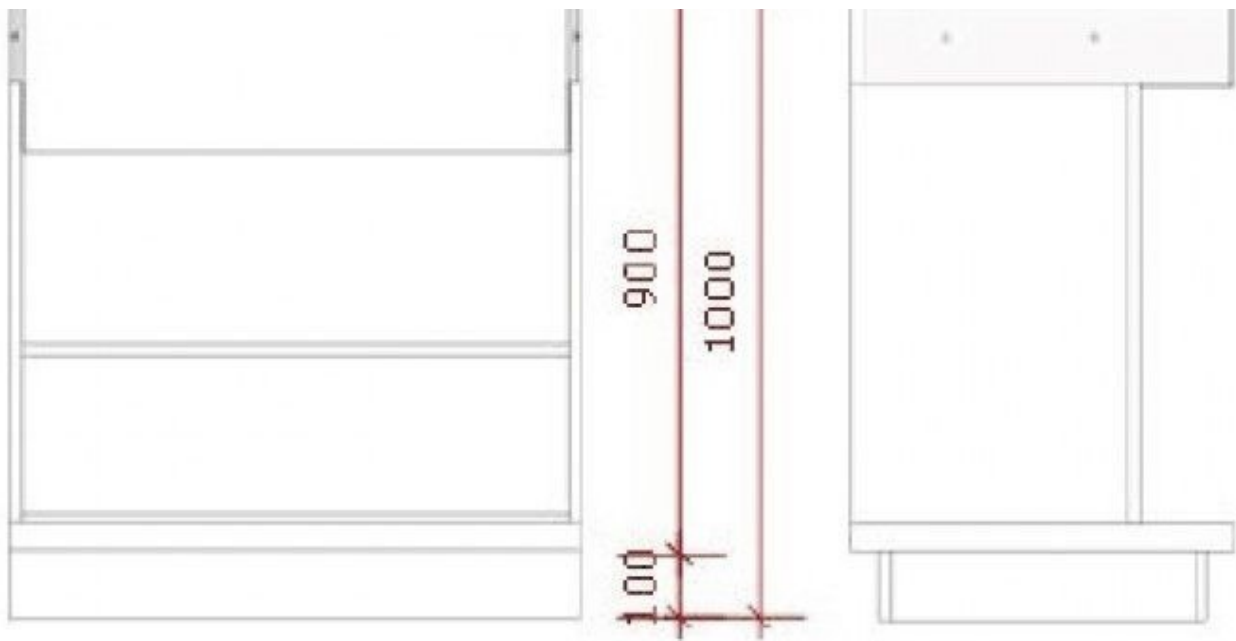

FEATURES

Brand	Comptoirs shopping
Base Fitting	
Color	Blanc
Ref ID	com-bla-en-2103 2103
Delivery schedule	1-5 working days
Category	Modern counter display
Type	Store furniture

DETAIL

Mannequins Shopping, a specialist in display mannequins and shopfitting, offers a range of counters to equip your shop. Discover all our ranges of sales counters, reception counter or cash counters. You'll find counters for every budget and every style: from the modular counter to the authentic counter. Quality shop furniture to make your shop attractive to your visitors and customers. Our website offers a range of professional counters. On these counters, you will have your cash register, keep hand-carried your paper bags or plastic.