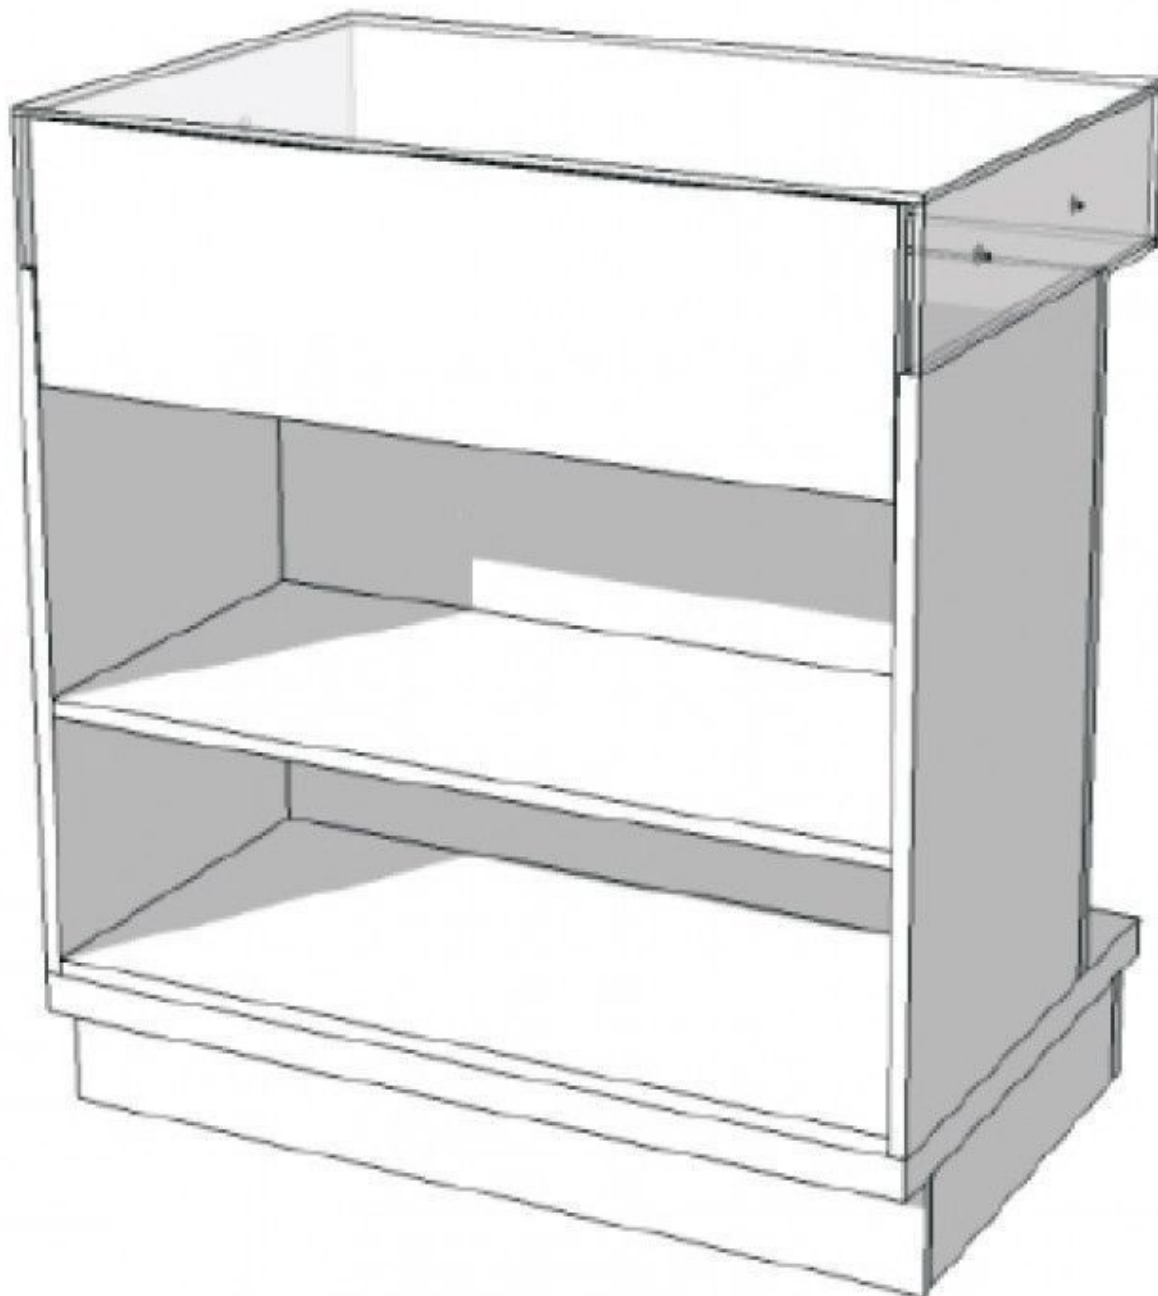

White glass counter S C-PEC-003 1 057.50 €Ex VAT
Modern counter display

FEATURES

Brand	Comptoirs shopping
Base	
Fitting	
Color	Blanc
Ref	com-bla-en-2103
ID	2103
Delivery schedule	1-5 working days
Category	Modern counter display
Type	Store furniture

DESCRIPTION

White counter with glass display. This shop counter is ideal for displaying your products in shops. The shop counter has a display window on the top of the unit for storing collectibles or other items. The counter is 90 cm wide, 100 cm high and 60 cm deep.

White glass counter S C-PEC-003

Modern counter display - Photo n° 1

FEATURES

Brand	Comptoirs shopping
Base	
Fitting	
Color	Blanc
Ref	com-bla-en-2103
ID	2103
Delivery schedule	1-5 working days
Category	Modern counter display
Type	Store furniture

White glass counter S C-PEC-003

Modern counter display - Photo n° 2

FEATURES

Brand	Comptoirs shopping
Base	
Fitting	
Color	Blanc
Ref	com-bla-en-2103
ID	2103
Delivery schedule	1-5 working days
Category	Modern counter display
Type	Store furniture