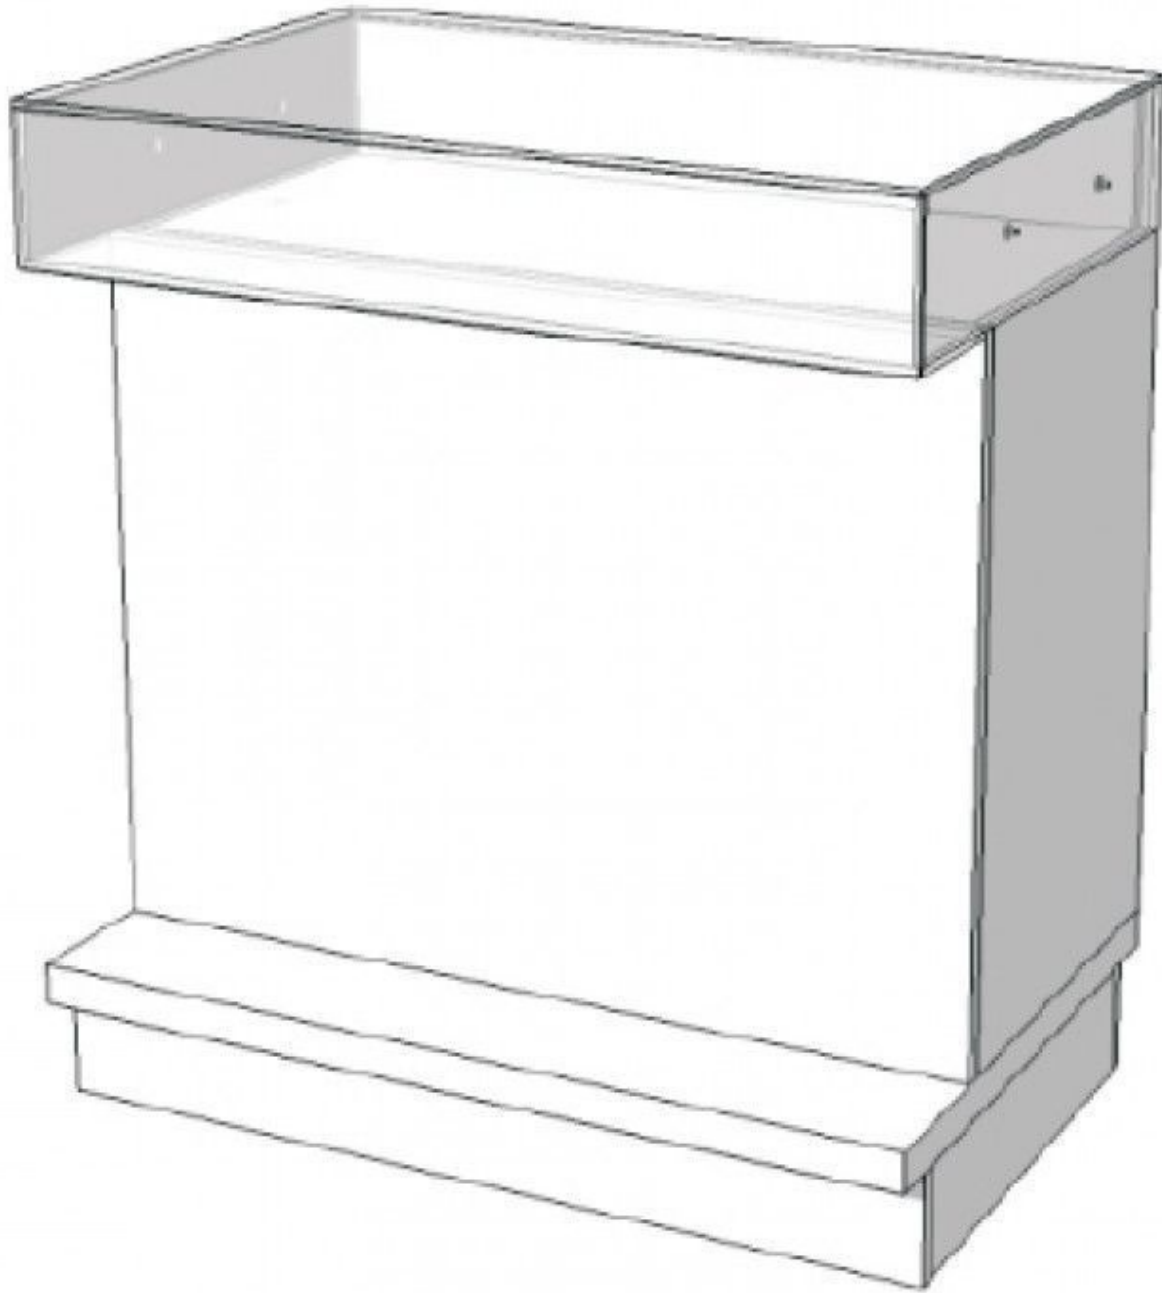

White glass counter S C-PEC-003 1 057.50 €Ex VAT
Modern counter display

FEATURES

Brand	Comptoirs shopping
Base	
Fitting	
Color	Blanc
Ref	com-bla-en-2103
ID	2103
Delivery schedule	1-5 working days
Category	Modern counter display
Type	Store furniture

DESCRIPTION

White counter with glass display. This shop counter is ideal for displaying your products in shops. The shop counter has a display window on the top of the unit for storing collectibles or other items. The counter is 90 cm wide, 100 cm high and 60 cm deep.

White glass counter S C-PEC-003

Modern counter display - Photo n° 1

FEATURES

Brand	Comptoirs shopping
Base	
Fitting	
Color	Blanc
Ref	com-bla-en-2103
ID	2103
Delivery schedule	1-5 working days
Category	Modern counter display
Type	Store furniture

White glass counter S C-PEC-003

Modern counter display - Photo n° 2

FEATURES

Brand	Comptoirs shopping
Base	
Fitting	
Color	Blanc
Ref	com-bla-en-2103
ID	2103
Delivery schedule	1-5 working days
Category	Modern counter display
Type	Store furniture