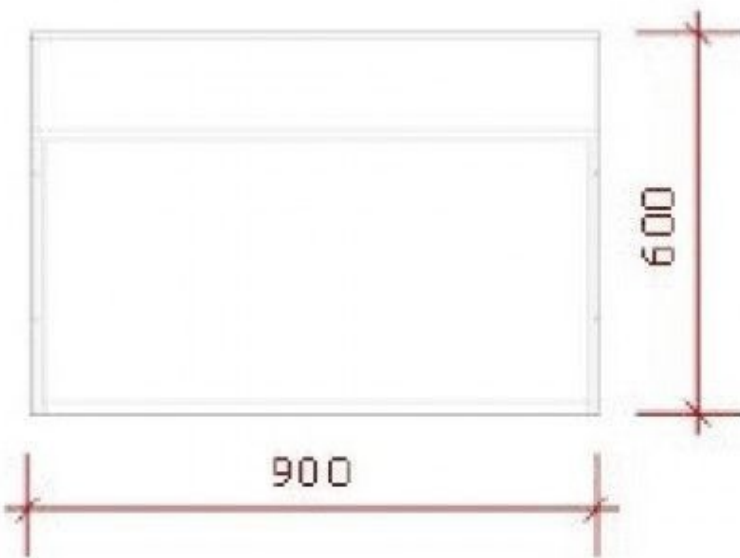

FEATURES

Brand	Comptoirs shopping
Base Fitting	
Color	Blanc
Ref ID	com-bla-en-2103 2103
Delivery schedule	1-5 working days
Category	Modern counter display
Type	Store furniture

DETAIL

Mannequins Shopping, a specialist in display mannequins and shopfitting, offers a range of counters to equip your shop. Discover all our ranges of sales counters, reception counter or cash counters. You'll find counters for every budget and every style: from the modular counter to the authentic counter. Quality shop furniture to make your shop attractive to your visitors and customers. Our website offers a range of professional counters. On these counters, you will have your cash register, keep hand-carried your paper bags or plastic.