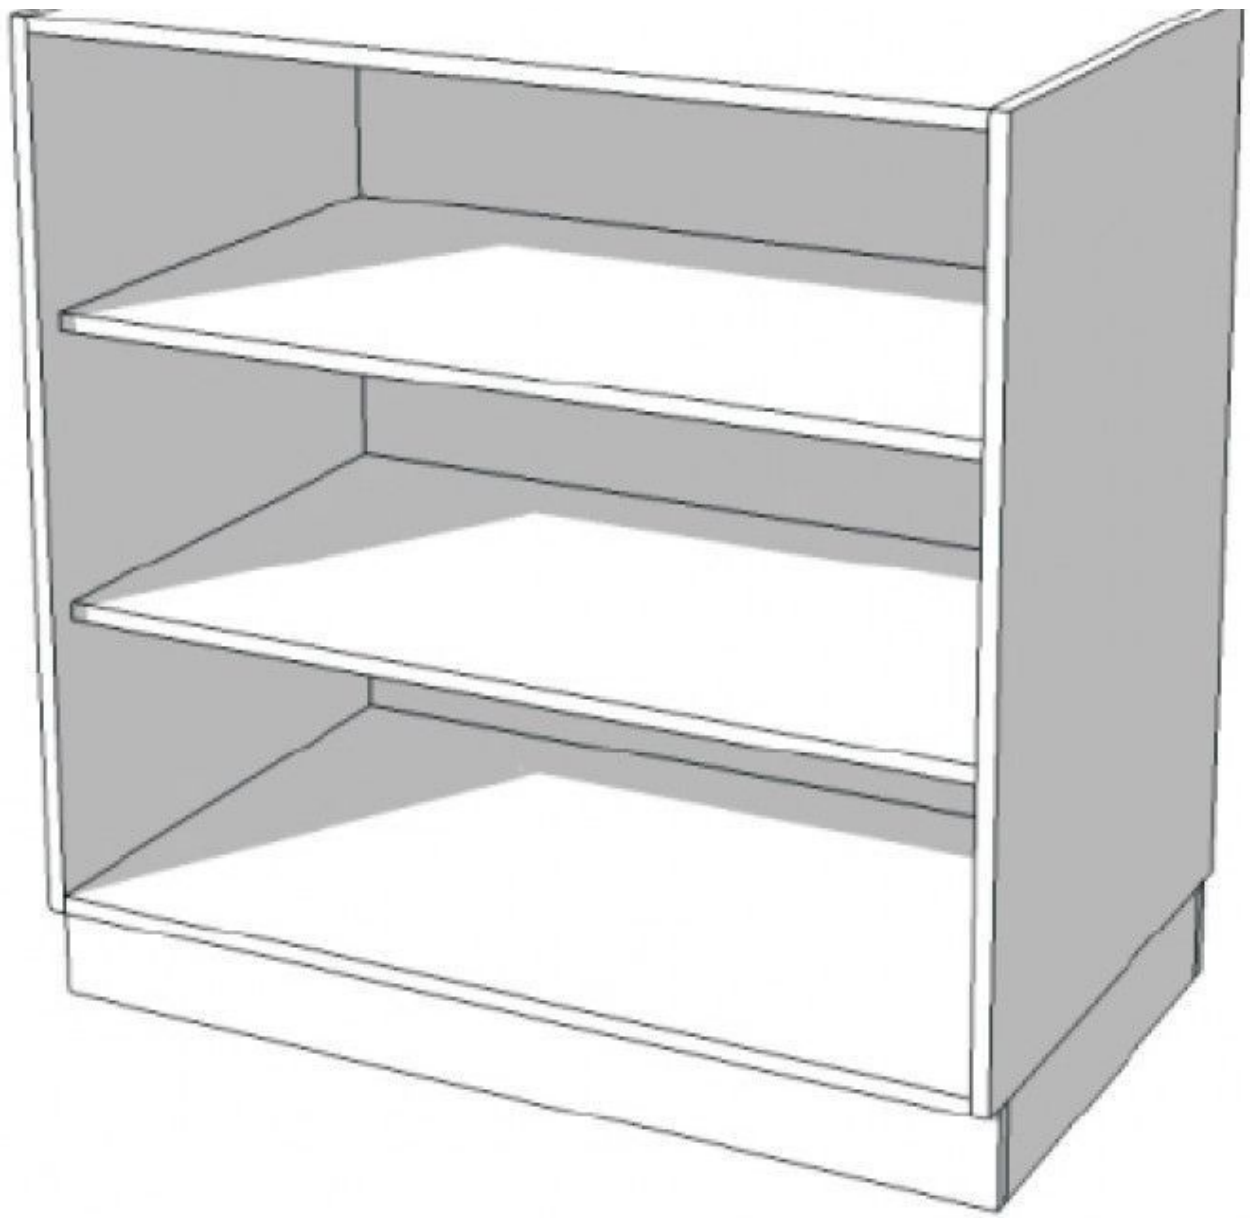

FEATURES

Brand	Mannequins vitrine
Base	
Fitting	
Color	Blanc
Ref	com-bla-de-1388
ID	1388
Delivery schedule	1-5 working days
Category	Modern counter display
Type	Store furniture

DETAIL

Mannequins Shopping offers you a set of counters to equip your points of sale with a display without wasting time.

Dimension:

Width: 200 cm
Height : 100 cm
Depth: 60 cm

White countertop of 200 cm

Modern counter display - Photo n° 5