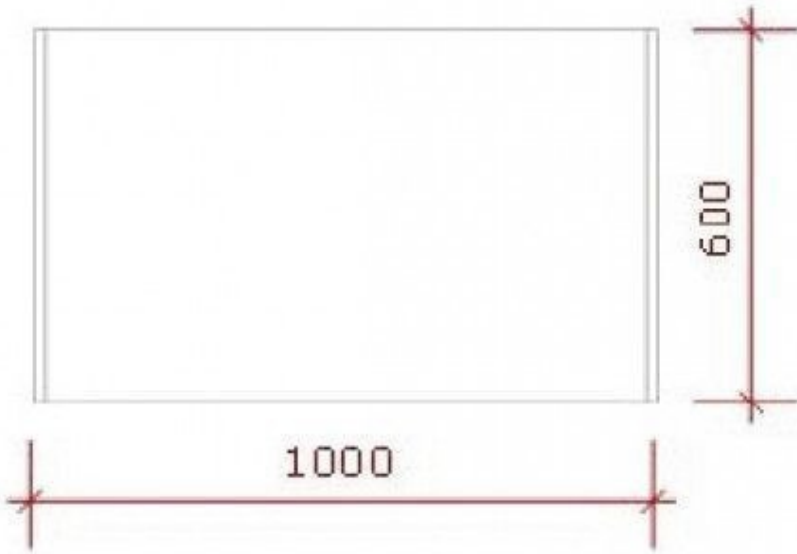

FEATURES

Brand	Mannequins vitrine
Base	
Fitting	
Color	Blanc
Ref ID	com-bla-de-1388 1388
Delivery schedule	1-5 working days
Category	Modern counter display
Type	Store furniture

DETAIL

Mannequins Shopping offers you a set of counters to equip your points of sale with a display without wasting time.

Dimension:

Width: 200 cm
Height : 100 cm
Depth: 60 cm