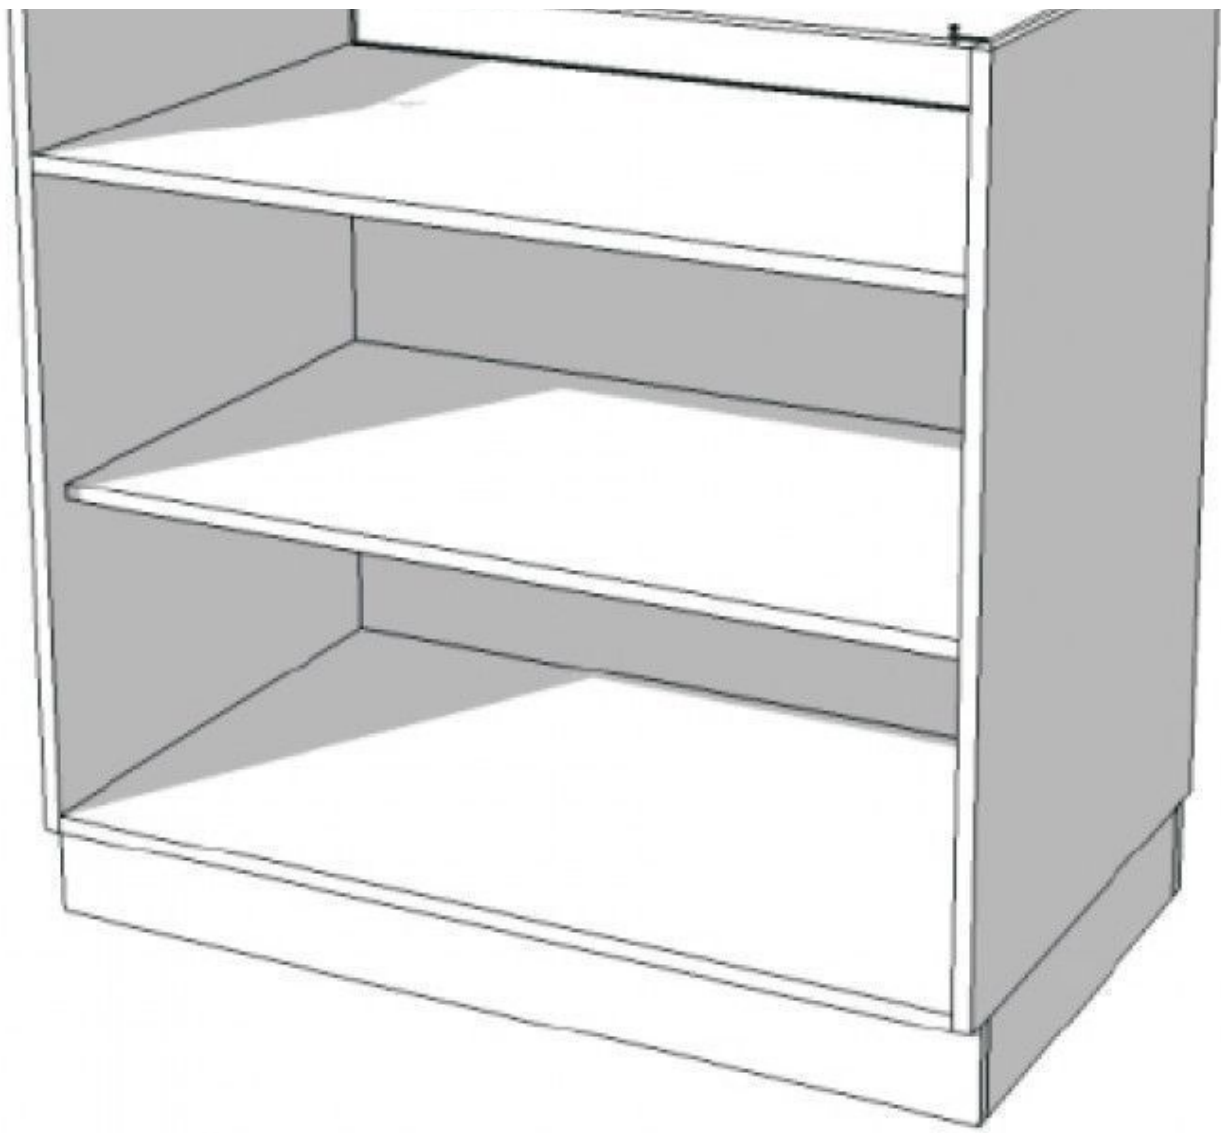

DESCRIPTION

100 x 100 x 60cm.

white counter with glass part 100cm

Modern counter display - Photo n° 1

FEATURES

Brand	Comptoirs shopping
Base	
Fitting	
Color	Blanc
Ref	com-bla-ave-2129
ID	2129
Delivery schedule	1-5 working days
Category	Modern counter display
Type	Store furniture

DETAIL

white counter with glass part 100cm
Modern counter display - Photo n° 3

FEATURES

DETAIL

Brand	Comptoirs shopping
Base	
Fitting	
Color	Blanc
Ref	com-bla-ave-2129
ID	2129
Delivery schedule	1-5 working days
Category	Modern counter display
Type	Store furniture

white counter with glass part 100cm
Modern counter display - Photo n° 4

FEATURES

Brand	Comptoirs shopping
Base	
Fitting	
Color	Blanc
Ref	com-bla-ave-2129
ID	2129
Delivery schedule	1-5 working days
Category	Modern counter display
Type	Store furniture

DETAIL

white counter with glass part 100cm

Modern counter display - Photo n° 5

FEATURES

Brand	Comptoirs shopping
Base	
Fitting	
Color	Blanc
Ref	com-bla-ave-2129
ID	2129
Delivery schedule	1-5 working days
Category	Modern counter display
Type	Store furniture