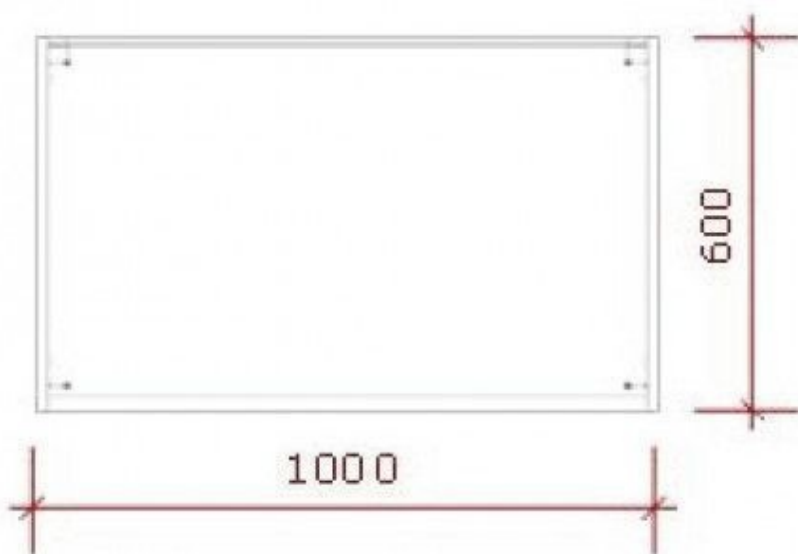

Dimension :

Width: 100 cm

Height : 100 cm

Depth: 60 cm

White counter of 260 cm

Modern counter display - Photo n° 4

FEATURES

Brand	Mannequins vitrine
Base	
Fitting	
Color	Blanc
Ref	com-bla-de-1386
ID	1386
Delivery schedule	1-5 working days
Category	Modern counter display
Type	Store furniture

DETAIL

Mannequins Shopping offers a set of counters to equip your points of sale with a display without losing time.

Dimension :

Width: 100 cm
Height : 100 cm
Depth: 60 cm

White counter of 260 cm

Modern counter display - Photo n° 5

Dimension :

Width: 100 cm
Height : 100 cm
Depth: 60 cm

White counter of 260 cm

Modern counter display - Photo n° 6

FEATURES

Brand	Mannequins vitrine
Base	
Fitting	
Color	Blanc
Ref	com-bla-de-1386
ID	1386
Delivery schedule	1-5 working days
Category	Modern counter display
Type	Store furniture

Dimension :

Width: 100 cm
Height : 100 cm
Depth: 60 cm