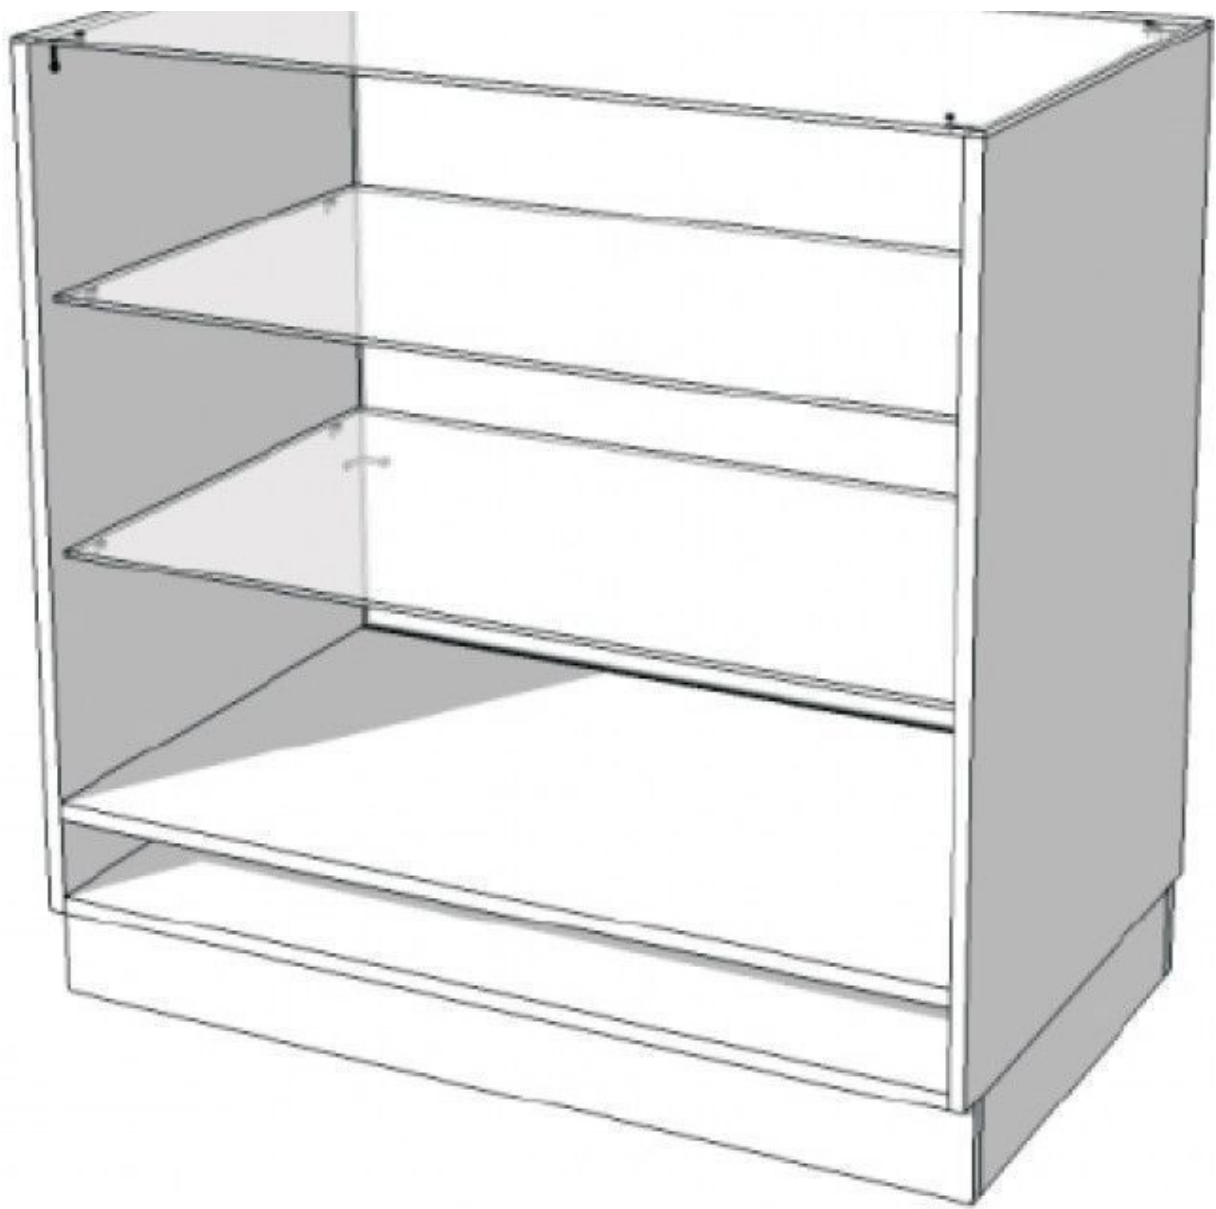

Dimension :

Width: 100 cm
Height : 100 cm
Depth: 60 cm

White counter of 260 cm

Modern counter display - Photo n° 2

FEATURES

Brand	Mannequins vitrine
Base Fitting	
Color	Blanc
Ref ID	com-bla-de-1386 1386
Delivery schedule	1-5 working days
Category	Modern counter display
Type	Store furniture

DETAIL

Mannequins Shopping offers a set of counters to equip your points of sale with a display without losing time.

Dimension :

Width: 100 cm
Height : 100 cm
Depth: 60 cm

White counter of 260 cm

Modern counter display - Photo n° 3

Dimension :

Width: 100 cm

Height : 100 cm

Depth: 60 cm

White counter of 260 cm

Modern counter display - Photo n° 4

FEATURES

Brand	Mannequins vitrine
Base	
Fitting	
Color	Blanc
Ref	com-bla-de-1386
ID	1386
Delivery schedule	1-5 working days
Category	Modern counter display
Type	Store furniture

DETAIL

Mannequins Shopping offers a set of counters to equip your points of sale with a display without losing time.

Dimension :

Width: 100 cm
Height : 100 cm
Depth: 60 cm

White counter of 260 cm

Modern counter display - Photo n° 5