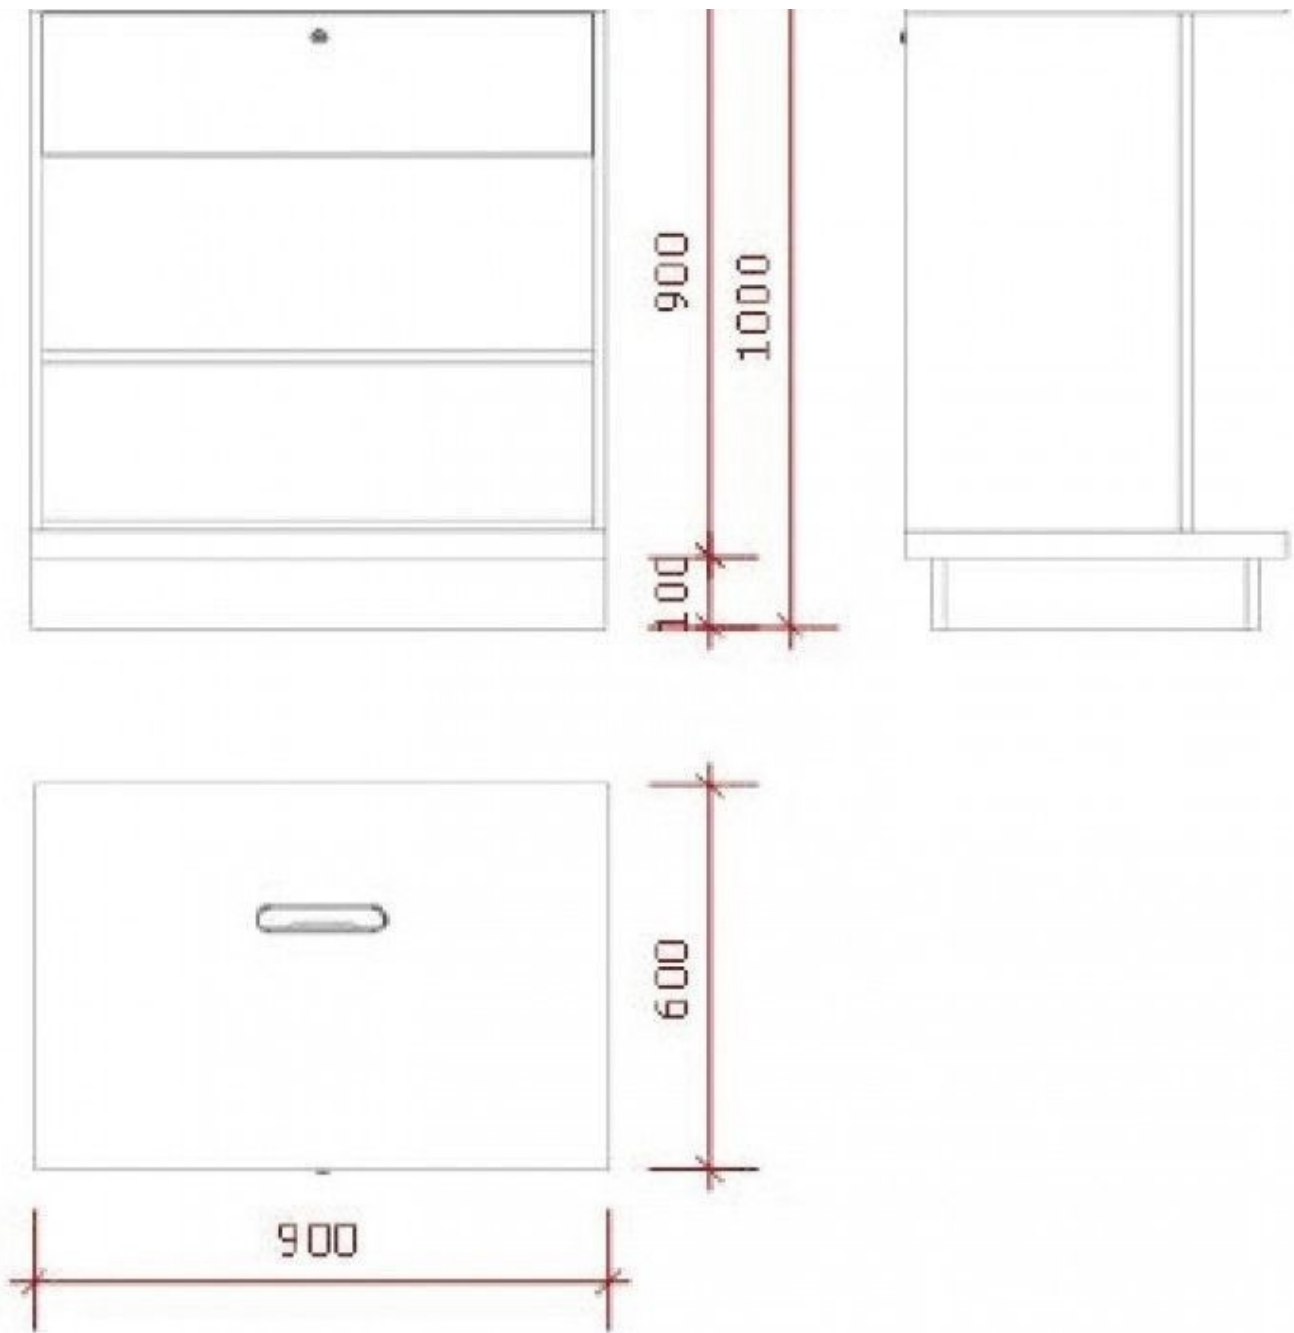

FEATURES

Brand	Comptoirs shopping
Base Fitting	
Color	Blanc
Ref ID	com-cla-bla-2111 2111
Delivery schedule	1-5 working days
Category	Modern counter display
Type	Store furniture

DETAIL

Mannequins Shopping, a specialist in display mannequins and shopfitting, offers a range of counters to equip your shop. Discover all our ranges of sales counters, reception counter or cash counters. You'll find counters for every budget and every style: from the modular counter to the authentic counter. Quality shop furniture to make your shop attractive to your visitors and customers. Our website offers a range of professional counters. On these counters, you will have your cash register, keep hand-carried your paper bags or plastic.