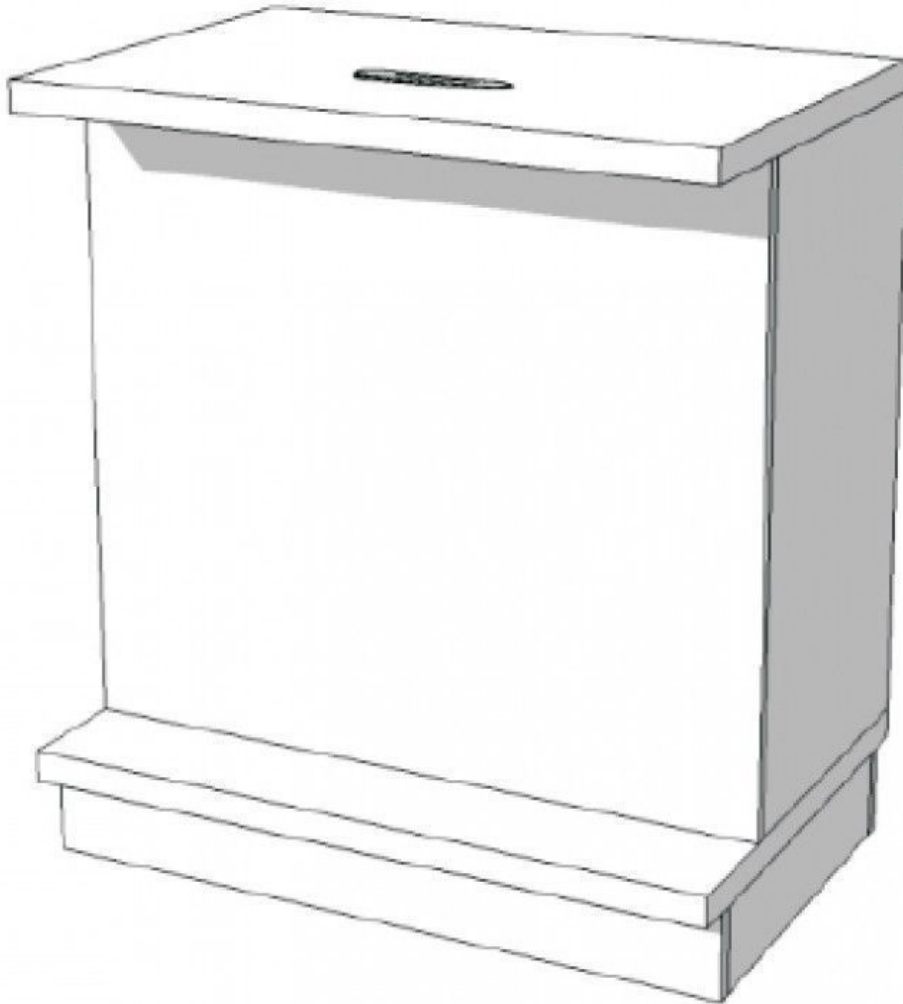

White classic counter S C-PEC-007 920.00 €Ex VAT Modern counter display

FEATURES

Brand	Comptoirs shopping
Base	
Fitting	
Color	Blanc
Ref	com-cla-bla-2111
ID	2111
Delivery schedule	1-5 working days
Category	Modern counter display
Type	Store furniture

DESCRIPTION

This counter is classic an modern furniture Eccentric counters, very exclusive line of counters made by hand Produced by our factory with ISO
 Dimensions : Width : 90 cm Height : 100 cm Depth : 60 cm

White classic counter S C-PEC-007

Modern counter display - Photo n° 1

FEATURES

Brand	Comptoirs shopping
Base	
Fitting	
Color	Blanc
Ref	com-cla-bla-2111
ID	2111
Delivery schedule	1-5 working days
Category	Modern counter display
Type	Store furniture