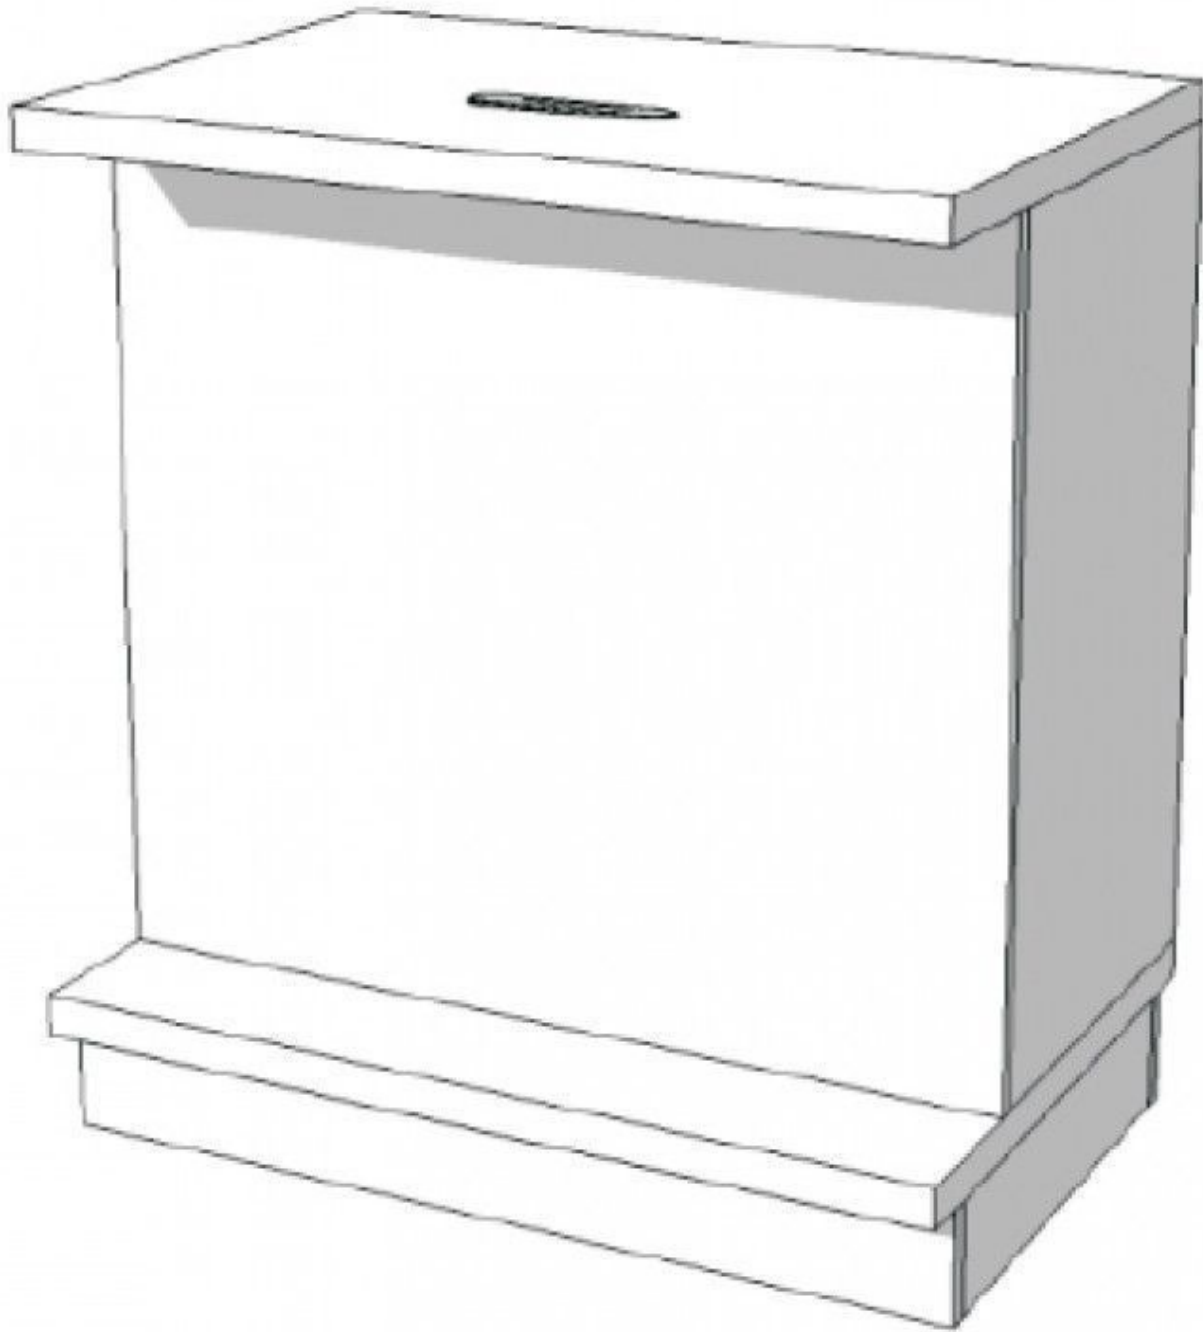

White classic counter S C-PEC-007 920.00 €Ex VAT Modern counter display

FEATURES

Brand	Comptoirs shopping
Base	
Fitting	
Color	Blanc
Ref	com-cla-bla-2111
ID	2111
Delivery schedule	1-5 working days
Category	Modern counter display
Type	Store furniture

DESCRIPTION

This counter is classic an modern furniture Eccentric counters, very exclusive line of counters made by hand Produced by our factory with ISO
 Dimensions : Width : 90 cm Height : 100 cm Depth : 60 cm

White classic counter S C-PEC-007

Modern counter display - Photo n° 1

FEATURES

Brand	Comptoirs shopping
Base	
Fitting	
Color	Blanc
Ref	com-cla-bla-2111
ID	2111
Delivery schedule	1-5 working days
Category	Modern counter display
Type	Store furniture