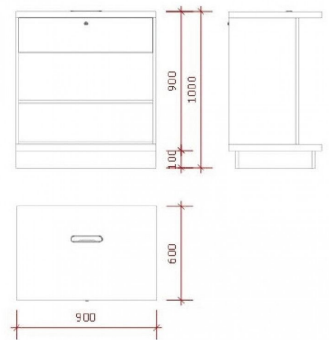

White classic counter S C-PEC-007 920.00 €Ex VAT Modern counter display

FEATURES

Brand	Comptoirs shopping
Base	
Fitting	
Color	Blanc
Ref	com-cla-bla-2111
ID	2111
Delivery schedule	1-5 working days
Category	Modern counter display
Type	Store furniture

DETAIL

Mannequins Shopping, a specialist in display mannequins and shopfitting, offers a range of counters to equip your shop. Discover all our ranges of sales counters, reception counter or cash counters. You'll find counters for every budget and every style: from the modular counter to the authentic counter. Quality shop furniture to make your shop attractive to your visitors and customers. Our website offers a range of professional counters. On these counters, you will have your cash register, keep hand-carried your paper bags or plastic.

DESCRIPTION

This counter is classic an modern furniture Eccentric counters, very exclusive line of counters made by hand Produced by our factory with ISO
Dimensions : Width : 90 cm Height : 100 cm Depth : 60 cm

White classic counter S C-PEC-007