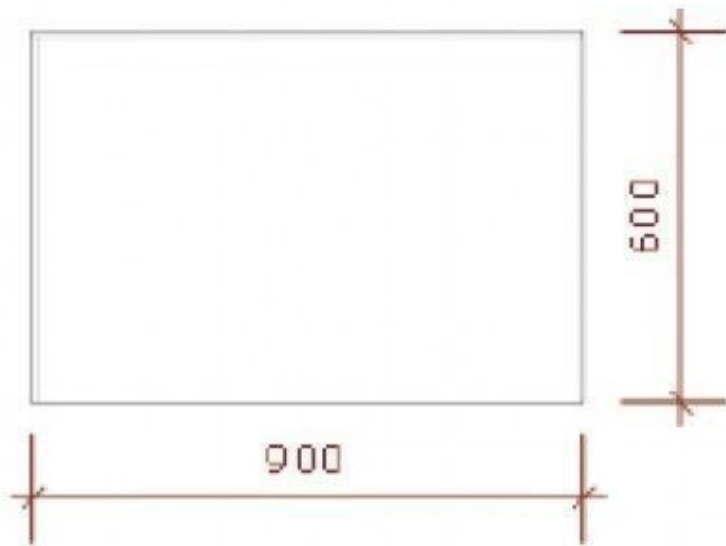

FEATURES

Brand	Comptoirs shopping
Base	
Fitting	
Color	Blanc
Ref	com-mod-sup-2102
ID	2102
Delivery schedule	1-5 working days
Category	Modern counter display
Type	Store furniture

DETAIL