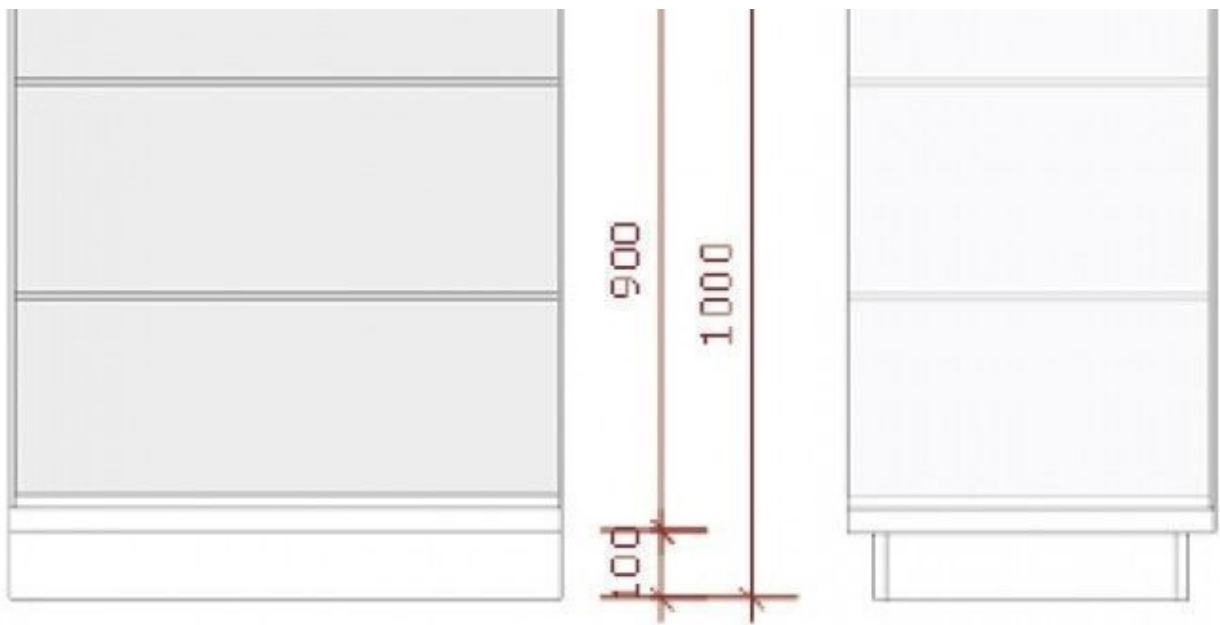

FEATURES

Brand	Comptoirs shopping
Base	
Fitting	
Color	Blanc
Ref	com-mod-sup-2102
ID	2102
Delivery schedule	1-5 working days
Category	Modern counter display
Type	Store furniture

DETAIL