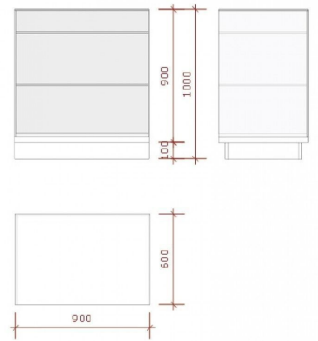

Super bright modern counter S-C-PEC-002 1 260.00 €Ex VAT Modern counter display

FEATURES

DETAIL

Brand	Comptoirs shopping
Base	
Fitting	
Color	Blanc
Ref	com-mod-sup-2102
ID	2102
Delivery schedule	1-5 working days
Category	Modern counter display
Type	Store furniture

DESCRIPTION

Super bright white counter. This counter is part of an exclusive line of countertops handcrafted from powdered and polished MDF. Produced by our ISO certified factory. Status : In stock Delivery time : 3-5 business days Dimensions : Width : 90 cm Height : 100 cm Depth : 60 cm

Super bright modern counter S-C-PEC-002