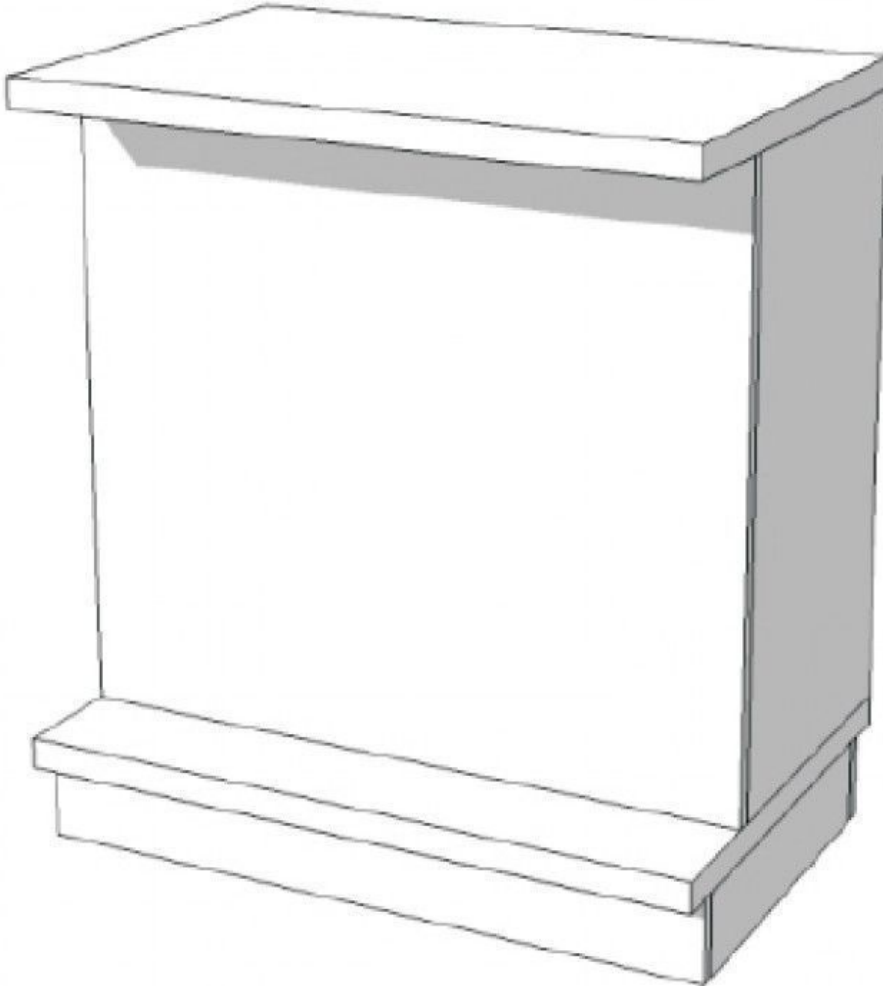

## Modern counter display

### DESCRIPTION

white glossy store counter

90 cm wide 100 cm high 60 cm deep

Eccentric counters, very exclusive line of counters made by hand, produced from MDF painted and polished, produced by our factory with ISO certificate

## Store counter white with shelves