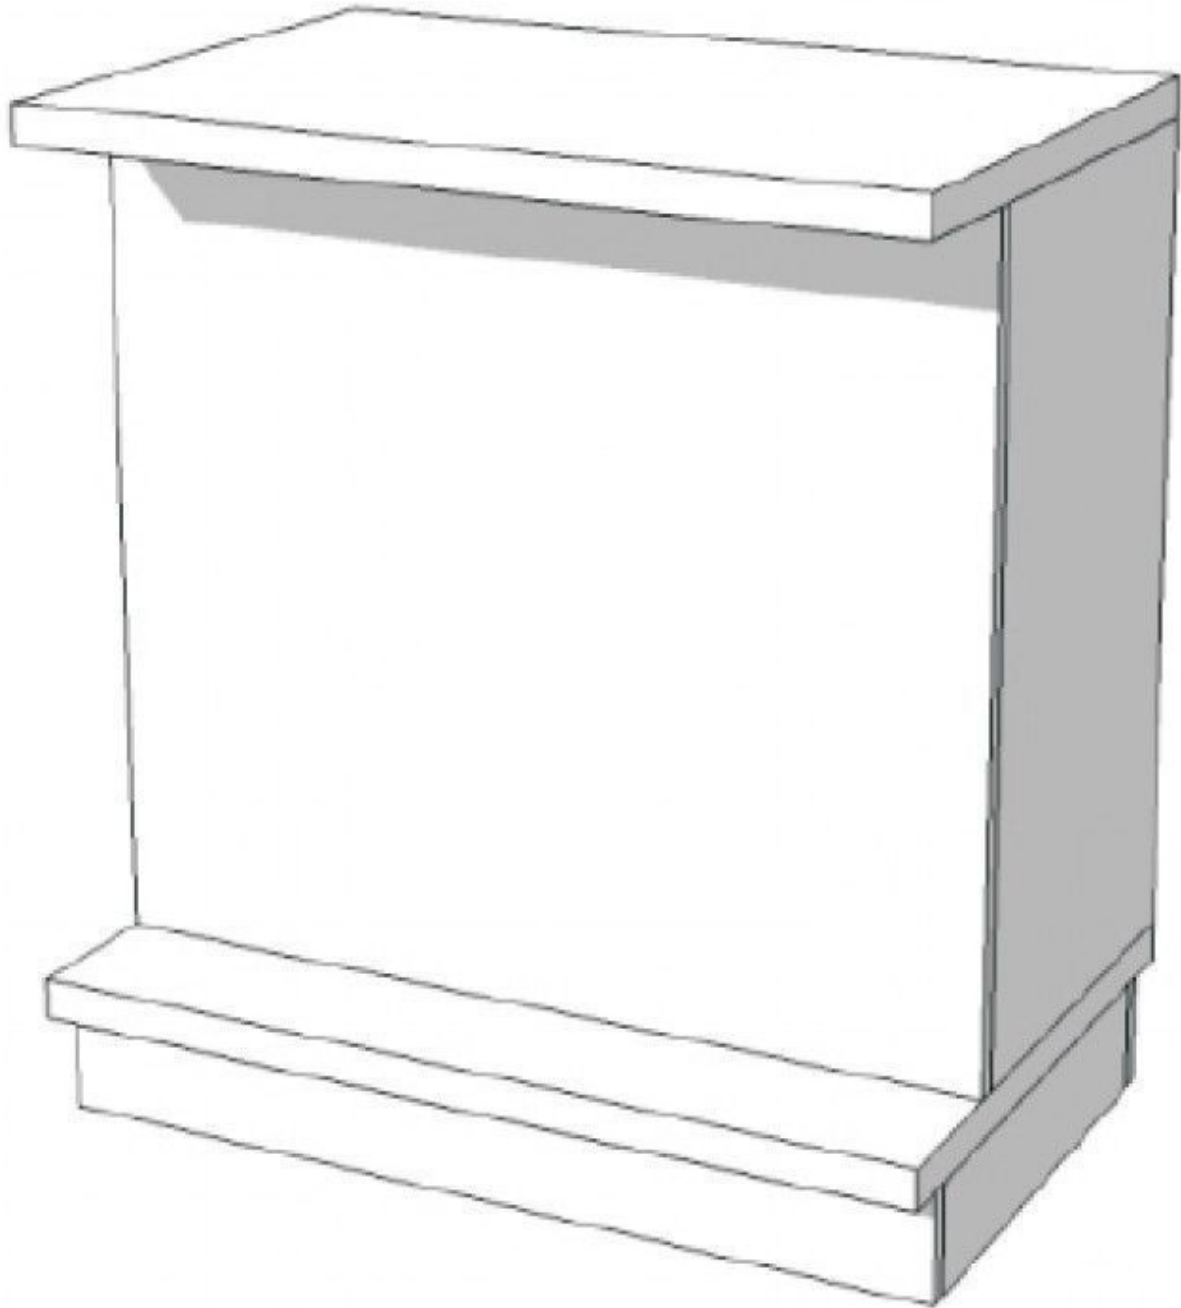

Modern counter display - Photo n° 1

FEATURES

Brand	Comptoirs shopping
Base	
Fitting	
Color	Blanc
Ref	com-bla-pou-2104
ID	2104
Delivery schedule	1-5 working days
Category	Modern counter display
Type	Store furniture

DETAIL

Mannequins Shopping, a specialist in display mannequins and shopfitting, offers a range of counters to equip your shop. Discover all our ranges of sales counters, reception counter or cash counters. You'll find counters for every budget and every style: from the modular counter to the authentic counter. Quality shop furniture to make your shop attractive to your visitors and customers. Our website offers a range of professional counters. On these counters, you will have your cash register, keep hand-carried your paper bags or plastic.

Store counter white with shelves

Modern counter display - Photo n° 2