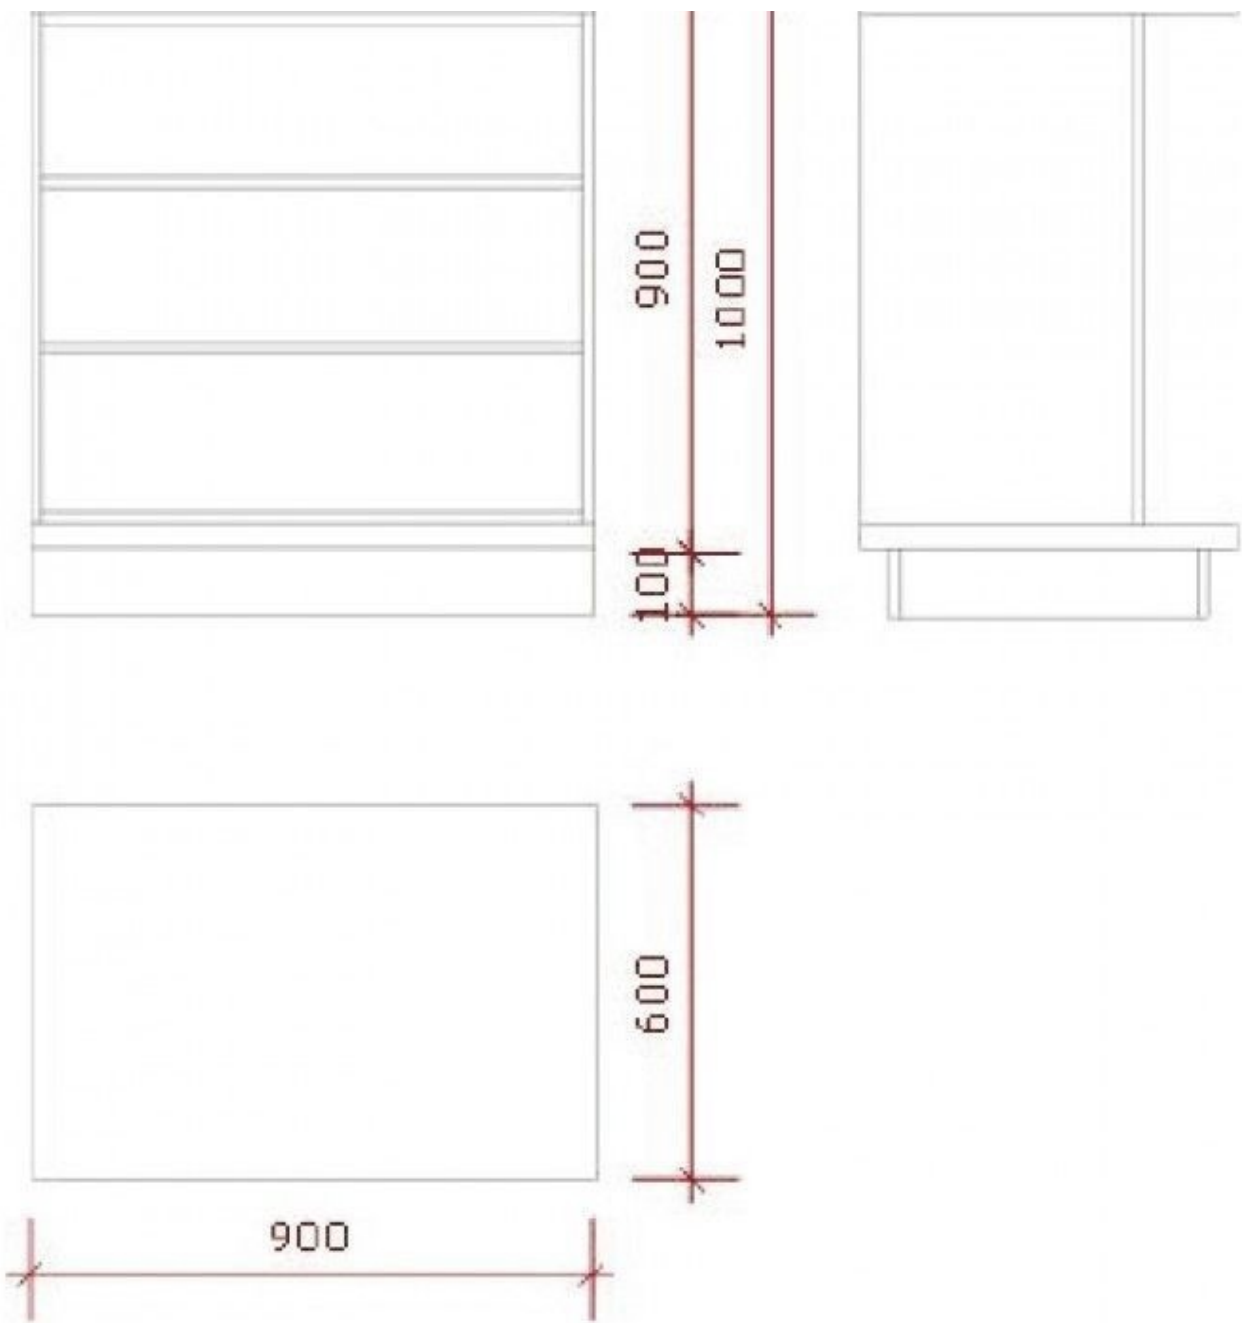

### DESCRIPTION

white glossy store counter

90 cm wide 100 cm high 60 cm deep

Eccentric counters, very exclusive line of counters made by hand, produced from MDF painted and polished, produced by our factory with ISO certificate

## Modern counter display - Photo n° 2

**Store counter white with shelves**

**Modern counter display - Photo n° 3**