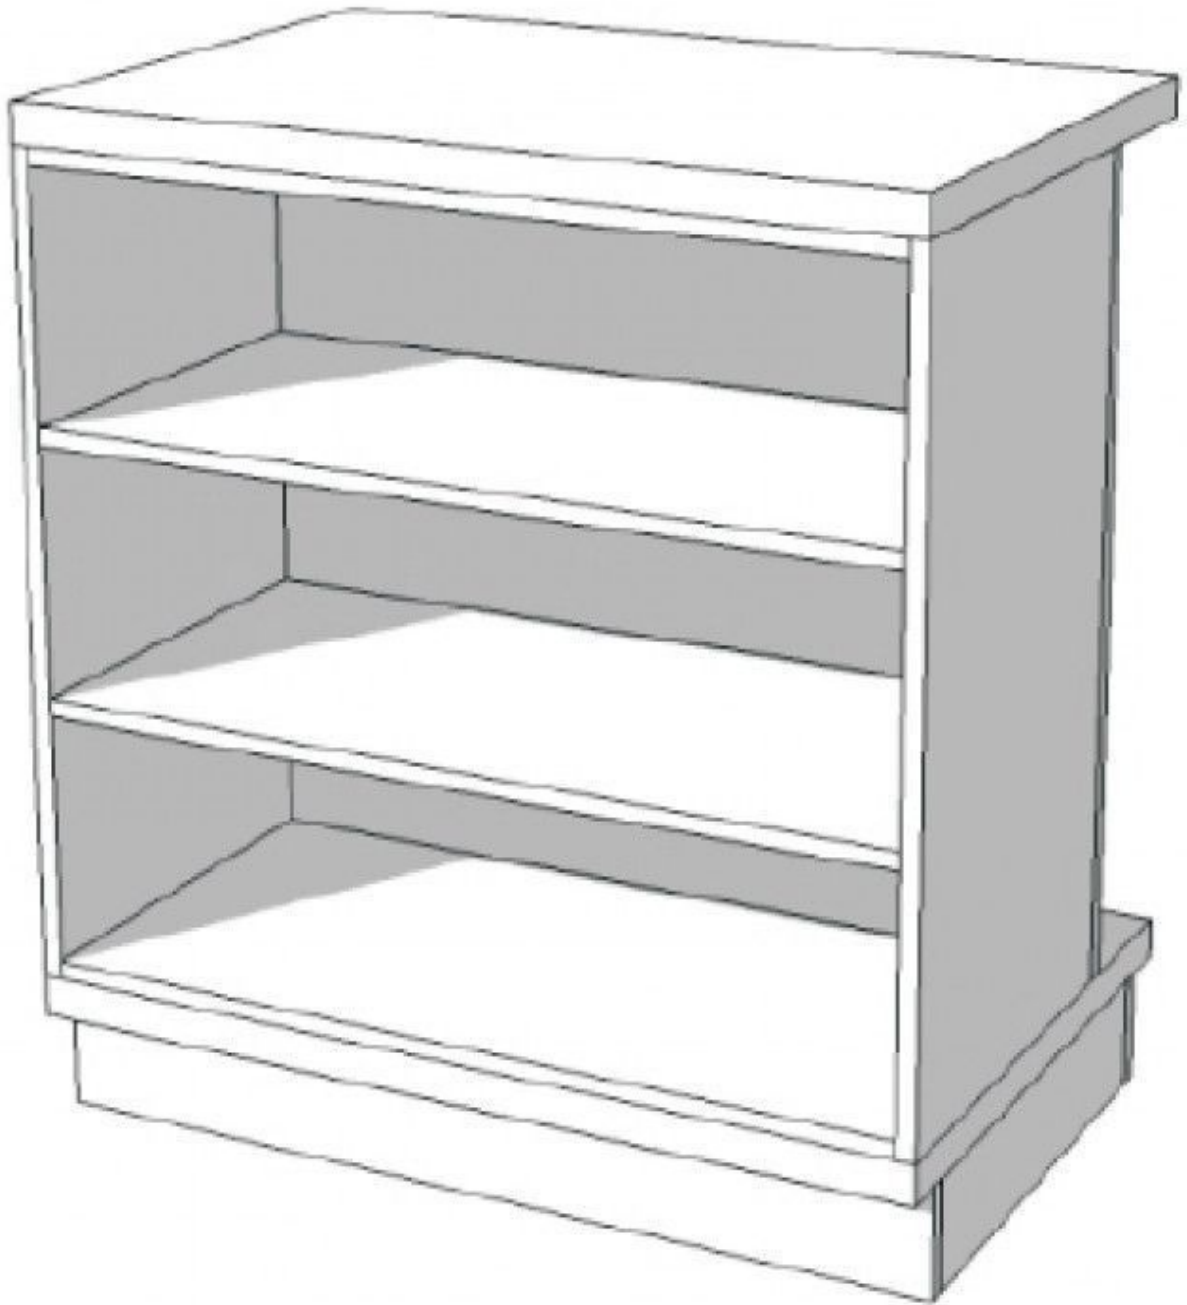

FEATURES

Brand	Comptoirs shopping
Base Fitting	
Color	Blanc
Ref ID	com-bla-pou-2104
Delivery schedule	1-5 working days
Category	Modern counter display
Type	Store furniture

DETAIL

Mannequins Shopping, a specialist in display mannequins and shopfitting, offers a range of counters to equip your shop. Discover all our ranges of sales counters, reception counter or cash counters. You'll find counters for every budget and every style: from the modular counter to the authentic counter. Quality shop furniture to make your shop attractive to your visitors and customers. Our website offers a range of professional counters. On these counters, you will have your cash register, keep hand-carried your paper bags or plastic.

Store counter white with shelves

Modern counter display - Photo n° 3