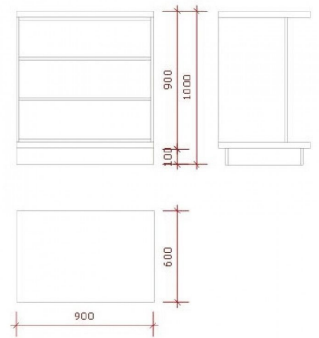

Store counter white with shelves **682.00 €Ex VAT**

Modern counter display

FEATURES

Brand	Comptoirs shopping
Base	
Fitting	
Color	Blanc
Ref	com-bla-pou-2104
ID	2104
Delivery schedule	1-5 working days
Category	Modern counter display
Type	Store furniture

DETAIL

Mannequins Shopping, a specialist in display mannequins and shopfitting, offers a range of counters to equip your shop. Discover all our ranges of sales counters, reception counter or cash counters. You'll find counters for every budget and every style: from the modular counter to the authentic counter. Quality shop furniture to make your shop attractive to your visitors and customers. Our website offers a range of professional counters. On these counters, you will have your cash register, keep hand-carried your paper bags or plastic.

DESCRIPTION

white glossy store counter

90 cm wide 100 cm high 60 cm deep

Eccentric counters, very exclusive line of counters made by hand, produced from MDF painted and polished, produced by our factory with ISO certificate

Store counter white with shelves