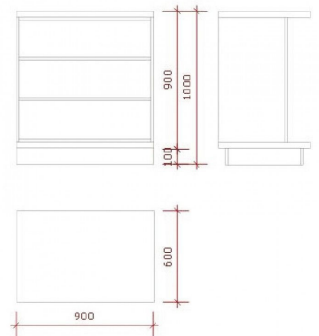

Store counter marble effect with shelves 835.00 €Ex VAT
Modern counter display

FEATURES

Table with 2 columns: Feature (Brand, Base, Fitting, Color, Ref, ID, Delivery schedule, Category, Type) and Value (Comptoirs shopping, Noir, com-eff-mar-3560, 3560, 1-5 working days, Modern counter display, Store furniture)

DESCRIPTION

Store counters with interior storage shelves.

Dimensions: Width: 90 cm, Depth: 60 cm, Height: 100 cm, Color : Black

Finish : Marble effect
Characteristic : This piece of furniture for professionals has a storage space with 3 shelves.