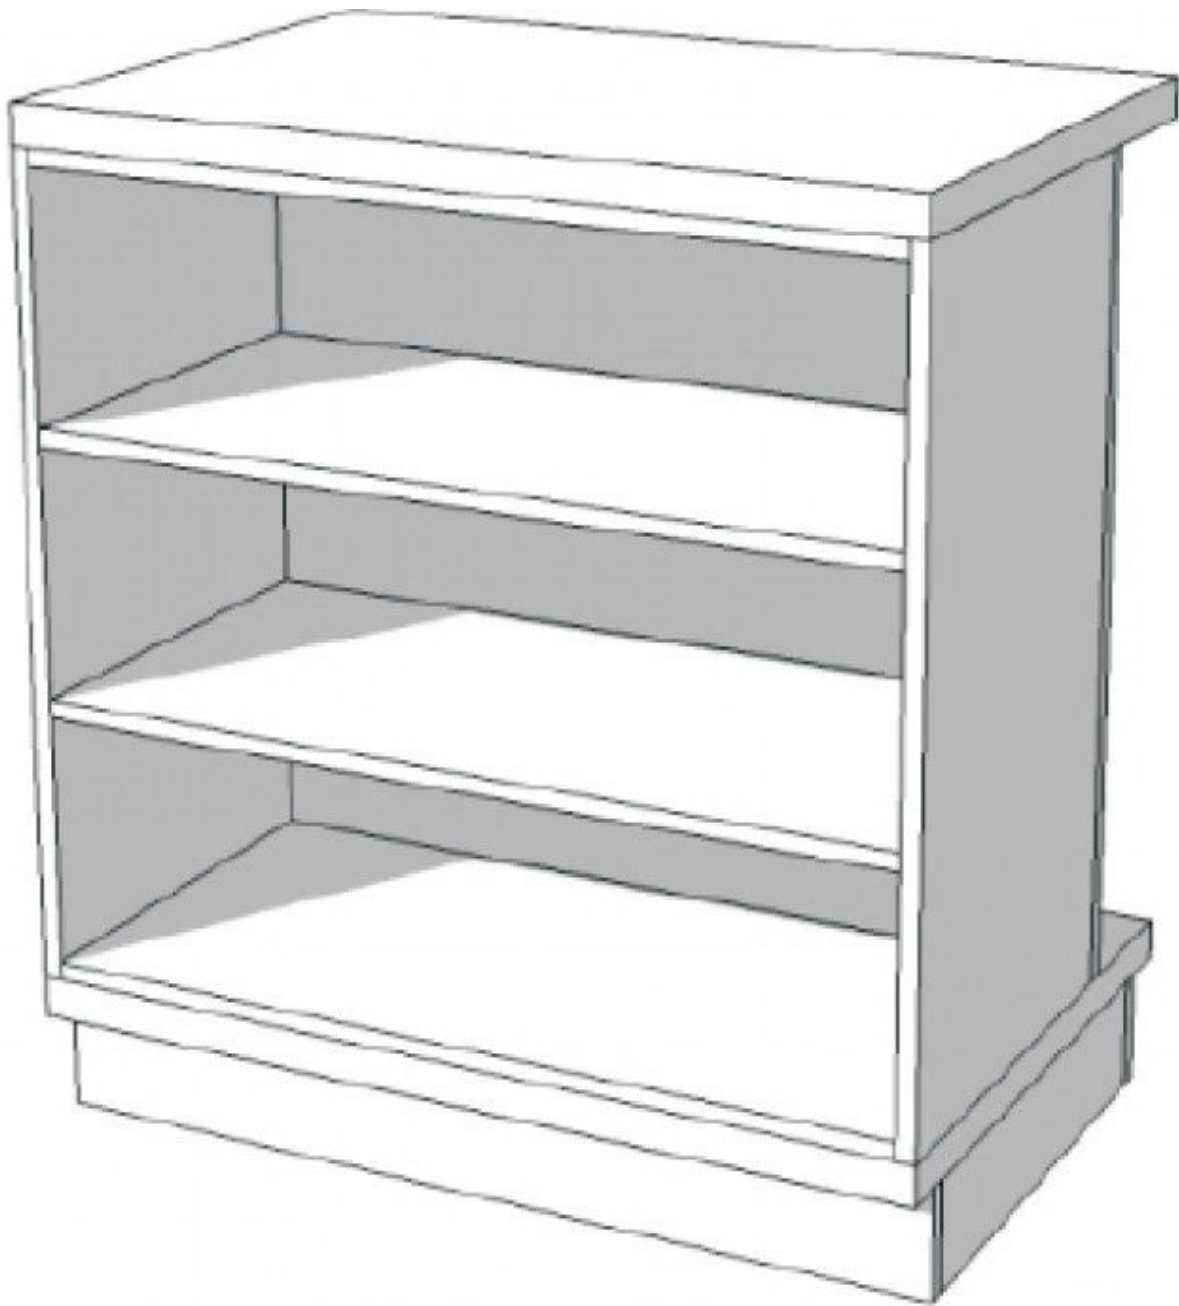

FEATURES

Brand	Comptoirs shopping
Base	
Fitting	
Color	Noir
Ref	com-eff-mar-3560
ID	3560
Delivery schedule	1-5 working days
Category	Modern counter display
Type	Store furniture

DETAIL

Mannequins Shopping offers you a whole range of counters to equip your store. Discover all our ranges of sales counters, reception counters or cash counters. You will find counters for all budgets and all styles: from the modular counter to the authentic counter.

Quality furniture to make your store attractive to your visitors and customers. Very exclusive line of handcrafted countertops, made from sprayed and polished MDF, produced by our ISO certified factory.

Store counter marble effect with shelves

Modern counter display - Photo n° 4