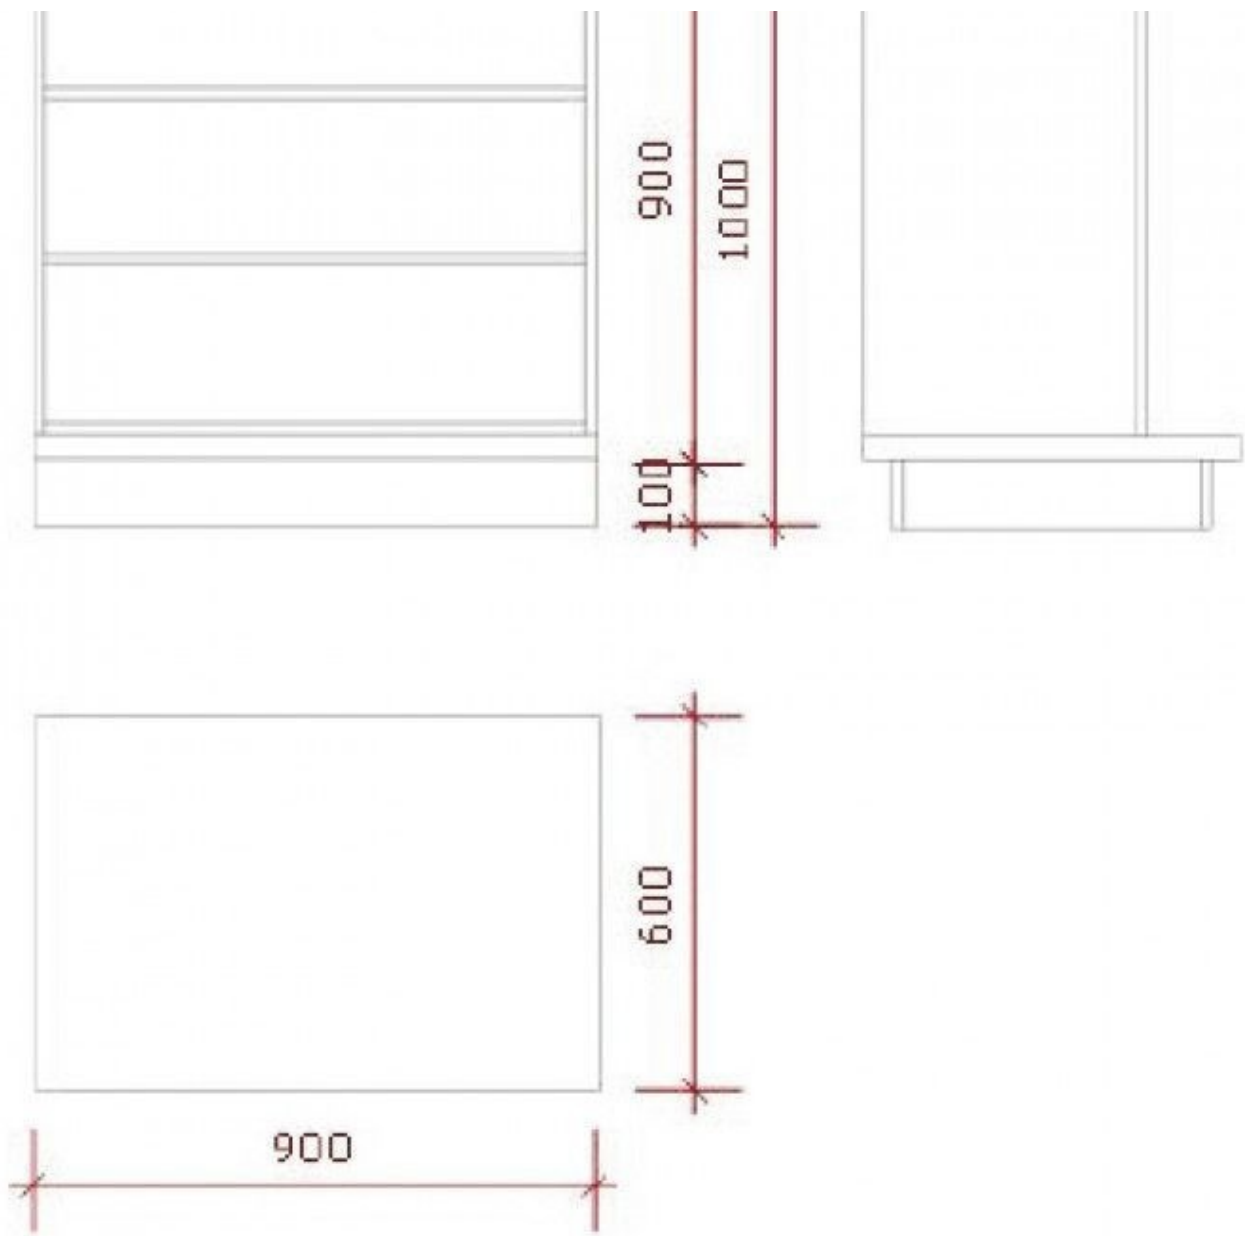

FEATURES

Brand	Comptoirs shopping
Base	
Fitting	
Color	Noir
Ref	com-eff-mar-3560
ID	3560
Delivery schedule	1-5 working days
Category	Modern counter display
Type	Store furniture

DETAIL

Mannequins Shopping offers you a whole range of counters to equip your store. Discover all our ranges of sales counters, reception counters or cash counters. You will find counters for all budgets and all styles: from the modular counter to the authentic counter. Quality furniture to make your store attractive to your visitors and customers. Very exclusive line of handcrafted countertops, made from sprayed and polished MDF, produced by our ISO certified factory.