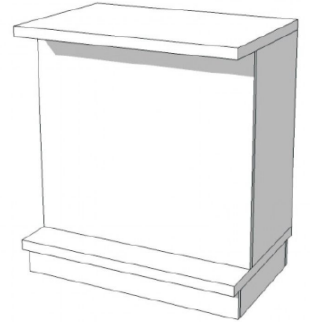

Store counter marble effect with shelves 835.00 €Ex VAT
Modern counter display

FEATURES

Table with 2 columns: Feature (Brand, Base, Fitting, Color, Ref, ID, Delivery schedule, Category, Type) and Value (Comptoirs shopping, Noir, com-eff-mar-3560, 3560, 1-5 working days, Modern counter display, Store furniture)

DESCRIPTION

Store counters with interior storage shelves.

Dimensions: Width: 90 cm, Depth: 60 cm, Height: 100 cm, Color : Black

Finish : Marble effect
Characteristic : This piece of furniture for professionals has a storage space with 3 shelves.

Modern counter display - Photo n° 1

FEATURES

Brand	Comptoirs shopping
Base	
Fitting	
Color	Noir
Ref	com-eff-mar-3560
ID	3560
Delivery schedule	1-5 working days
Category	Modern counter display
Type	Store furniture