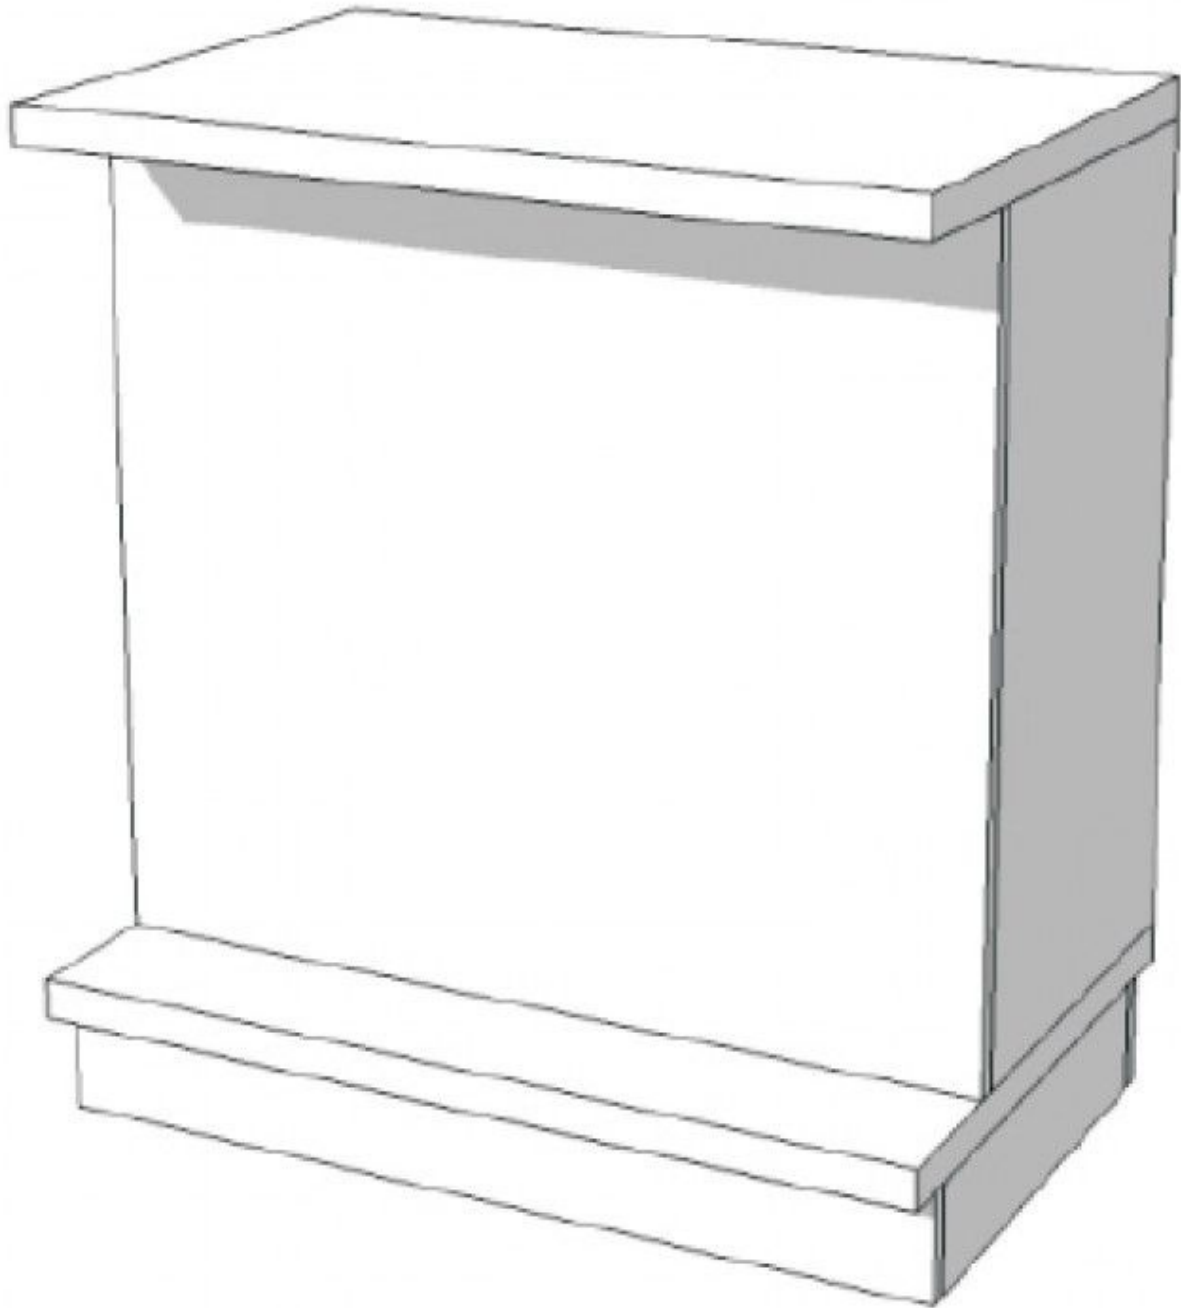

FEATURES

Brand	Comptoirs shopping
Base	
Fitting	
Color	Noir
Ref	com-eff-mar-3560
ID	3560
Delivery schedule	1-5 working days
Category	Modern counter display
Type	Store furniture

DETAIL

Mannequins Shopping offers you a whole range of counters to equip your store. Discover all our ranges of sales counters, reception counters or cash counters. You will find counters for all budgets and all styles: from the modular counter to the authentic counter. Quality furniture to make your store attractive to your visitors and customers. Very exclusive line of handcrafted countertops, made from sprayed and polished MDF, produced by our ISO certified factory.

Store counter marble effect with shelves

Modern counter display - Photo n° 3