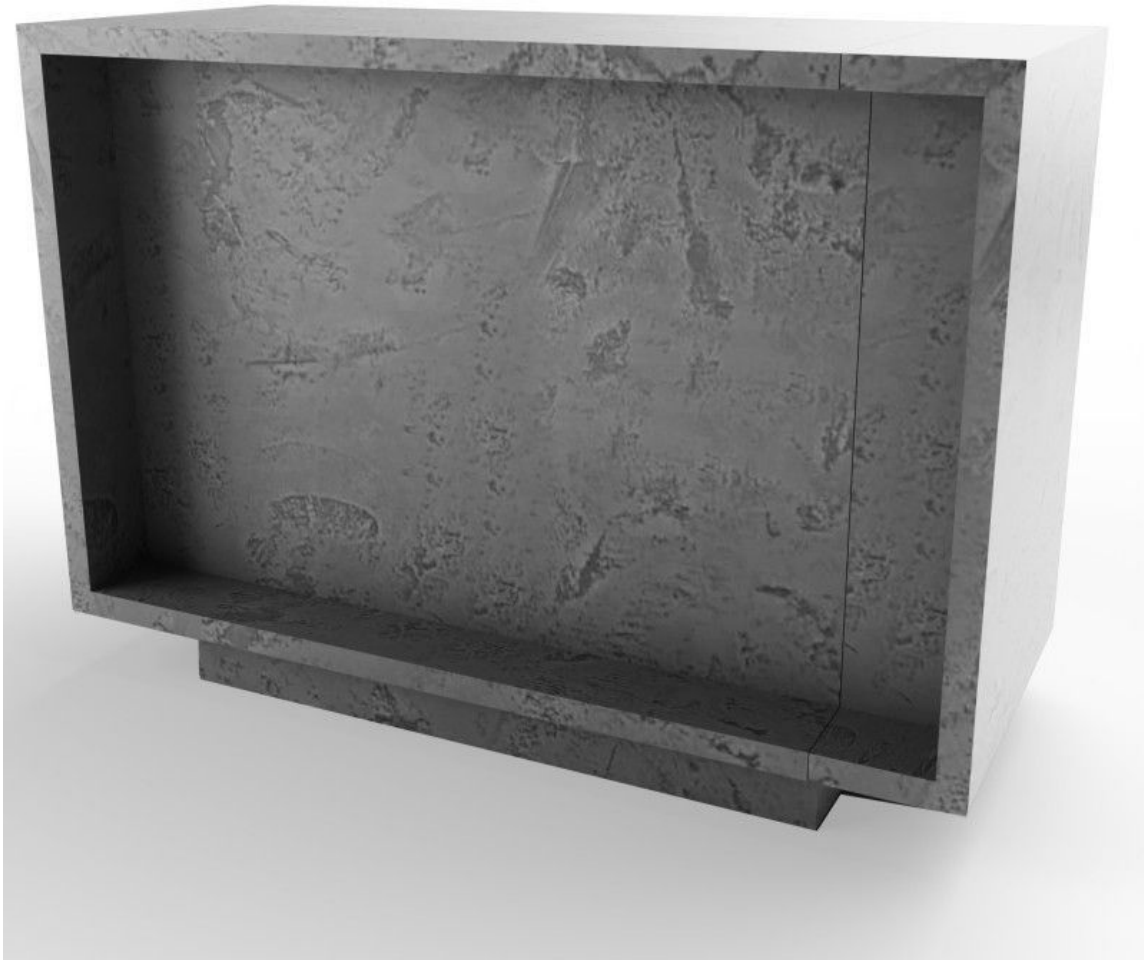

Store counter grey concrete 130 cm **1 355.00 €Ex VAT** Modern counter display

FEATURES

Brand	Comptoirs shopping
Base	
Fitting	
Color	Gris
Ref	com-bou-bet-3761
ID	3761
Delivery schedule	1-5 working days
Category	Modern counter display
Type	Store furniture

DETAIL

Key features:

- Modern design :This modern countertop features modern lines and a grey concrete finish
- Maximum functionality : Numerous storage compartments, drawers and shelves provide generous space to organise your products and point of sale equipment
- Rugged construction:This shop counter is designed to withstand the daily wear and tear of your business

1. Dimensions:
2. 130 cm wide
   - 100 cm high
   - 60 cm deep

DESCRIPTION

This **modern shop counter** is the bold, contemporary centrepiece your **store** needs. With its **generous dimensions** (130x100x60 cm), this contemporary countertop design draws attention with its grey concrete finish, adding an industrial chic touch to your **shop space**. The **modern counter** is perfect for a variety of **store** types, including:"**These shop counters are delivered in several parts, assembly is the customer's responsibility**"

Store counter grey concrete 130 cm