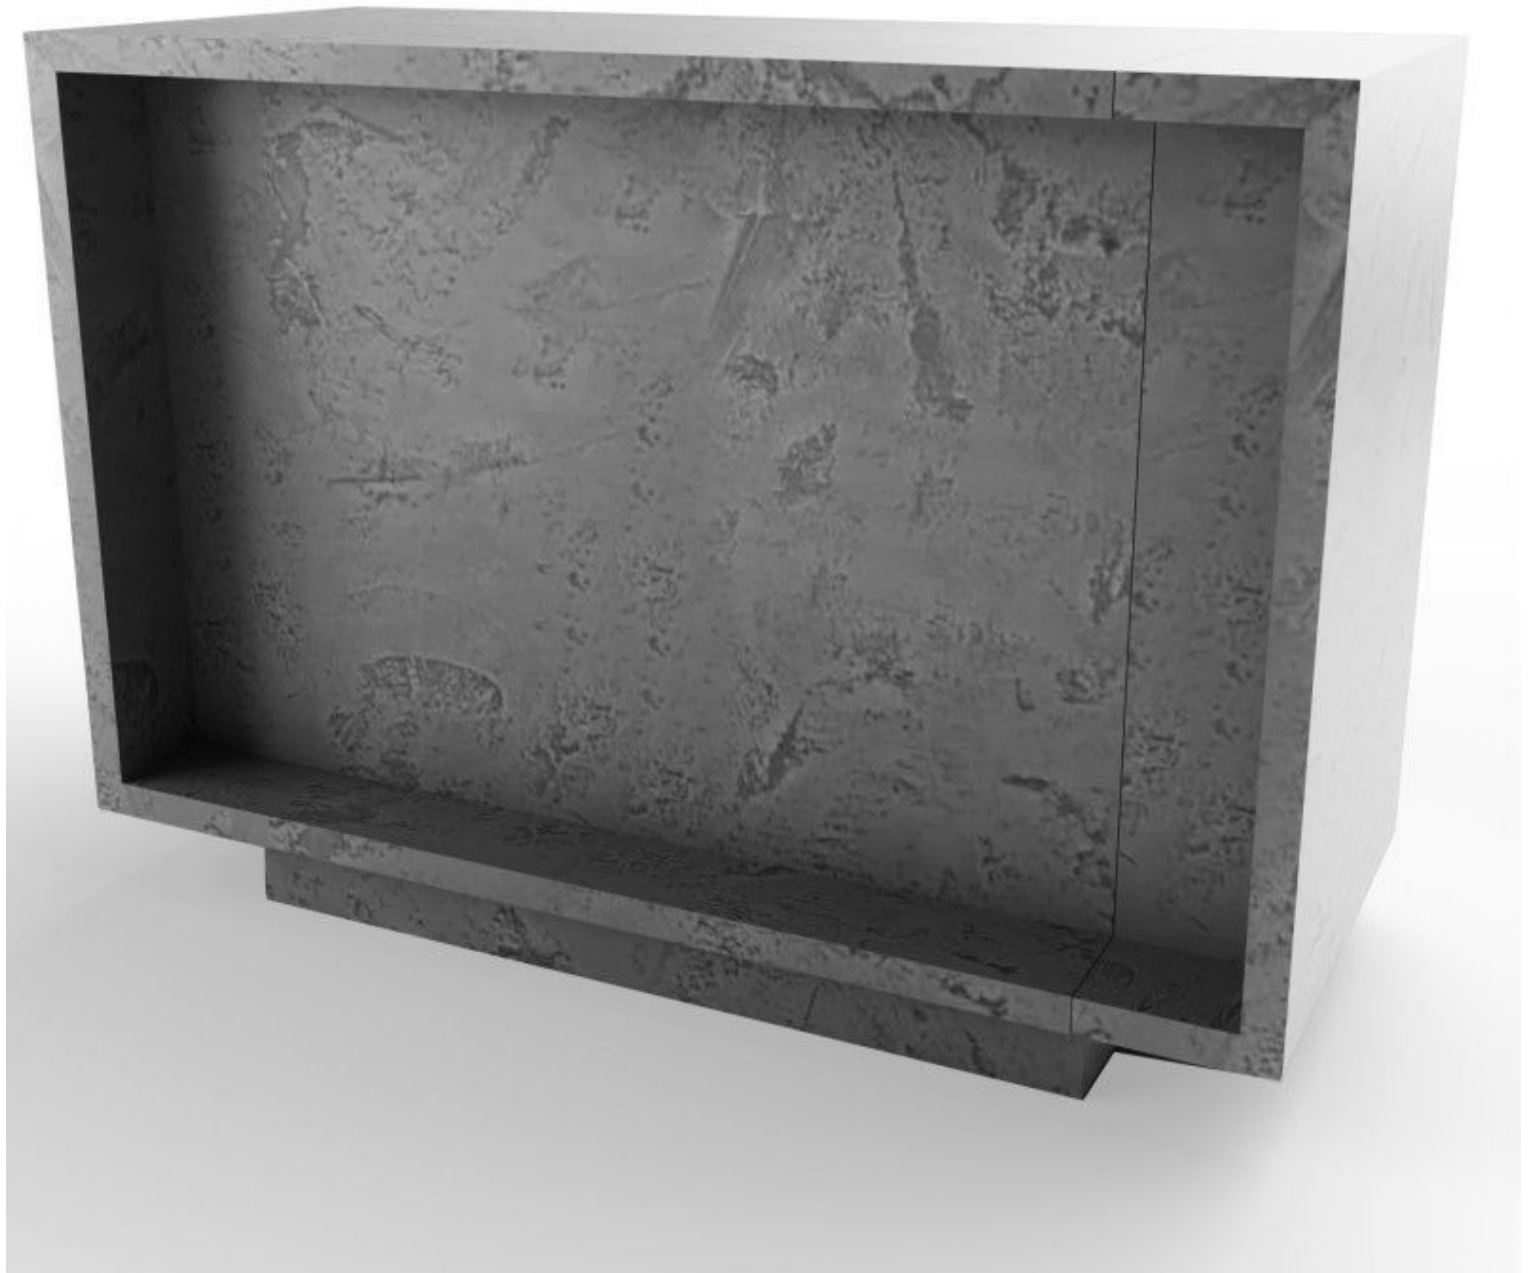

Modern counter display - Photo n° 1

FEATURES

Brand	Comptoirs shopping
Base	
Fitting	
Color	Gris
Ref	com-bou-bet-3761
ID	3761
Delivery schedule	1-5 working days
Category	Modern counter display
Type	Store furniture

DETAIL

Key features:

- Modern design :This modern countertop features modern lines and a grey concrete finish
- Maximum functionality : Numerous storage compartments, drawers and shelves provide generous space to organise your products and point of sale equipment
- Rugged construction:This shop counter is designed to withstand the daily wear and tear of your business

Dimensions:

- 130 cm wide
- 100 cm high
- 60 cm deep

Store counter grey concrete 130 cm

Modern counter display - Photo n° 2