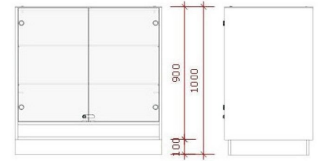

Shop counter with black display case 100 cm **695.00 €Ex VAT**

Modern counter display

FEATURES

Brand	Mobilier bureau
Base	
Fitting	No fixing
Color	Noir
Ref	com-mag-ave-3400
ID	3400
Delivery schedule	1-5 working days
Category	Modern counter display
Type	Store furniture

DETAIL

Black shop counter with display case and storage compartments. Mannequins Shopping offers you a selection of furniture for your shops. Among our solutions of arrangement find our classic counters, counter moderne, wooden counter and many others on our site.

DESCRIPTION

Black shop counter with black display case and 3 glass sub-compartments. Ideal for displaying your flagship products and attracting customer attention. **The shop counter** is ideal for showcasing your products in-store. The storage unit allows you to store and display your items at the same time. **This shop counter** measures 100 x 100 x 60 cm.

Shop counter with black display case 100 cm