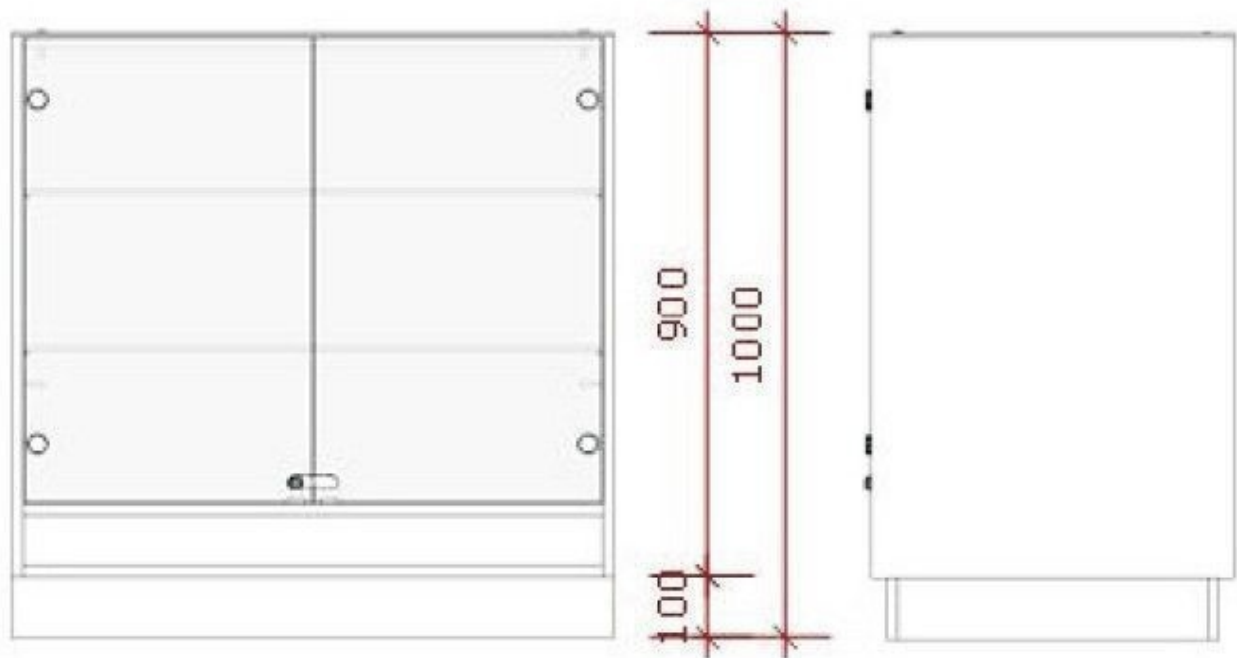

FEATURES

Brand	Mobilier bureau
Base	
Fitting	No fixing
Color	Noir
Ref	com-mag-ave-3400
ID	3400
Delivery schedule	1-5 working days
Category	Modern counter display
Type	Store furniture

DETAIL

Black shop counter with display case and storage compartments. Mannequins Shopping offers you a selection of furniture for your shops. Among our solutions of arrangement find our classic counters, counter moderne, wooden counter and many others on our site.

Shop counter with black display case 100 cm

Modern counter display - Photo n° 3