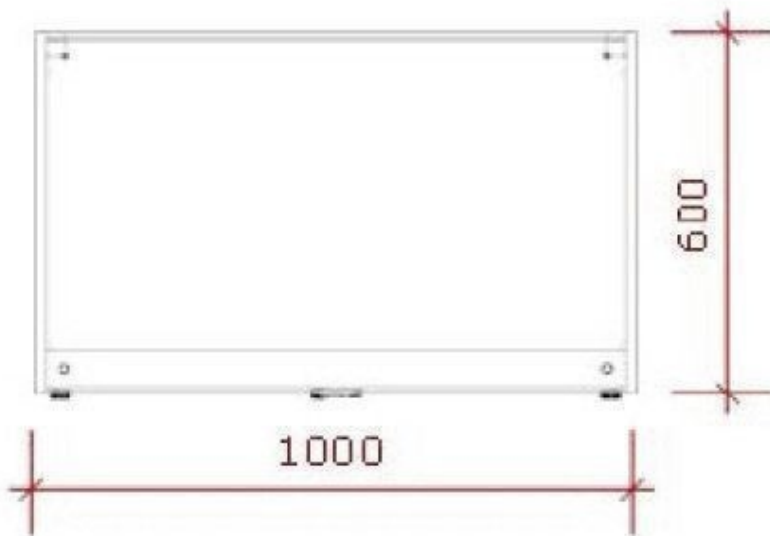

FEATURES

Brand	Mobilier bureau
Base	
Fitting	No fixing
Color	Noir
Ref	com-mag-ave-3400
ID	3400
Delivery schedule	1-5 working days
Category	Modern counter display
Type	Store furniture

DETAIL

Black shop counter with display case and storage compartments. Mannequins Shopping offers you a selection of furniture for your shops. Among our solutions of arrangement find our classic counters, counter moderne, wooden counter and many others on our site.

Shop counter with black display case 100 cm

Modern counter display - Photo n° 3