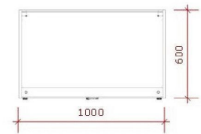

FEATURES

Brand	Mobilier bureau
Base	
Fitting	No fixing
Color	Noir
Ref	com-mag-ave-3400
ID	3400
Delivery schedule	1-5 working days
Category	Modern counter display
Type	Store furniture

DETAIL

Black shop counter with display case and storage compartments. Mannequins Shopping offers you a selection of furniture for your shops. Among our solutions of arrangement find our classic counters, counter moderne, wooden counter and many others on our site.

DESCRIPTION

Black shop counter with black display case and 3 glass sub-compartments. Ideal for displaying your flagship products and attracting customer attention. **The shop counter** is ideal for showcasing your products in-store. The storage unit allows you to store and display your items at the same time. **This shop counter** measures 100 x 100 x 60 cm.

Shop counter with black display case 100 cm