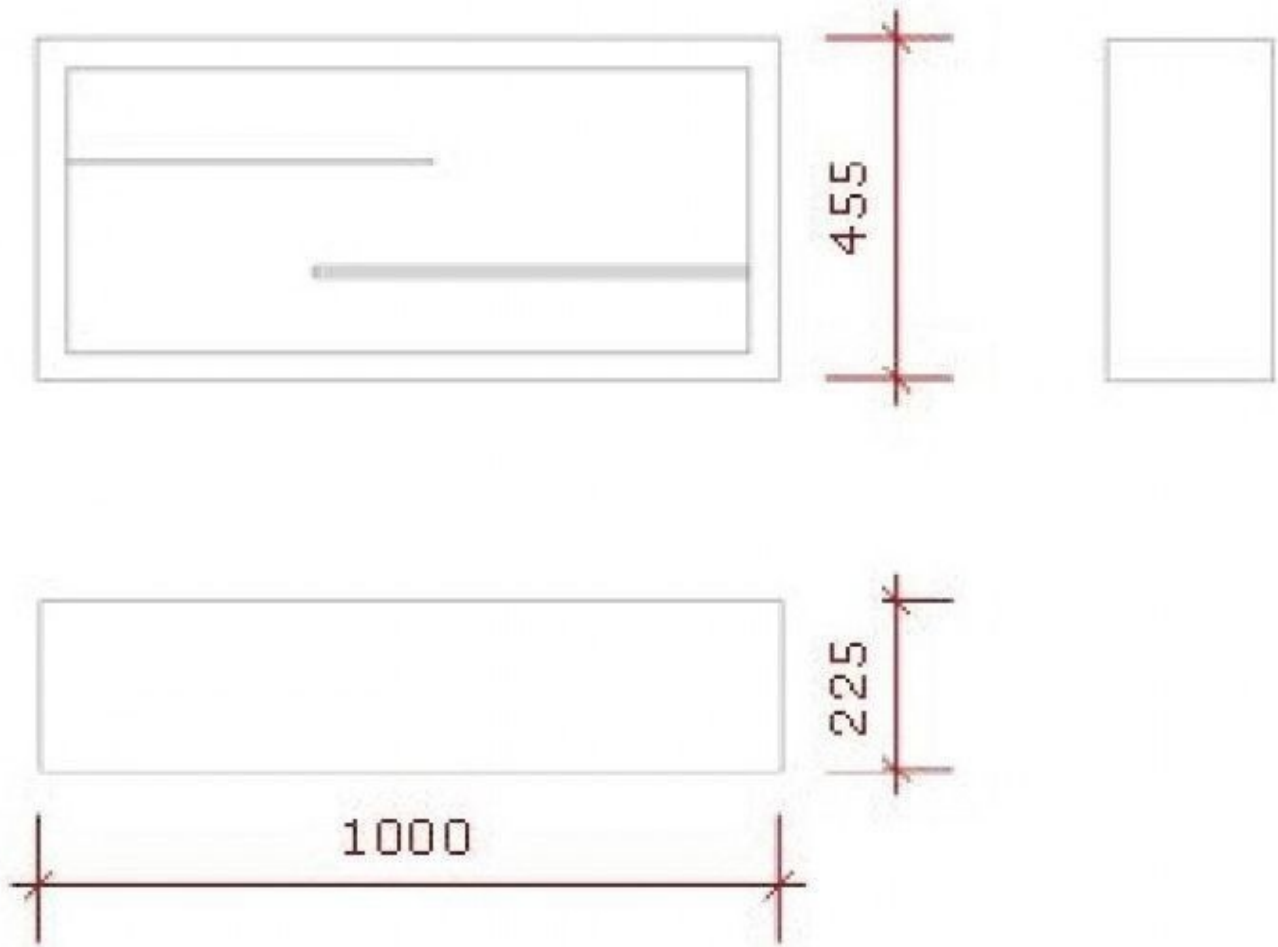

FEATURES

Brand	Comptoirs shopping
Base	
Fitting	No fixing
Color	Blanc
Ref	com-mag-bri-2299
ID	2299
Delivery schedule	4-6 weeks
Category	Modern counter display
Type	Store furniture

DETAIL

Mannequins Shopping, a specialist in display mannequins and shopfitting, offers a range of counters to equip your shop. Discover all our ranges of sales counters, reception counter or cash counters. You'll find counters for every budget and every style: from the modular counter to the authentic counter. Quality shop furniture to make your shop attractive to your visitors and customers. Our website offers a range of professional counters. On these counters, you will have your cash register, keep hand-carried your paper bags or plastic.