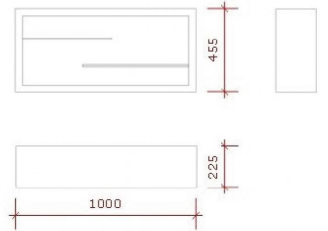

Shop counter white gloss 100 cm x 45 cm x 22 cm **448.44 €Ex VAT**
Modern counter display - 23.08 % 583.00

FEATURES

Brand	Comptoirs shopping
Base	
Fitting	No fixing
Color	Blanc
Ref	com-mag-bri-2299
ID	2299
Delivery schedule	4-6 weeks
Category	Modern counter display
Type	Store furniture

DESCRIPTION

Shiny white shop counter
Dimensions:
Large: 100 cm
Height: 45.5 cm
Depth: 22.5 cm

Shop counter white gloss 100 cm x 45 cm x 22 cm

Modern counter display - Photo n° 1

FEATURES

Brand	Comptoirs shopping
Base	
Fitting	No fixing
Color	Blanc
Ref	com-mag-bri-2299
ID	2299
Delivery schedule	4-6 weeks
Category	Modern counter display
Type	Store furniture

Shop counter white gloss 100 cm x 45 cm x 22 cm

Modern counter display - Photo n° 2

FEATURES

Brand	Comptoirs shopping
Base	
Fitting	No fixing
Color	Blanc
Ref	com-mag-bri-2299
ID	2299
Delivery schedule	4-6 weeks
Category	Modern counter display
Type	Store furniture

Shop counter white gloss 100 cm x 45 cm x 22 cm

Modern counter display - Photo n° 3

FEATURES

Brand	Comptoirs shopping
Base	
Fitting	No fixing
Color	Blanc
Ref	com-mag-bri-2299
ID	2299
Delivery schedule	4-6 weeks
Category	Modern counter display
Type	Store furniture