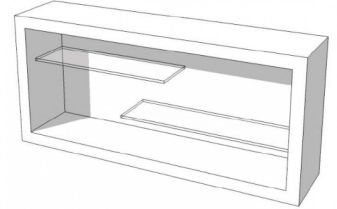

Shop counter white gloss 100 cm x 45 cm x 22 cm **448.44 €Ex VAT**
Modern counter display - 23.08 % 583.00

FEATURES

Brand	Comptoirs shopping
Base	
Fitting	No fixing
Color	Blanc
Ref	com-mag-bri-2299
ID	2299
Delivery schedule	4-6 weeks
Category	Modern counter display
Type	Store furniture

DESCRIPTION

Shiny white shop counter
Dimensions:
Large: 100 cm
Height: 45.5 cm
Depth: 22.5 cm

Shop counter white gloss 100 cm x 45 cm x 22 cm

Modern counter display - Photo n° 1

FEATURES

Brand	Comptoirs shopping
Base	
Fitting	No fixing
Color	Blanc
Ref	com-mag-bri-2299
ID	2299
Delivery schedule	4-6 weeks
Category	Modern counter display
Type	Store furniture