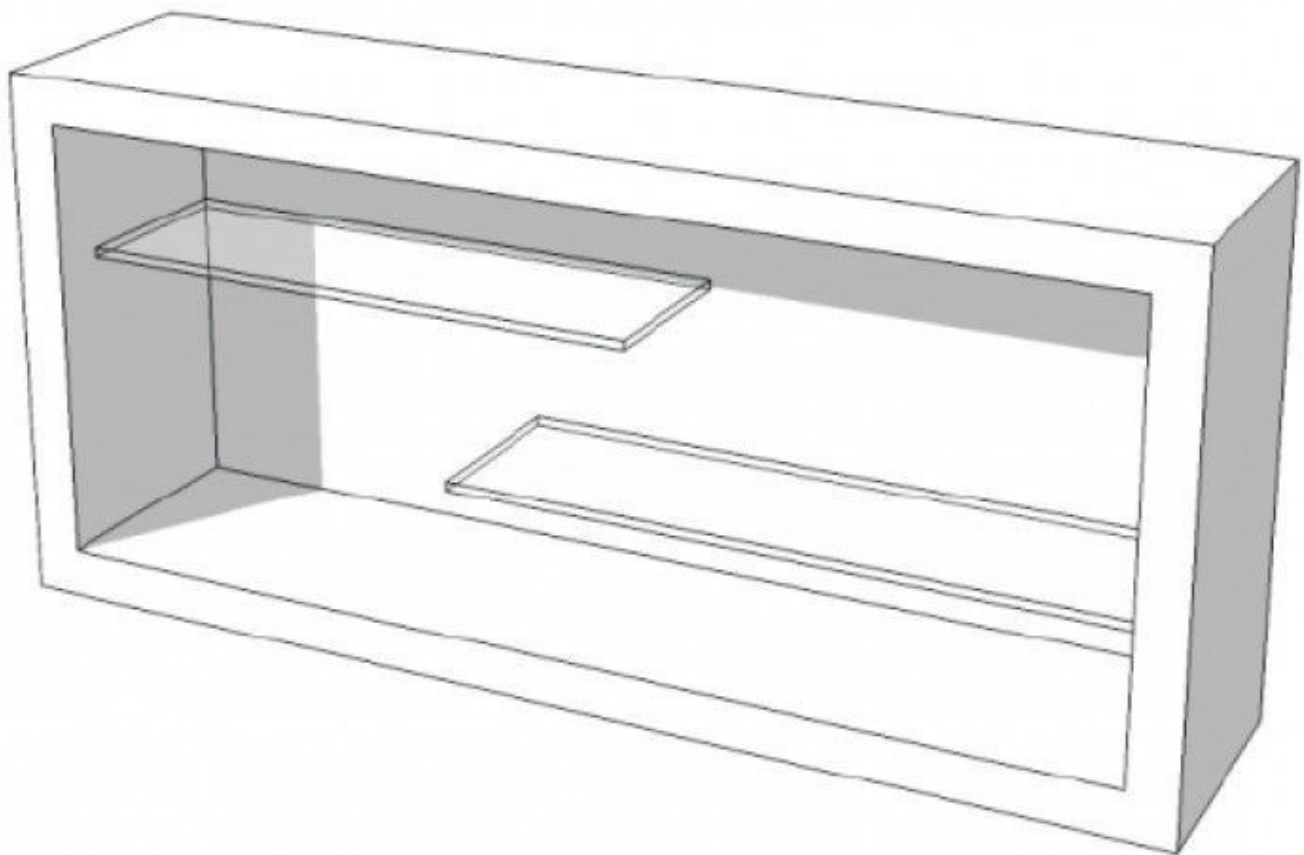

FEATURES

Brand	Comptoirs shopping
Base	
Fitting	No fixing
Color	Blanc
Ref	com-mag-bri-2299
ID	2299
Delivery schedule	4-6 weeks
Category	Modern counter display
Type	Store furniture

DETAIL

Mannequins Shopping, a specialist in display mannequins and shopfitting, offers a range of counters to equip your shop. Discover all our ranges of sales counters, reception counter or cash counters. You'll find counters for every budget and every style: from the modular counter to the authentic counter. Quality shop furniture to make your shop attractive to your visitors and customers. Our website offers a range of professional counters. On these counters, you will have your cash register, keep hand-carried your paper bags or plastic.

Shop counter white gloss 100 cm x 45 cm x 22 cm

Modern counter display - Photo n° 3